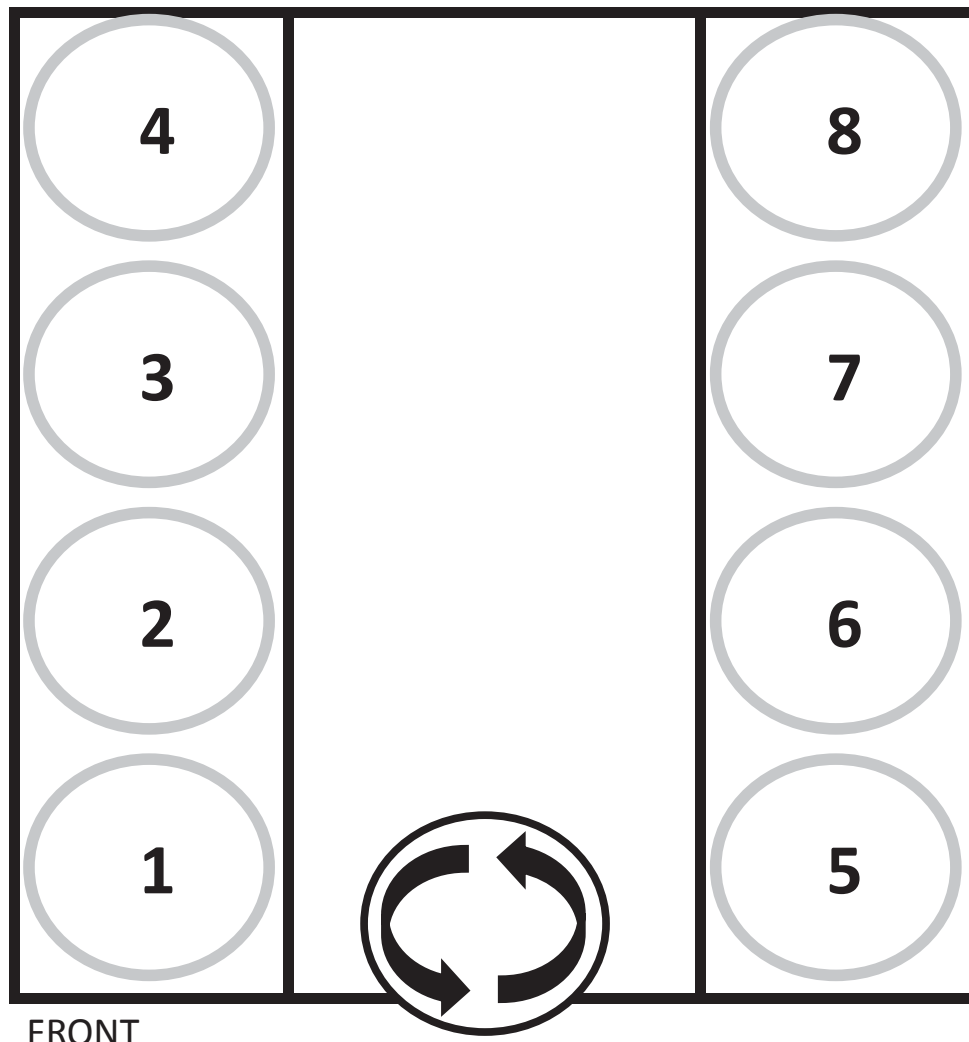

Firing Order
Ford FE Engine 332-428

Ford FE Engine 332-428

1 - 5 - 4 - 2 - 6 - 3 - 7 - 8