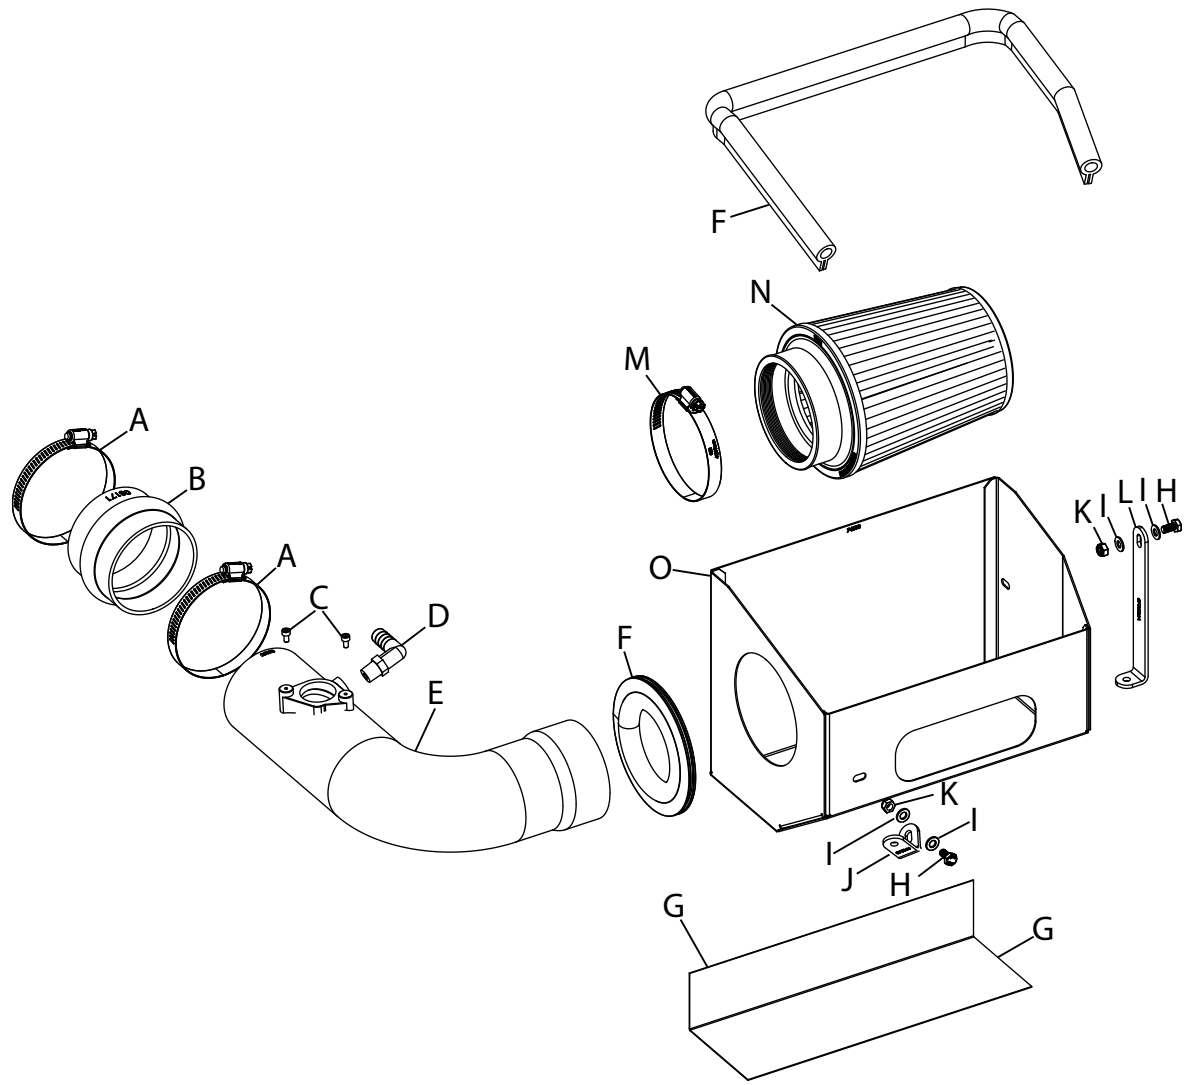

69-8624TC

TOYOTA / SUBARU

2022 86

H4-2.4L

2022 BRZ

H4-2.4L

TOOLS NEEDED:

Phillips screw driver
Pliers
Ratchet
Extension
13mm socket
12mm socket
10mm socket
3mm Allen wrench
10mm wrench.

PARTS LIST:

Description	Qty.	Part #	Description	Qty.	Part #	Description	Qty.	Part #
A HOSE CLAMP; #52	2	08610	F EDGE TRIM; 44"L	1	102486A	K NUT; 6MM NYLOCK	2	07512
B HOSE; HUMP 3.25"ID X 2-5/8"L	1	08171	G ADHESIVE; HEAT BARRIER	2	8-165	L BRACKET; "L" SMALL	1	070026A
C BOLT; M4-.7 X 8MM, ALLEN HD	2	07733	H BOLT; M6-1 X 16MM	2	07812	M HOSE CLAMP; #60	1	08624
D VENT; 90 DEG, 1/2"HOSE	1	08110FK	I WASHER; 6MM FLAT	4	08269	N AIR FILTER	1	RU-4630XD
E INTAKE TUBE; (AL)	1	25893C	J BRACKET; "L" SML	1	070066A	O HEAT SHIELD	1	074558