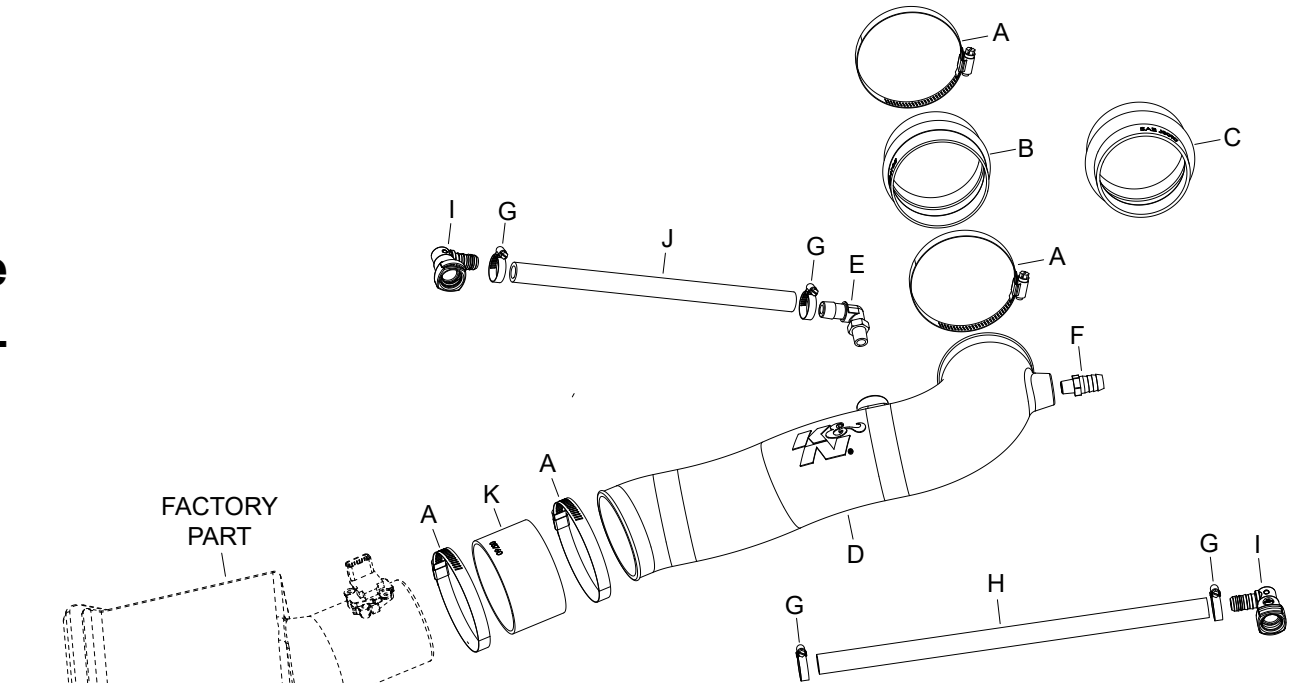

2017-20 Yukon / Yukon XL

2017-20 Escalade

V8-6.2L

NOTE: This kit was not designed to fit vehicles with a body lift.

PARTS LIST:

Description	Qty.	Part #
A HOSE CLAMP #60 STAINLESS	4	08628
B HOSE; 3.75"ID X 2.5"L HUMP	1	084105
C HOSE; HUMP 3.5"ID TO 3.75"	1	08639
D TUBE; (LV)	1	087348A
E FITTING; VENT 1/4NPT, 90DEG	1	08525
F FITTING; VENT STRT 5/8	1	08911-2
G HOSE CLAMP #10 MINI	4	08411
H HOSE; 5/8"ID X 16.5"L	1	08482
I FITTING; ELBOW, 16-14MM QC	2	KITFITTING33
J HOSE; 5/8"ID X 14"L	1	084083
K HOSE; 3.75" ID X 2.25' L	1	08760
L CAD 02-04, CHEV/GMC P/U	1	33-2129