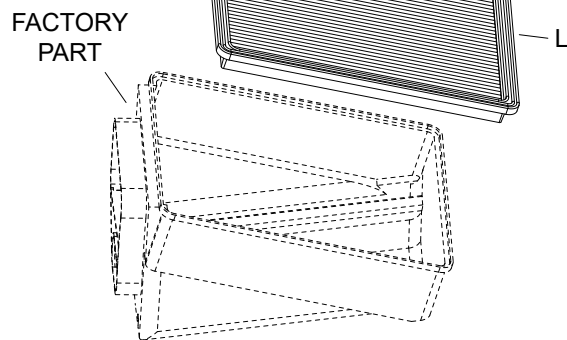

2017-20 Yukon / Yukon XL

2017-20 Escalade

V8-6.2L

NOTE: This kit was not designed to fit vehicles with a body lift.

PARTS LIST:

Description	Qty.	Part #
A HOSE CLAMP #60 STAINLESS	4	08628
B HOSE; 3.75"ID X 2.5"L HUMP	1	084105
C HOSE; HUMP 3.5"ID TO 3.75"	1	08639
D TUBE; (LV)	1	087348A
E FITTING; VENT 1/4NPT, 90DEG	1	08525
F FITTING; VENT STRT 5/8	1	08911-2
G HOSE CLAMP #10 MINI	4	08411
H HOSE; 5/8"ID X 16.5"L	1	08482
I FITTING; ELBOW, 16-14MM QC	2	KITFITTING33
J HOSE; 5/8"ID X 14"L	1	084083
K HOSE; 3.75" ID X 2.25' L	1	08760
L CAD 02-04, CHEV/GMC P/U	1	33-2129