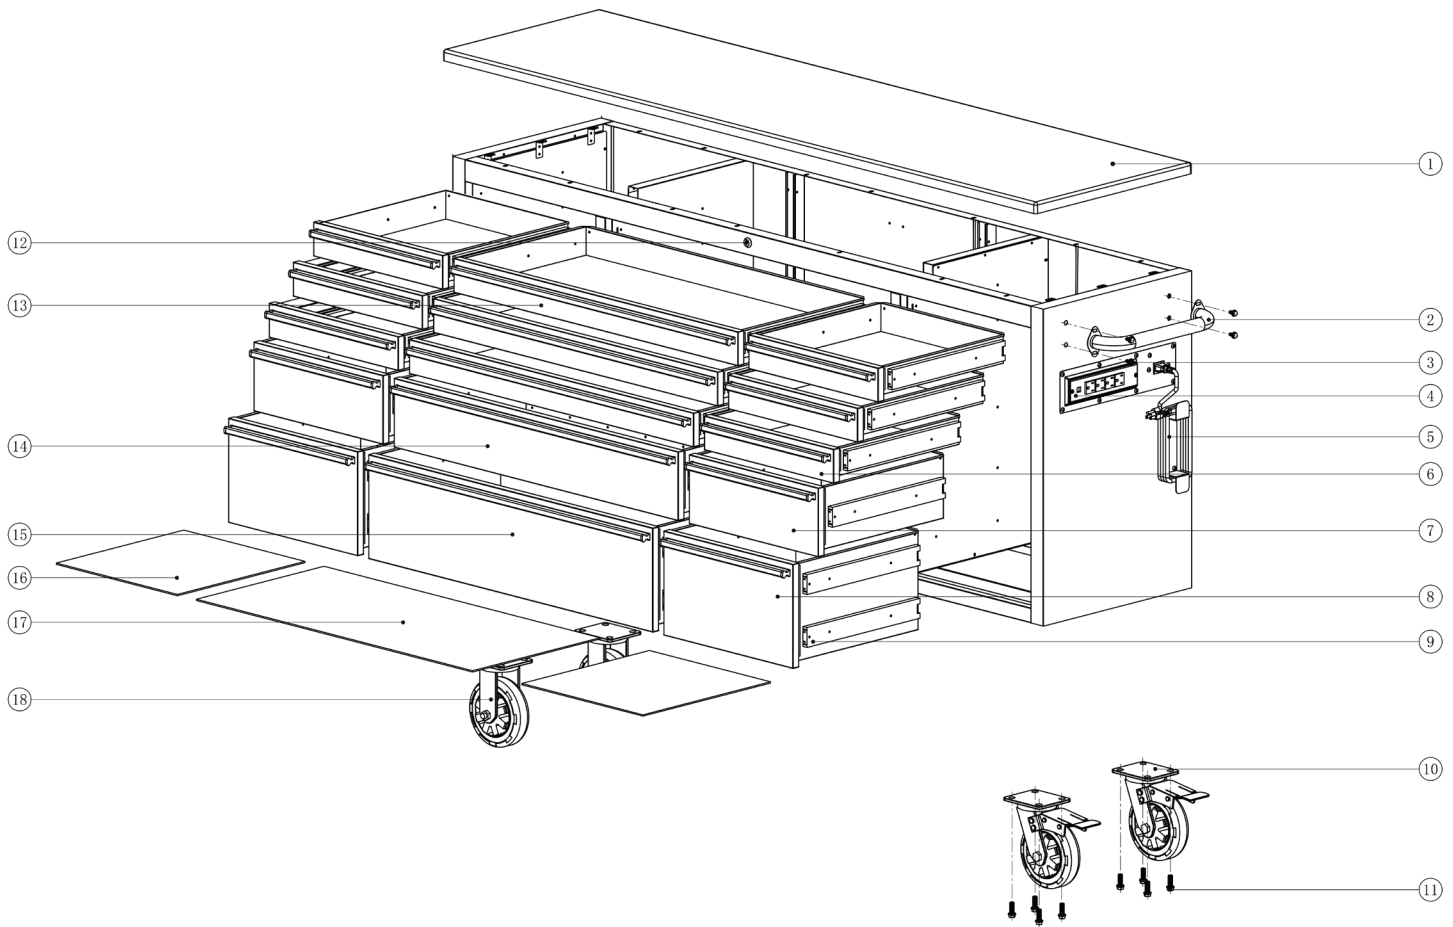

Parts List

555-81448

#	DESCRIPTION	QTY	#	DESCRIPTION	QTY	#	DESCRIPTION	QTY
1	Cabinet Top	1	7	Drawer (Large 1/2)	2	13	Drawer (Medium)	3
2	Handle	1	8	Drawer (X-Large 1/2)	2	14	Drawer (Large)	1
3	Bolt (1/4 in. x 1/2 in.)	4	9	Drawer Sliders	36	15	Drawer (X-Large)	1
4	Power Strip	1	10	Caster (Locking Swivel)	2	16	Drawer Liner (Narrow)	10
5	Power Cord	1	11	Bolts (3/8 in x 1 in.)	16	17	Drawer Liner (Wide)	5
6	Drawer (Medium 1/2)	6	12	Lock & Key	1	18	Caster (Fixed)	2