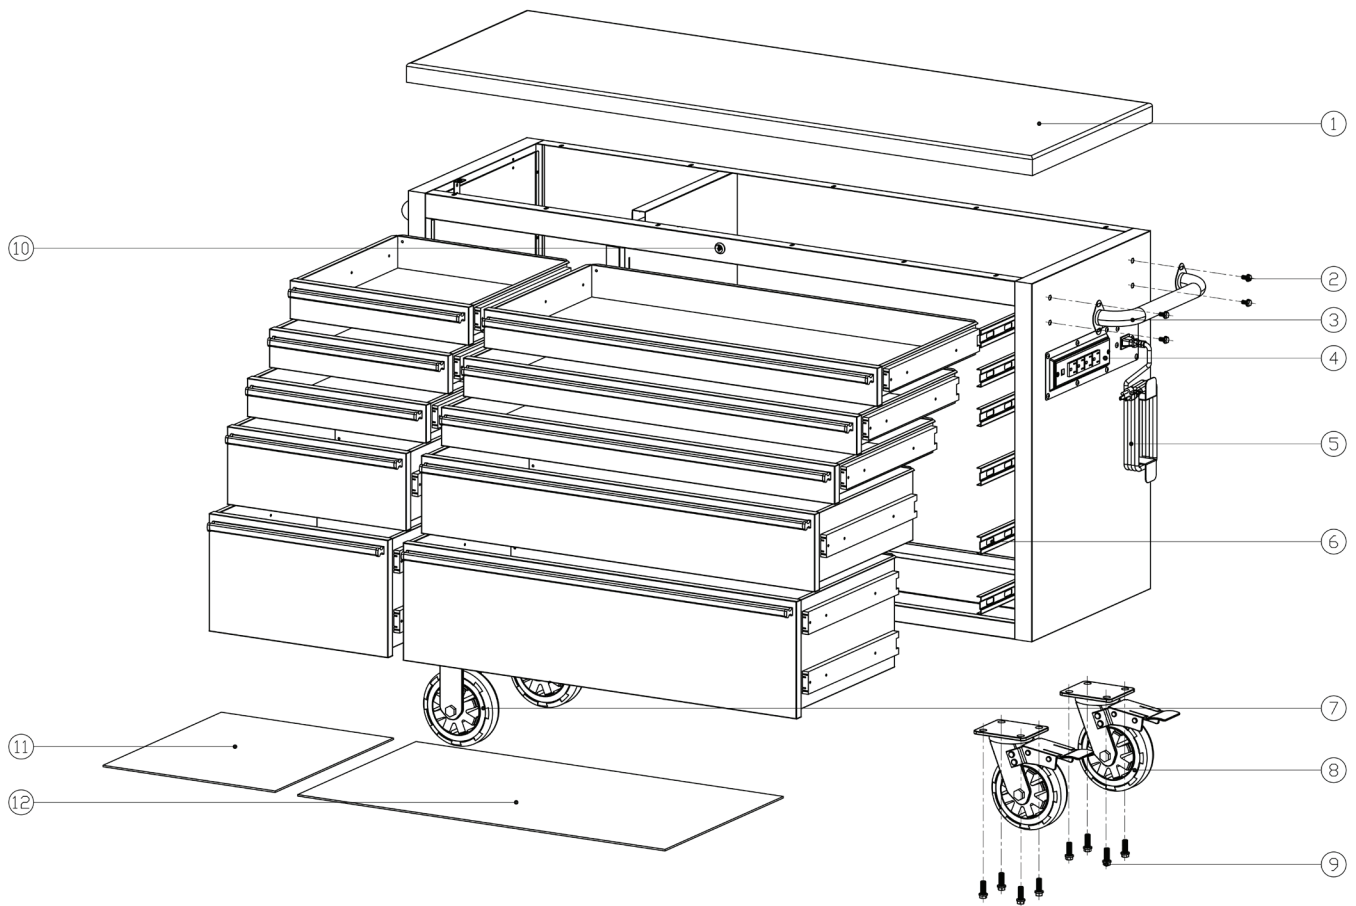

Parts List - 555-81447

#	DESCRIPTION	QTY	#	DESCRIPTION	QTY	#	DESCRIPTION	QTY
1	Wooden Top	1	5	Power Cord	1	9	Bolts ($\frac{3}{8}$ in x 1 in.)	16
2	Bolt ($\frac{1}{4}$ in. x $\frac{1}{2}$ in.)	4	6	Sliders	24	10	Lock & Key	1
3	Side Handle	1	7	Caster (Rigid)	2	11	Drawer Liners (Wide)	5
4	Power Strip	1	8	Caster (Locking Swivel)	2	12	Drawer Liners (Narrow)	5