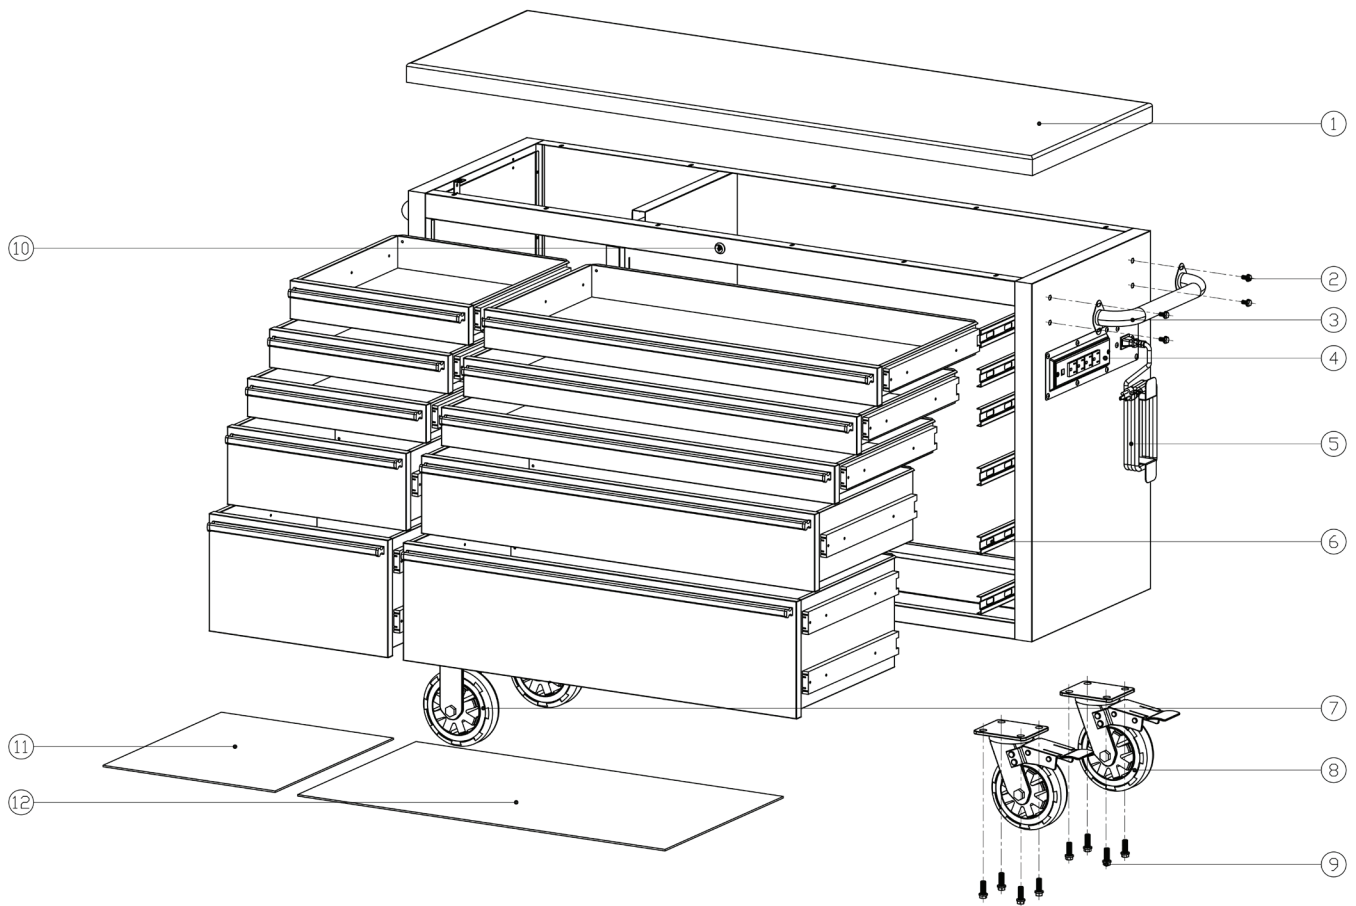

# Parts List - 555-81446

#	DESCRIPTION	QTY	#	DESCRIPTION	QTY	#	DESCRIPTION	QTY
1	Wooden Top	1	5	Power Cord	1	9	Bolts ( $\frac{3}{8}$ in x 1 in.)	16
2	Bolt ( $\frac{1}{4}$ in. x $\frac{1}{2}$ in.)	4	6	Sliders	24	10	Lock & Key	1
3	Side Handle	1	7	Caster (Rigid)	2	11	Drawer Liners (Wide)	5
4	Power Strip	1	8	Caster (Locking Swivel)	2	12	Drawer Liners (Narrow)	5