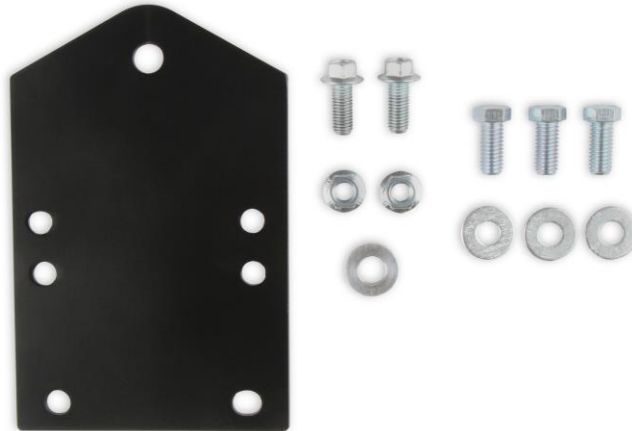

**1972-1993 Dodge Truck 545/46 Transmission Adapter  
BHS529 Parts Breakdown**

<b>Qty.</b>	<b>Description</b>
1	545RFE/46RH/46RE Transmission Crossmember Adapter Bracket
2	M10 x 25mm Bolts
2	M10 Flange Nuts
3	7/16 x 14 x 1 Bolts
3	7/16 Washers
1	1/4 in. Aluminum Spacer