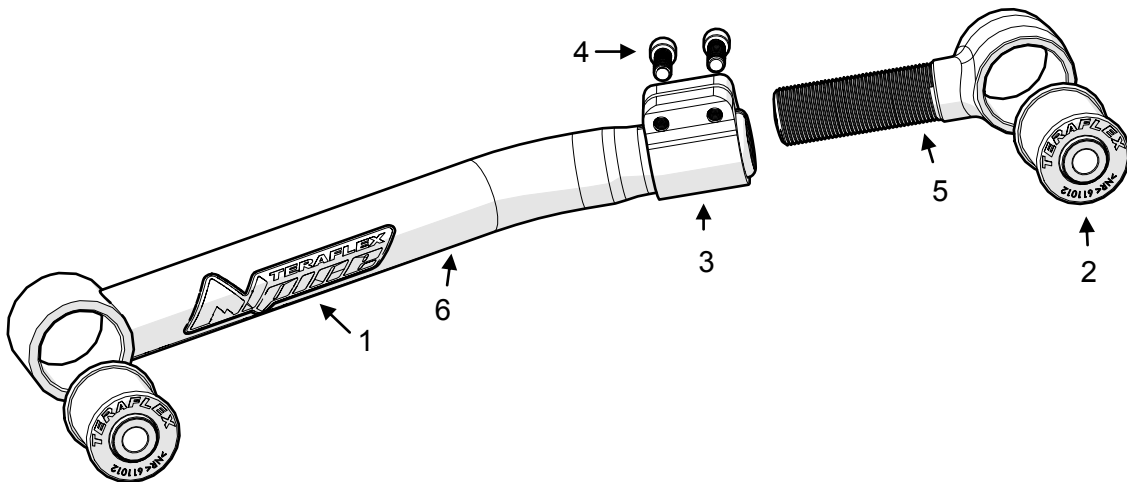

Parts List-141500/141510 Front Lower Control Arms

Item Number	Part Number	Description	Quantity
1	796	Teraflex Alpine Control Arm Decal	1
2	611011	JK Lower Control Arm Bushing	2
3	107105	Alpine Control Arm Aluminum Clamp	1
4	414	3/8"-16 x1" Socket Head Cap Screw	2
5	116100	JK Front Lower Forged Bushing Eyelet	1
6	141503/141513	Alpine JK Front Lower Driver/Passenger HD Adjustable Control Arm	1

Parts List-141540/141550 Rear Lower Control Arms

Item Number	Part Number	Description	Quantity
1	796	Teraflex Alpine Control Arm Decal	1
2	611011	JK Lower Control Arm Bushing	2
3	107105	Alpine Control Arm Aluminum Clamp	1
4	414	3/8"-16 x1" Socket Head Cap Screw	2
5	116120	JK Rear Lower Forged Bushing Eyelet	1
6	141543/141553	Alpine JK Rear Lower Driver/Passenger HD Adjustable Control Arm	1

Parts List-141520/141530 Front Upper Control Arms

Item Number	Part Number	Description	Quantity
1	796	Teraflex Alpine Control Arm Decal	1
2	611014	Front Upper JK Control Arm Bushing Factory Replacement	1
3	107105	Alpine Control Arm Aluminum Clamp	1
4	414	3/8"-16 x1" Socket Head Cap Screw	2
5	116110	JK Front Upper Forged Bushing Eyelet	1
6	141523/141533	Alpine JK Rear Lower Driver/Passenger HD Adjustable Control Arm	1

Parts List-141560/141570 Rear Upper Control Arms

Item Number	Part Number	Description	Quantity
1	796	Teraflex Alpine Control Arm Decal	1
2	611012	Rear Upper JK Control Arm Bushing	2
3	107105	Alpine Control Arm Aluminum Clamp	1
4	414	3/8"-16 x1" Socket Head Cap Screw	2
5	116130	JK Rear Upper Forged Bushing Eyelet	1
6	141563/141573	Alpine JK Rear Upper Driver/Passenger HD Adjustable Control Arm	1