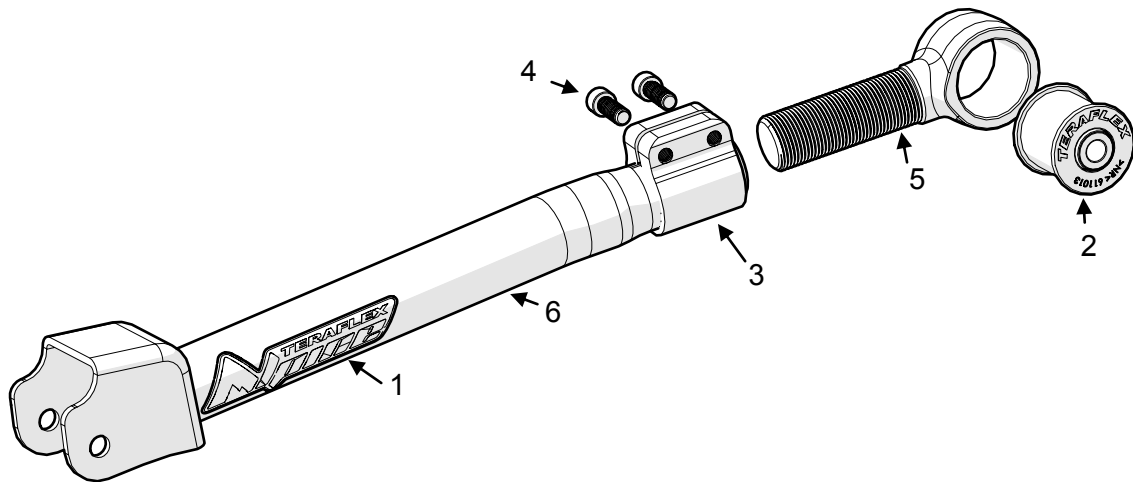

Parts List-141500/141510 Front Lower Control Arms

Item Number	Part Number	Description	Quantity
1	796	Teraflex Alpine Control Arm Decal	1
2	611011	JK Lower Control Arm Bushing	2
3	107105	Alpine Control Arm Aluminum Clamp	1
4	414	3/8"-16 x1" Socket Head Cap Screw	2
5	116100	JK Front Lower Forged Bushing Eyelet	1
6	141503/141513	Alpine JK Front Lower Driver/Passenger HD Adjustable Control Arm	1

Parts List-141540/141550 Rear Lower Control Arms

Item Number	Part Number	Description	Quantity
1	796	Teraflex Alpine Control Arm Decal	1
2	611011	JK Lower Control Arm Bushing	2
3	107105	Alpine Control Arm Aluminum Clamp	1
4	414	3/8"-16 x1" Socket Head Cap Screw	2
5	116120	JK Rear Lower Forged Bushing Eyelet	1
6	141543/141553	Alpine JK Rear Lower Driver/Passenger HD Adjustable Control Arm	1

Parts List-141520/141530 Front Upper Control Arms

Item Number	Part Number	Description	Quantity
1	796	Teraflex Alpine Control Arm Decal	1
2	611014	Front Upper JK Control Arm Bushing Factory Replacement	1
3	107105	Alpine Control Arm Aluminum Clamp	1
4	414	3/8"-16 x1" Socket Head Cap Screw	2
5	116110	JK Front Upper Forged Bushing Eyelet	1
6	141523/141533	Alpine JK Rear Lower Driver/Passenger HD Adjustable Control Arm	1