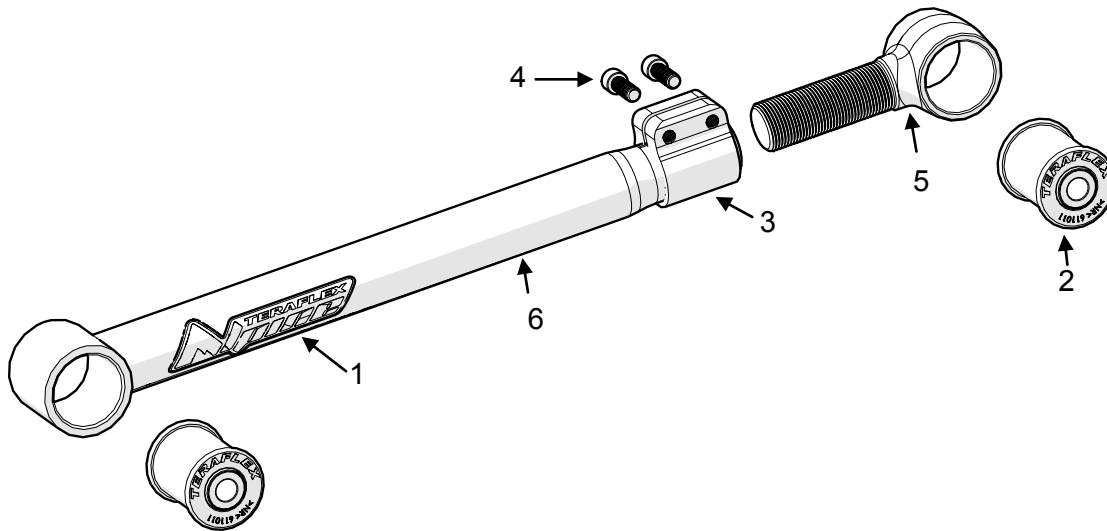

Parts List-141500/141510 Front Lower Control Arms

Item Number	Part Number	Description	Quantity
1	796	Teraflex Alpine Control Arm Decal	1
2	611011	JK Lower Control Arm Bushing	2
3	107105	Alpine Control Arm Aluminum Clamp	1
4	414	3/8"-16 x1" Socket Head Cap Screw	2
5	116100	JK Front Lower Forged Bushing Eyelet	1
6	141503/141513	Alpine JK Front Lower Driver/Passenger HD Adjustable Control Arm	1

Parts List-141540/141550 Rear Lower Control Arms

Item Number	Part Number	Description	Quantity
1	796	Teraflex Alpine Control Arm Decal	1
2	611011	JK Lower Control Arm Bushing	2
3	107105	Alpine Control Arm Aluminum Clamp	1
4	414	3/8"-16 x1" Socket Head Cap Screw	2
5	116120	JK Rear Lower Forged Bushing Eyelet	1
6	141543/141553	Alpine JK Rear Lower Driver/Passenger HD Adjustable Control Arm	1

Parts List-141520/141530 Front Upper Control Arms

Item Number	Part Number	Description	Quantity
1	796	Teraflex Alpine Control Arm Decal	1
2	611014	Front Upper JK Control Arm Bushing Factory Replacement	1
3	107105	Alpine Control Arm Aluminum Clamp	1
4	414	3/8"-16 x1" Socket Head Cap Screw	2
5	116110	JK Front Upper Forged Bushing Eyelet	1
6	141523/141533	Alpine JK Rear Lower Driver/Passenger HD Adjustable Control Arm	1

Parts List-141560/141570 Rear Upper Control Arms

Item Number	Part Number	Description	Quantity
1	796	Teraflex Alpine Control Arm Decal	1
2	611012	Rear Upper JK Control Arm Bushing	2
3	107105	Alpine Control Arm Aluminum Clamp	1
4	414	3/8"-16 x1" Socket Head Cap Screw	2
5	116130	JK Rear Upper Forged Bushing Eyelet	1
6	141563/141573	Alpine JK Rear Upper Driver/Passenger HD Adjustable Control Arm	1