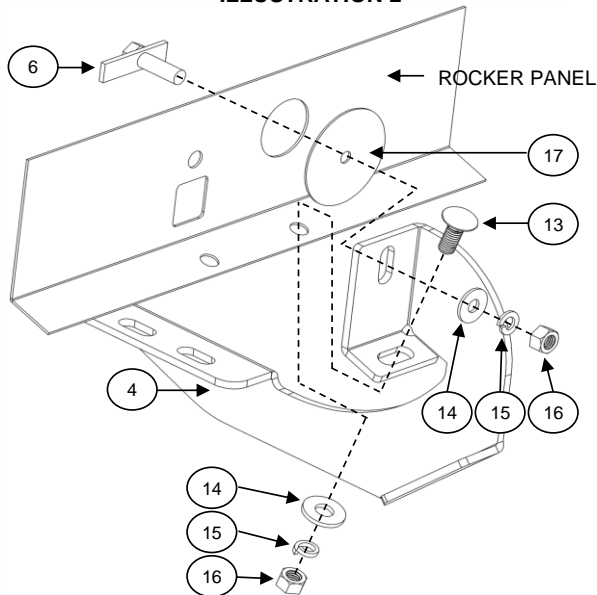

PARTS LIST
VERTEX SIDE STEPS PART # V3415087T

FORD F-150 SUPER CAB

Do not attempt to install this product on any vehicle other than the one listed above!

PARTS LIST

ITEM	QTY.	PART #	DESCRIPTION	TORQUE
1	1		Side Step driver	-
1	1		Side Step Passenger	-
2	1		Hardware brackets kit	-
3	6	69412664AA	Bracket	-
4	2	371980EA	3/8" Bolt plate	30 Lb.ft
5	1	KTE-6941266G4	Hardware kit	-
6	6	-	3/8" Clip nut black plated	30 Lb.ft
7	6	-	3/8 x 1 1/4" Hex head bolt zinc plated	30 Lb.ft
8	6	-	3/8 x 1" Carriage head bolt zinc plated	30 Lb.ft
9	12	-	3/8" Flat washer zinc plated	-
10	12	-	3/8" Lock washer zinc plated	-
11	8	-	3/8" Hex nut zinc plated	30 Lb.ft
12	12		M8 x 25mm Hex head bolt zinc plated	
13	12		nut flange M8	
14	12		Shim for screw	
15	2	-	3/8" Gasket vinyl	-

ILLUSTRATION 2

ILLUSTRATION 1