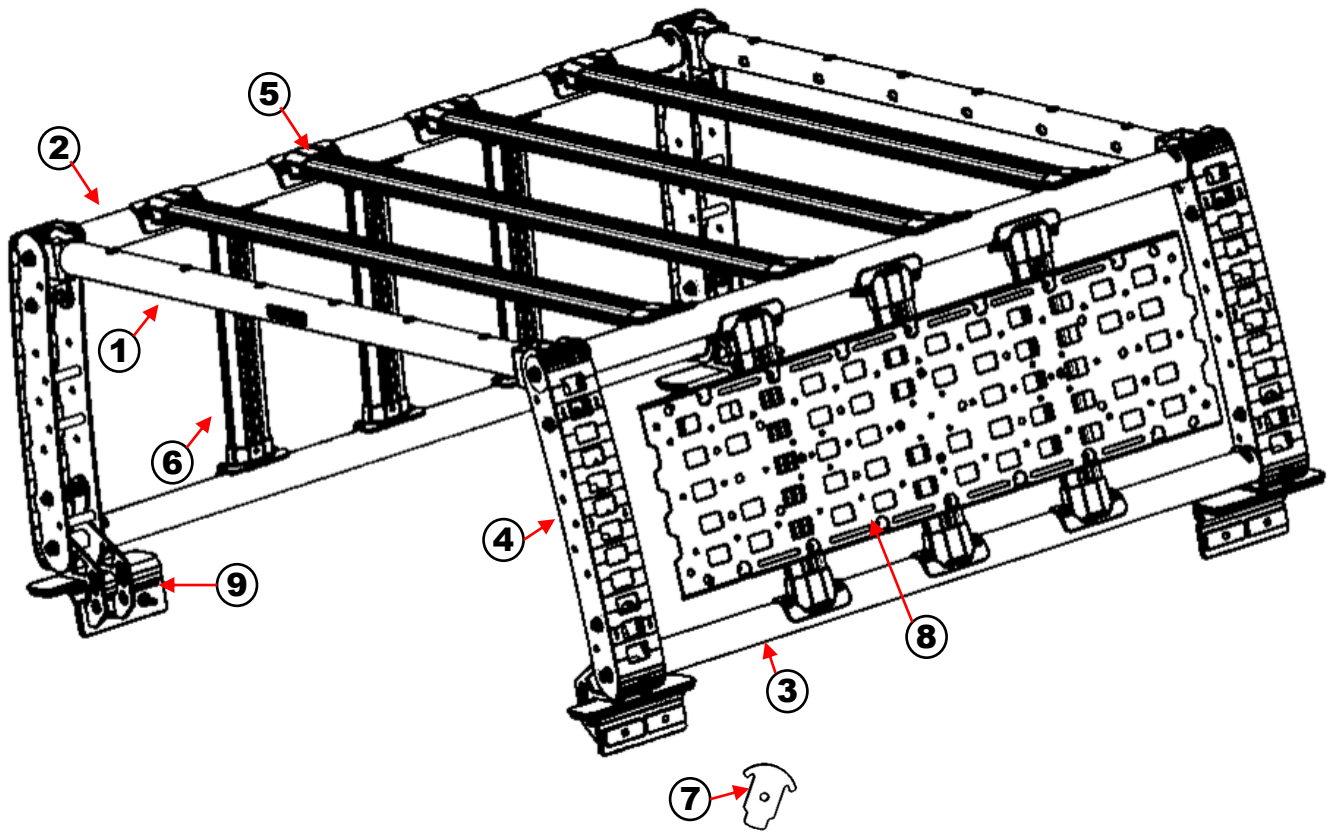

PARTS INCLUDED IN THIS LIST:

HARDWARE INCLUDED IN THIS LIST:

| ITEM | QTY | DESCRIPTION                               |
|------|-----|-------------------------------------------|
| 1    | 2   | Upper Connecting Tubes (w/ logo)          |
| 2    | 2   | Top Connecting Tubes (single weep hole)   |
| 3    | 2   | Bottom Connecting Tubes ( two weep holes) |
| 4    | 4   | Vertical Upright                          |
| 5    | 4   | Upper Multi-Core Cross bars (long)        |
| 6    | 6   | Side Multi-Core Cross bars (short)        |
| 7    | 8   | Threaded Anchor Plates                    |
| 8    | 1   | Molle Accessory Plate                     |
| 9    | 2   | Bed Rail Mount (Pair)                     |
| 10   | 4   | Bed Track Mounting Plates                 |
| 11   | 4   | Bed Rail Clamp                            |
| 12   | 8   | 16 Gauge Spacer (1 ¼")                    |
| 13   | 16  | 4 Gauge Spacer (1 ¼")                     |

# GORRHINO®

| ITEM | QTY | DESCRIPTION                               |
|------|-----|-------------------------------------------|
| 1    | 2   | Upper Connecting Tubes (w/ logo)          |
| 2    | 2   | Top Connecting Tubes (single weep hole)   |
| 3    | 2   | Bottom Connecting Tubes ( two weep holes) |
| 4    | 4   | Vertical Upright                          |
| 5    | 4   | Upper Multi-Core Cross bars (long)        |
| 6    | 6   | Side Multi-Core Cross bars (short)        |
| 7    | 8   | Threaded Anchor Plates                    |
| 8    | 1   | Molle Accessory Plate                     |
| 9    | 2   | Rack Mounting Feet (Pair)                 |
| 10   | 4   | Bed Track Mounting Plates                 |
| 11   | 4   | Bed Rail Clamp                            |
| 12   | 8   | 16 Gauge Spacer (1 ¼")                    |
| 13   | 16  | 4 Gauge Spacer (1 ¼")                     |