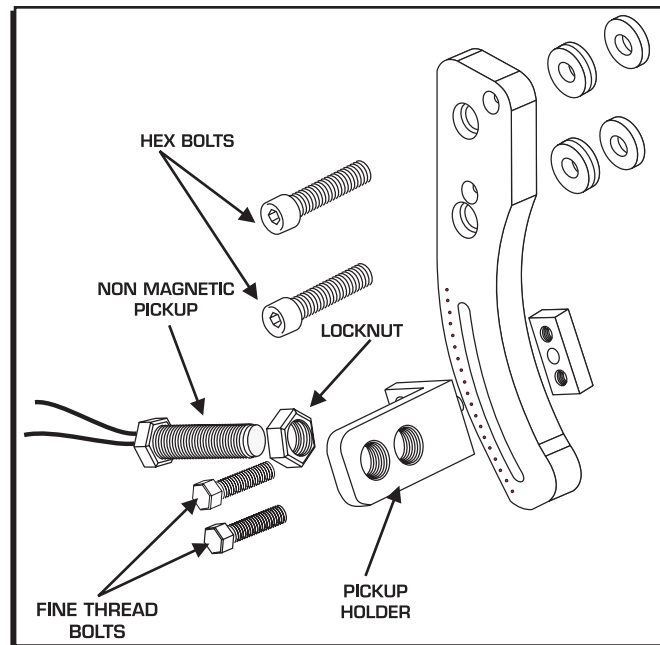

Flying Magnet Crank Trigger Kit Chevrolet Big Block V8 Engines PN 86203

Parts Included:

- | | |
|----------------------------------|--------------------------------|
| 1 - Trigger Wheel | 3 - Bolts, 3/8" - 16 x 1 1/4" |
| 1 - Pickup Holder Assembly | 3 - 3/8" Washers |
| 1 - Non Magnetic Pickup Assembly | 2 - Bolts, 7/16" - 14 x 2" Hex |
| 1 - Pickup Base | 4 - Spacers |
| 2 - Bolts, 5/16" - 24 x 1 1/4" | Tech Bulletin #104 |
| 2 - 5/16" Washers | |

Pickup Bracket Assembly