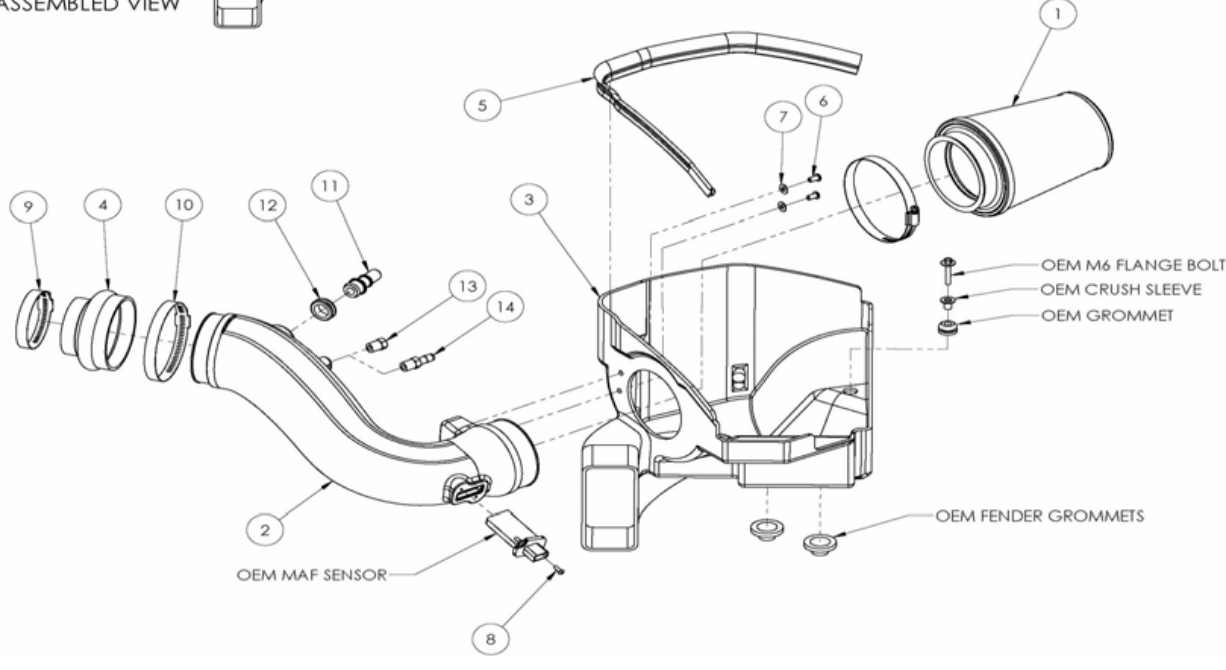

ASSEMBLED VIEW

NOT LEGAL FOR SALE OR USE ON ANY POLLUTION CONTROLLED MOTOR VEHICLE IN CALIFORNIA OR STATES ADOPTING CALIFORNIA EMISSION PROCEDURES.
See Airaid.com for CARB status on each part for a specific vehicle

Component Identification

1. 704-458	Airaid Premium Filter	1
2. KIT265T	Airaid Intake Tube	1
3. KIT265CAB	Cold Air Box	1
4. KITHUMPHS29	Silicone Hump Hose	1
5. KITSTRIP20	Weather Strip 25"	1
6. KIT15DHC3050	1/4-20 Button Head Bolt	2
7. 08275	1/4" Flat Washer	2
8. KIT15BHC3050	8-32 x 1/2" Button Head Bolt	2
9. 08601	#48 Hose Clamp	1
10. KITHS64	#64 Hose Clamp	1
11. KITFITTING	5/8" Aluminum Fitting	1
G15	5/8" Grommet	1
12. KITGRMT1	1/4" NPT plug	1
0	1/4" NPT Barbed Fitting	1
13. 08032	#20 Torx Driver	1
14. 08047		
15. KITBIT01