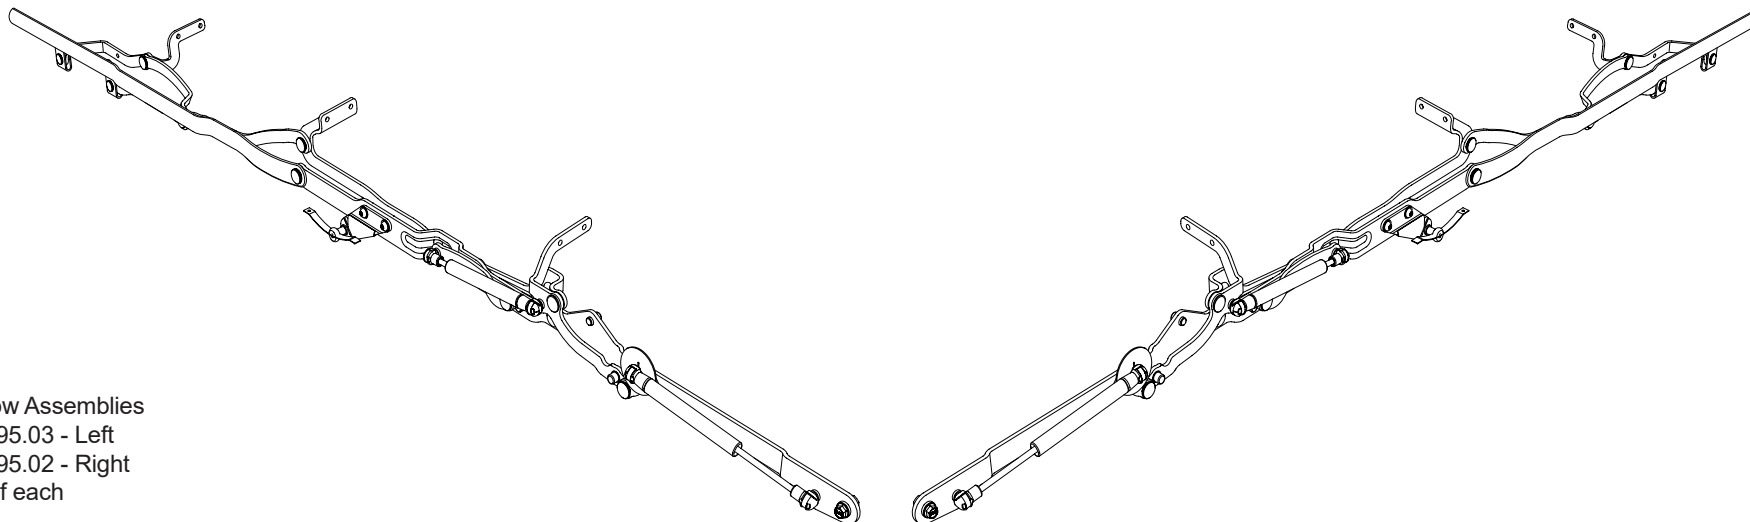

Parts List:

Sections 1 to 3		Rear Door Rails, Upper and Lower; Front Door Rails	
 <p>Upper Rear Door Rail Part #585.94 - Right Qty. 1</p>	 <p>Upper Rear Door Rail Part #585.95 - Left Qty. 1</p>	 <p>Lower Rear Door Rail Part #574.46 - Right Part #574.47 - Left Qty. 1</p>	 <p>Front Door Rail Part #574.32 - Right (shown) Part #574.33 - Left Qty. 1 of each</p>

Sections 1 to 3		Parts Kit #574.62			
<p>Parts Kit #574.62</p>					
	<p>M6x20mm Flanged Button Head Cap Screw #517.48 Qty. 4</p>		<p>Lower Rear Door Rail Grille #579.00 - Right Qty. 1</p>		<p>Lower Rear Door Rail Grille #579.01 - Left Qty. 1</p>
	<p>Upper Rear Door Rail Grille #578.96 Qty. 2</p>		<p>M6 U-Clip #537.49 Qty. 4</p>		<p>M3.5x6 Screw #574.44 Qty. 20</p>
	<p>M8 x 1.25 x 80 Screw #532.23 Qty. 8</p>		<p>M8x1.25x20mm Flanged Button Head Cap Screw #573.09 Qty. 2</p>		<p>M8 Flat Washer #515.84 Qty. 2</p>

Sections 4 to 6

Sport Bar Brackets, Tailgate Bar Retainers, Lift Assist

Sport Bar Mounting Brackets
Part #590.02 - Right
Part #590.03 - Left
Qty. 1 of each

Tailgate Bar Retainers
Part #575.39 - Left
Part #575.38 - Right
Qty. 1 of each

Lift Assist Assembly
Part #595.18 - Right
Part #595.19 - Left
Qty. 1 of each

Sections 7 to 9

#6 Bow, #5 Bow, #5 Bow Pivot Brackets, Side Bow Assemblies

Side Bow Assemblies
Part #595.03 - Left
Part #595.02 - Right
Qty. 1 of each