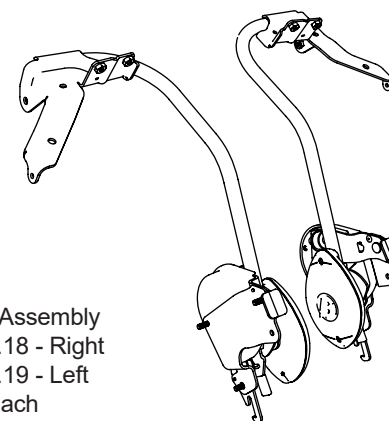

Parts List:

Sections 1 to 3		Rear Door Rails, Upper and Lower; Front Door Rails	
 <p>Upper Rear Door Rail Part #585.94 - Right Qty. 1</p>	 <p>Upper Rear Door Rail Part #585.95 - Left Qty. 1</p>	 <p>Lower Rear Door Rail Part #574.46 - Right Part #574.47 - Left Qty. 1</p>	 <p>Front Door Rail Part #574.32 - Right (shown) Part #574.33 - Left Qty. 1 of each</p>

Sections 1 to 3		Parts Kit #574.62			
<p>Parts Kit #574.62</p>					
	<p>M6x20mm Flanged Button Head Cap Screw #517.48 Qty. 4</p>		<p>Lower Rear Door Rail Grille #579.00 - Right Qty. 1</p>		<p>Lower Rear Door Rail Grille #579.01 - Left Qty. 1</p>
	<p>Upper Rear Door Rail Grille #578.96 Qty. 2</p>		<p>M6 U-Clip #537.49 Qty. 4</p>		<p>M3.5x6 Screw #574.44 Qty. 20</p>
	<p>M8 x 1.25 x 80 Screw #532.23 Qty. 8</p>		<p>M8x1.25x20mm Flanged Button Head Cap Screw #573.09 Qty. 2</p>		<p>M8 Flat Washer #515.84 Qty. 2</p>

Sections 4 to 6

Sport Bar Brackets, Tailgate Bar Retainers, Lift Assist

Sport Bar Mounting Brackets
Part #590.02 - Right
Part #590.03 - Left
Qty. 1 of each

Tailgate Bar Retainers
Part #575.39 - Left
Part #575.38 - Right
Qty. 1 of each

Lift Assist Assembly
Part #595.18 - Right
Part #595.19 - Left
Qty. 1 of each

Sections 7 to 9

#6 Bow, #5 Bow, #5 Bow Pivot Brackets, Side Bow Assemblies

Side Bow Assemblies
Part #595.03 - Left
Part #595.02 - Right
Qty. 1 of each