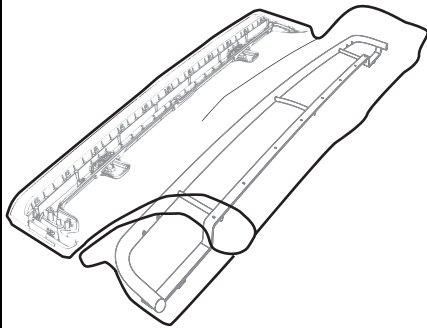

Sections 10 to 12

Rear Door Rail Covers, #4 Bow, #3 Bow, #2 Bow

Parts Kit #585.93

Rear Door Rail Covers
Part #589.48 - Right
Part #589.49 - Left (shown)
Qty. 1 of each

M6 x 1.0 x 10mm
Flanged Allen Screw
Part #572.83
Qty. 4

#4 Bow
Part #583.03
Qty. 1

#3 Bow
Part #583.01
Qty. 1

#2 Bow
Part #582.99
Qty. 1

Sections 13 to 25

Bow-Fabric Deck, Foam Seals, Tailgate Bar, Windows

#1 Bow/#5 Bow and
Fabric Deck assembly
Part #595.50
Qty. 1