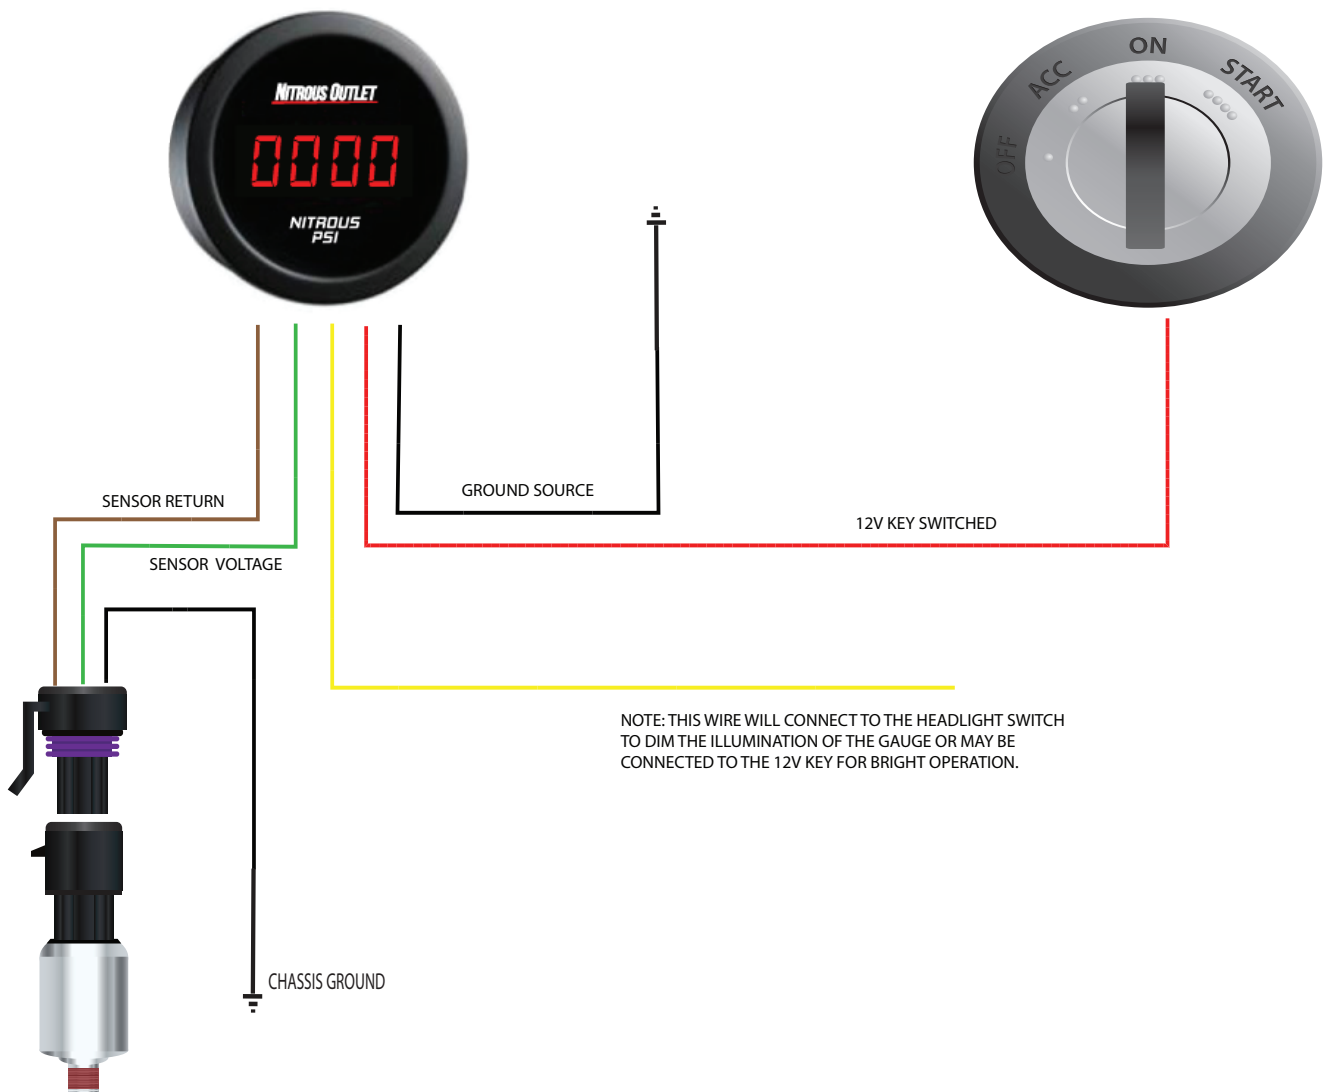

# Digital Nitrous Pressure Gauge Instructions

PART NUMBER: 00-63002

## INSTALLATION INSTRUCTIONS

This Nitrous Outlet Digital Pressure Gauge is designed specifically to monitor nitrous bottle pressure. If you need any assistance during installation or if you have questions about this pressure gauge, call our Tech Help Line at (254) 848-4300.

### Features:

- Instant pressure reading
- Fits 2-1/16" (52mm) opening
- 0-1600psi pressure range
- Electronic Sending Unit
- Digital display
- Tinted Lens
- 1/8NPT Sensor Thread

**IMPORTANT:** All appropriate safety equipment (gloves, tools etc.) must be used during the installation of this product(s).