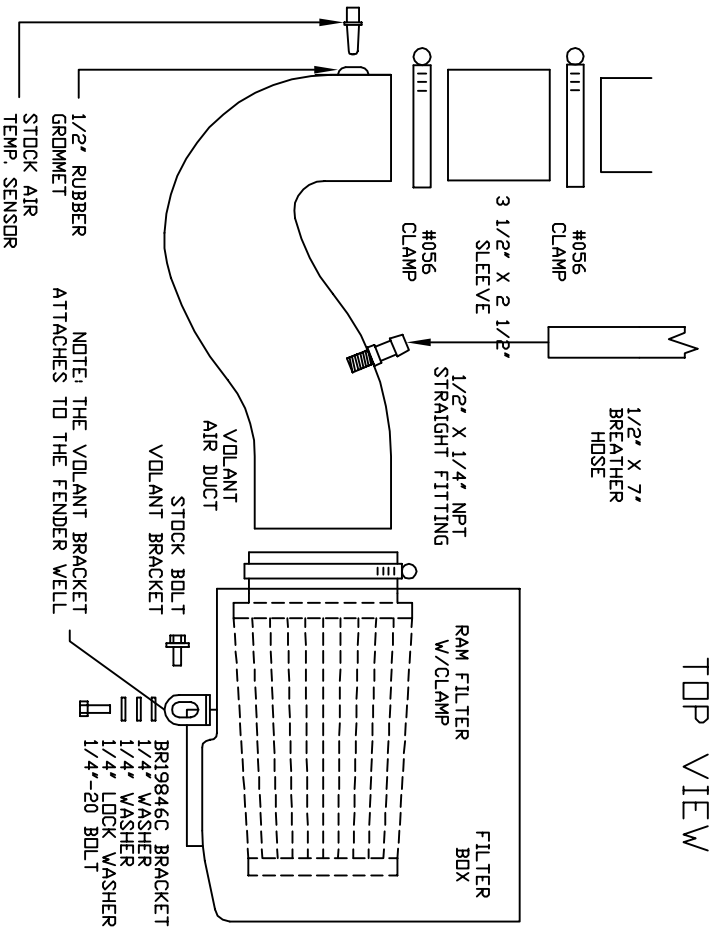

VOLANT AIR INTAKE SYSTEMS
 PART NO.: 16861
 INSTALLATION INSTRUCTIONS
 WWW.VOLANTPERFORMANCE.COM
 TECH SUPPORT: (909) 476-7225

16861 PARTS LIST					
1	VOLANT FILTER BOX	2	1/4" WASHERS	1	1/2" X 7" BREATHER HOSE
1	VOLANT FILTER BOX LID	1	1/4" LOCK WASHERS		
1	VOLANT AIR DUCT	4	1/4"-20 TRUSS HEAD SCREWS		
1	RAM FILTER W/CLAMP	4	1/4" RUBBER WASHERS		
2	#056 CLAMPS	1	BR19846C BRACKET (SHORT)		
1	3 1/2" X 2 1/2" SLEEVE	1	1/2" RUBBER GROMMET		
1	1/4"-20 BOLTS	1	1/2" STRAIGHT FITTING		

TOP VIEW

FRONT VIEW