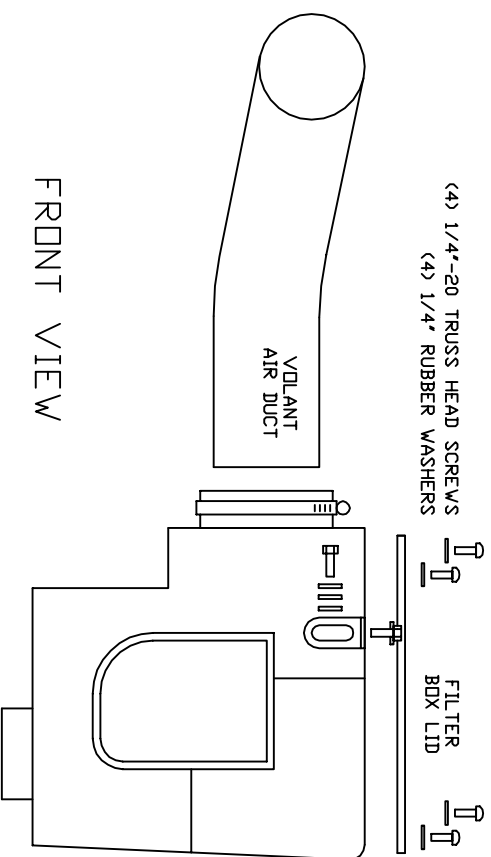

VOLANT AIR INTAKE SYSTEMS
 PART NO.: 16861
 INSTALLATION INSTRUCTIONS
 WWW.VOLANTPERFORMANCE.COM
 TECH SUPPORT: (909) 476-7225

16861 PARTS LIST					
1	VOLANT FILTER BOX	2	1/4" WASHERS	1	1/2" X 7" BREATHER HOSE
1	VOLANT FILTER BOX LID	1	1/4" LOCK WASHERS		
1	VOLANT AIR DUCT	4	1/4"-20 TRUSS HEAD SCREWS		
1	RAM FILTER W/CLAMP	4	1/4" RUBBER WASHERS		
2	#056 CLAMPS	1	BR19846C BRACKET (SHORT)		
1	3 1/2" X 2 1/2" SLEEVE	1	1/2" RUBBER GROMMET		
1	1/4"-20 BOLTS	1	1/2" STRAIGHT FITTING		

TOP VIEW

FRONT VIEW