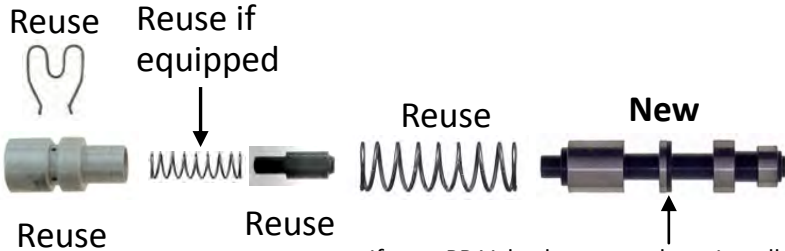

## AODE-PR-96

Fits AODE/4R70W/4R75W/4R70E/4R75E  
All with stepped land PR Valve 1996-2017

If your PR Valve has a step here Install  
New PR Valve provided.  
All others Re-use original Valve.