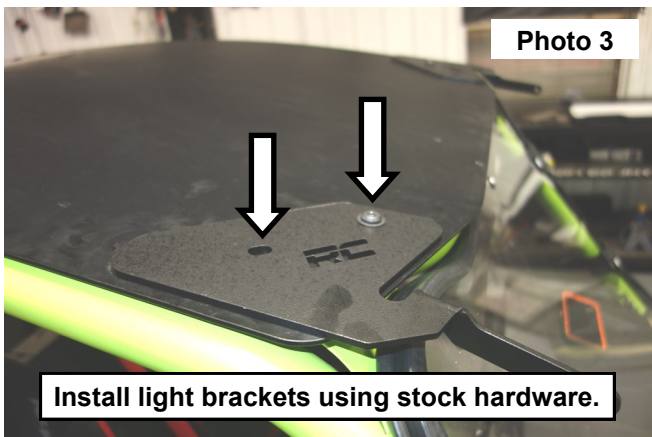

## INSTALLATION INSTRUCTIONS

1. Remove the stock bolts on the upper front corners of the roof using a T30 Torx bit. **See Photo 1.**
2. Remove the "RZR" panel. **See Photo 2.**

3. Install the light brackets using the supplied hardware. **See Photo 3.**
4. Install the light bar to the brackets using the hardware supplied with the light. **See Photo 4.**