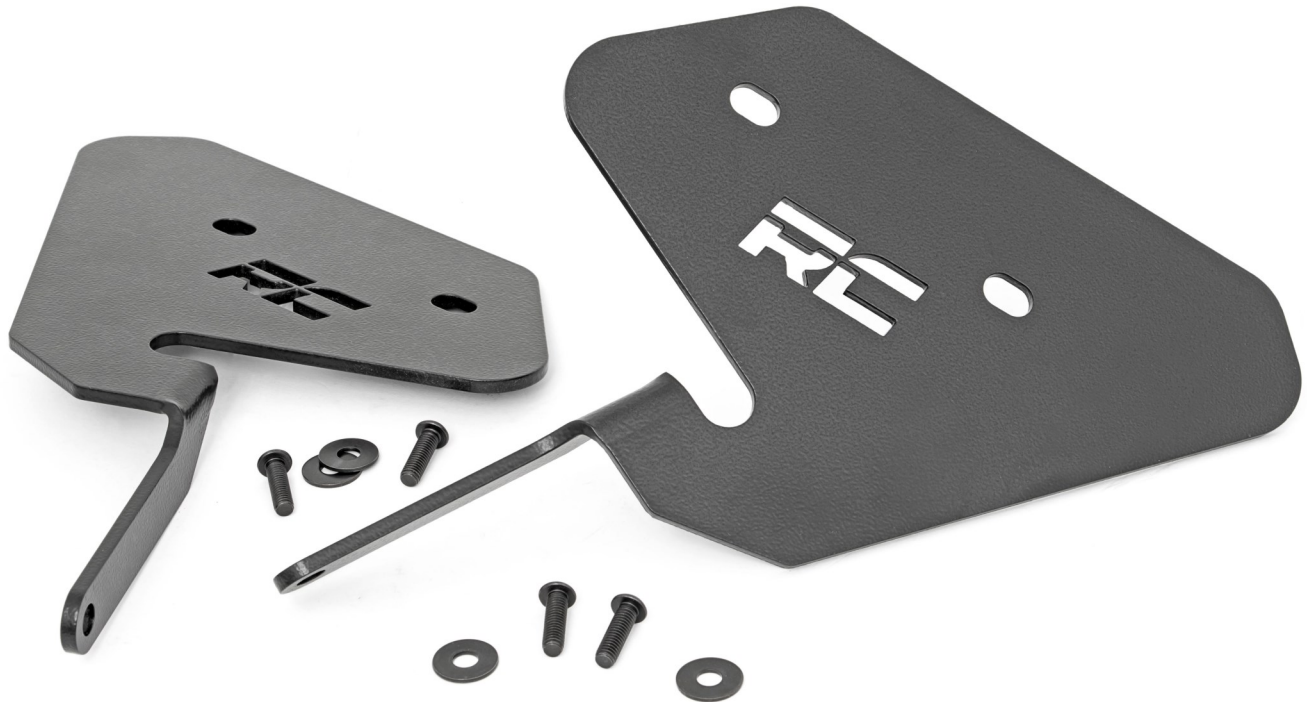

### KIT CONTENTS:

Driver Side Light Bracket x1  
Pass Side Light Bracket x1

### HARDWARE INCLUDED:

6MM-1.0x20MM Bolts x4  
6MM Flat Washers x4