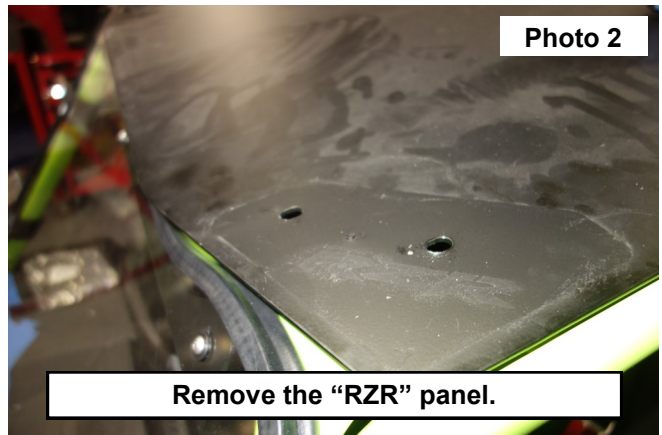

INSTALLATION INSTRUCTIONS

1. Remove the stock bolts on the upper front corners of the roof using a T30 Torx bit. **See Photo 1.**
2. Remove the "RZR" panel. **See Photo 2.**

3. Install the light brackets using the supplied hardware. **See Photo 3.**
4. Install the light bar to the brackets using the hardware supplied with the light. **See Photo 4.**