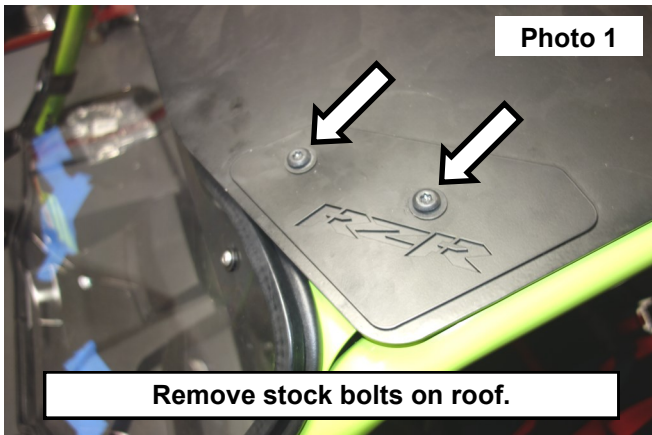

INSTALLATION INSTRUCTIONS

1. Remove the stock bolts on the upper front corners of the roof using a T30 Torx bit. **See Photo 1.**
2. Remove the "RZR" panel. **See Photo 2.**

3. Install the light brackets using the supplied hardware. **See Photo 3.**
4. Install the light bar to the brackets using the hardware supplied with the light. **See Photo 4.**