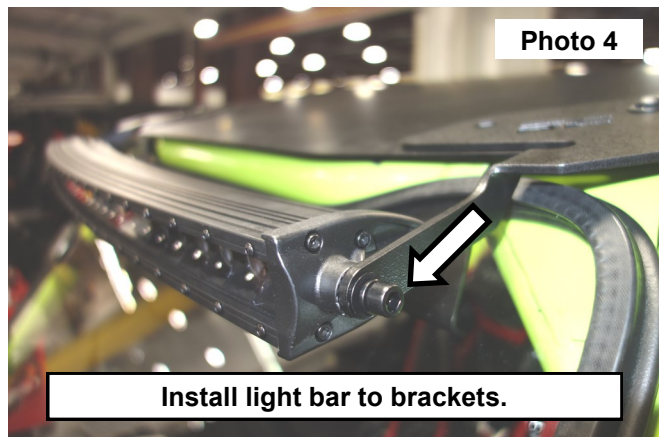

## INSTALLATION INSTRUCTIONS

1. Remove the stock bolts on the upper front corners of the roof using a T30 Torx bit. **See Photo 1.**
2. Remove the "RZR" panel. **See Photo 2.**

3. Install the light brackets using the supplied hardware. **See Photo 3.**
4. Install the light bar to the brackets using the hardware supplied with the light. **See Photo 4.**