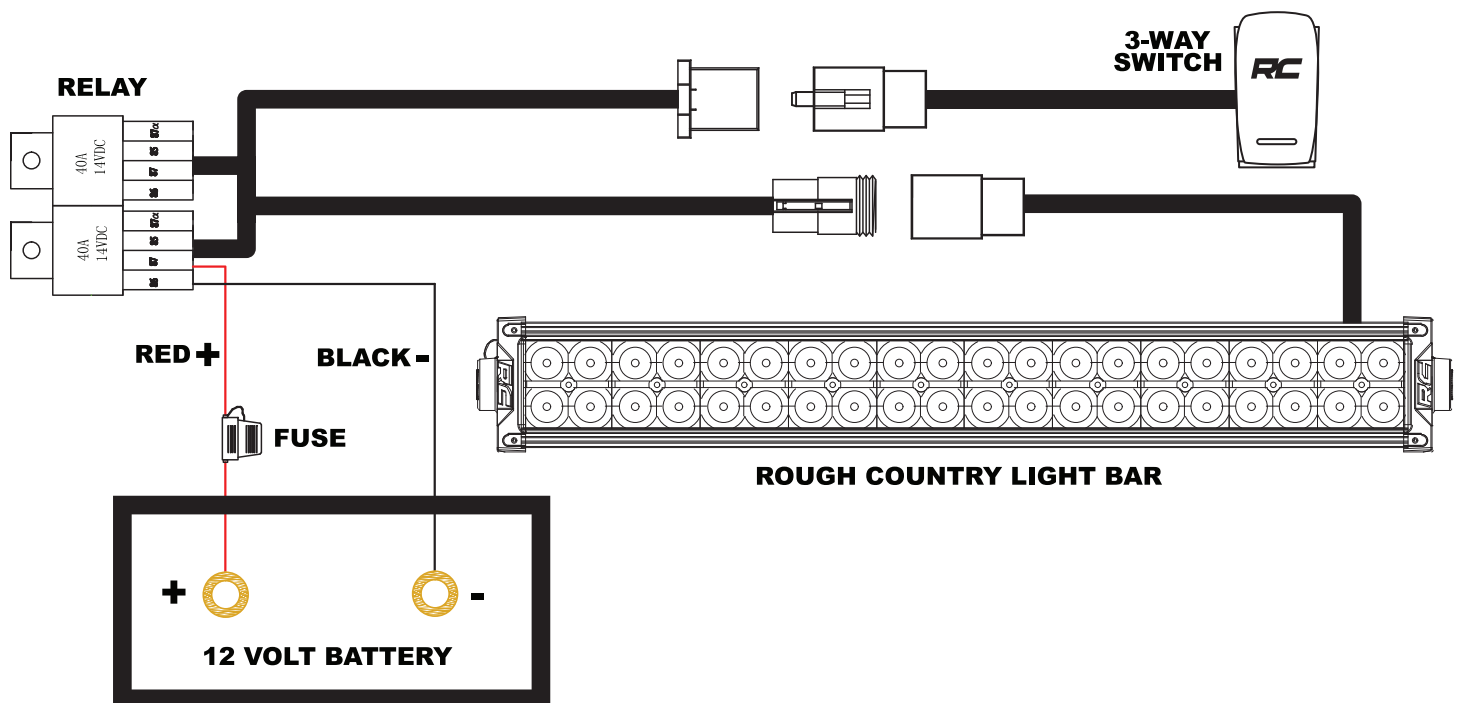

Congratulations on the purchase of your new Rough Country Lighting Systems product!

Rough Country offers several different lighting products and mounting systems for your LED and Halogen light kits. Please refer to the specific design of your model. In general, lighting systems have various different mounting options. Use the fasteners included with the light for your specific application. Most lights can be mounted on the bottom or flange mounted from the rear.

Thank you and we hope you enjoy your new Rough Country Lighting Systems product!

INSTALLATION INSTRUCTIONS

1. Locate an appropriate location in the vehicle for the switch mounting.
2. Route the harness to the mounting location. Do not secure at this time. The wiring will be zip-tied after the lights are installed and adjusted to ensure the wiring can reach the lights.
Beware of sharp edges, abrasive surfaces and heat sources. Re-route wiring as needed. Make sure when mounting the relay, attach in a dry area where the wires coming out of the relay are facing down.
3. After the lights are mounted, the wiring harness simply plugs into the light pigtail. Take care not to damage the wires.
4. Attach the red terminal to the Positive (+) side of the battery, or any 12DC source.
5. Secure the black terminal to a suitable ground, or the Negative (-) side of the battery.
▲ NOTICE Some lights have multiple positive and negative wires.
6. Secure any part of the wiring harness away from hazards using zip ties.