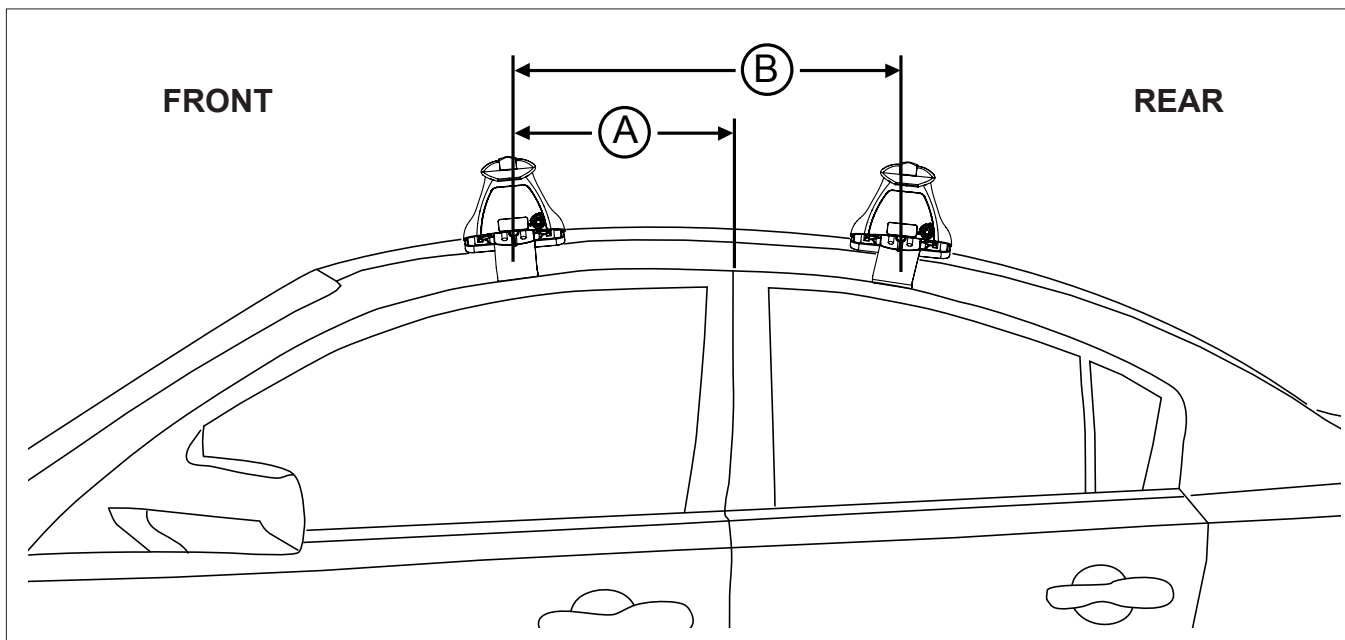

DK415 Rhino-Rack VA & HD crossbar instruction

CONTROLLED

Measurement A: CENTRE of door jamb to CENTRE arrow of leg foot plate.

Measurement B: CENTRE of Front leg foot plate arrow to CENTRE of Rear leg foot plate arrow.

Carrying capacity: Roof rack is rated up to 75kg. Please refer to manufacturers handbook for your vehicles maximum roof load capacity. Always use the lower of the two figures.

If your vehicle is not listed on this fitting instruction please refer to your countries Rhino-Rack web site for the latest information.

VEHICLE	Date	Measurement A	Measurement B	Load Rating up to (includes racks 5kg/ 11lbs)
Chevrolet Silverado HD Crew Cab	2015 -	200mm / 7 7/8"	700mm / 27 9/16"	75kg / 165lbs
Chevrolet Silverado HD Double Cab	2015 -	200mm / 7 7/8"	700mm / 27 9/16"	75kg / 165lbs