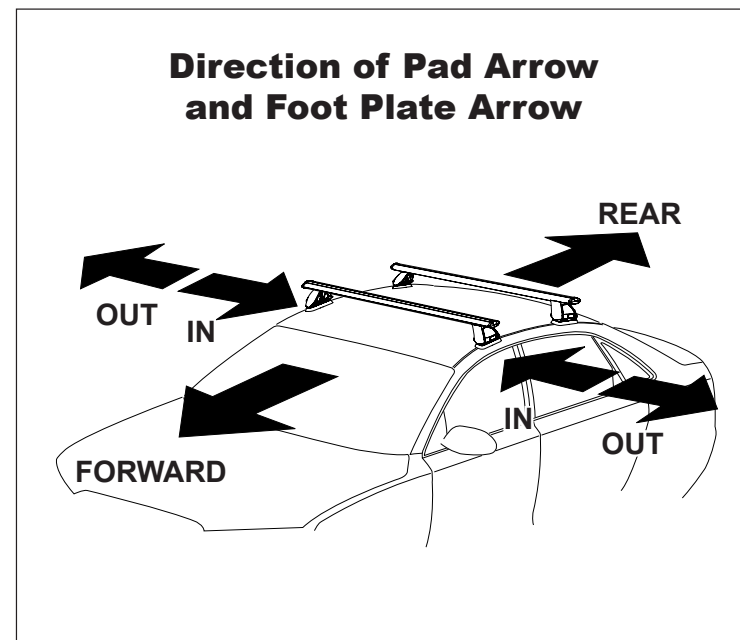

DK415 Rhino-Rack VA & HD crossbar instruction

CONTROLLED

Measurement A: CENTRE of door jamb to CENTRE arrow of leg foot plate.

Measurement B: CENTRE of Front leg foot plate arrow to CENTRE of Rear leg foot plate arrow.

Carrying capacity: Roof rack is rated up to 75kg. Please refer to manufacturers handbook for your vehicles maximum roof load capacity. Always use the lower of the two figures.

If your vehicle is not listed on this fitting instruction please refer to your countries Rhino-Rack web site for the latest information.

VEHICLE	Date	Measurement A	Measurement B	Load Rating up to (includes racks 5kg/ 11lbs)
Chevrolet Silverado HD Crew Cab	2015 -	200mm / 7 7/8"	700mm / 27 9/16"	75kg / 165lbs
Chevrolet Silverado HD Double Cab	2015 -	200mm / 7 7/8"	700mm / 27 9/16"	75kg / 165lbs