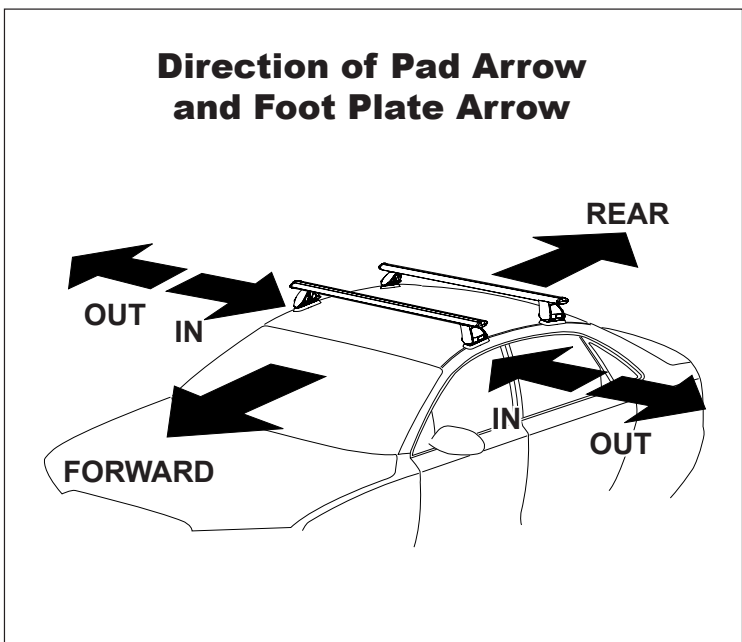

DK400 Rhino-Rack VA, DA, Euro & HD crossbar instruction

Measurement A: CENTRE of door jamb to CENTRE arrow of leg foot plate.

Measurement B: CENTRE of Front leg foot plate arrow to CENTRE of Rear leg foot plate arrow.

Carrying capacity: Roof rack is rated to 75kg. Please refer to manufacturers handbook for your vehicles maximum roof load capacity. Always use the lower of the two figures.

If your vehicle is not listed on this fitting instruction please refer to your countries Rhino-Rack web site for the latest information.

VEHICLE	Date	Measurement A	Measurement B	Load Rating (includes racks 5kg/ 11lbs)
Acura MDX	2014 -	100mm / 3,15/16"	750mm / 29,17/32"	75kg / 165lbs