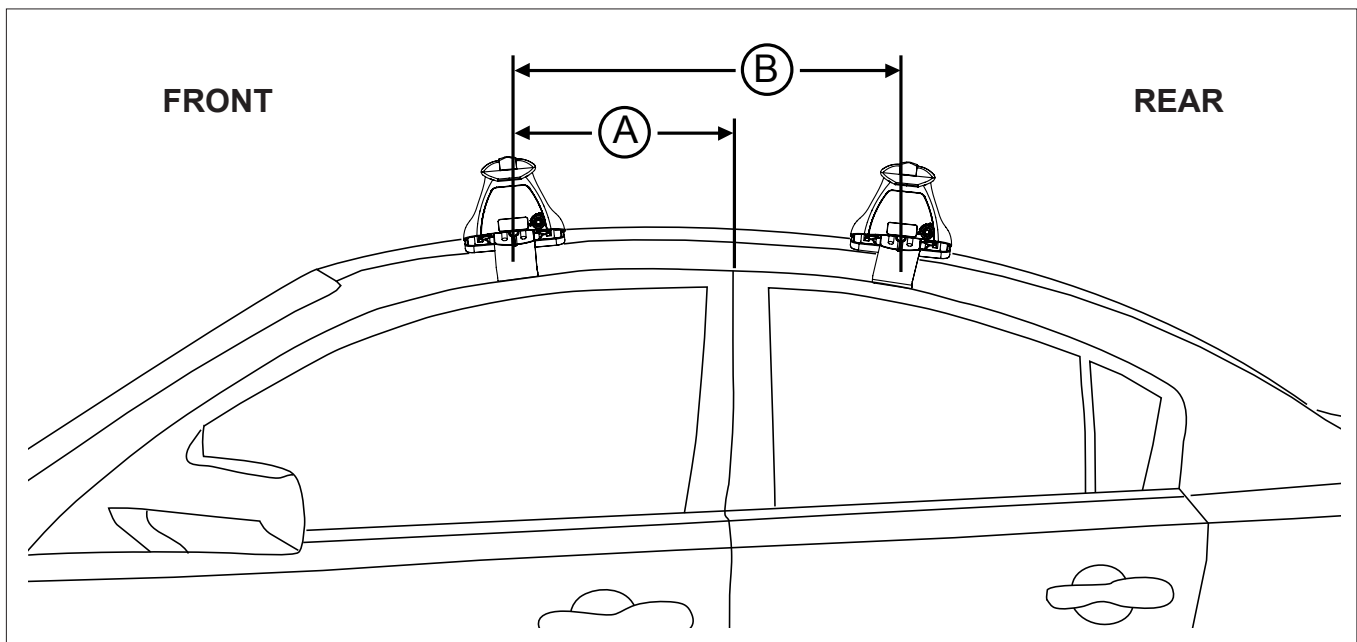

DK400 Rhino-Rack VA, DA, Euro & HD crossbar instruction

Measurement A: CENTRE of door jamb to CENTRE arrow of leg foot plate.

Measurement B: CENTRE of Front leg foot plate arrow to CENTRE of Rear leg foot plate arrow.

Carrying capacity: Roof rack is rated to 75kg. Please refer to manufacturers handbook for your vehicles maximum roof load capacity. Always use the lower of the two figures.

If your vehicle is not listed on this fitting instruction please refer to your countries Rhino-Rack web site for the latest information.

VEHICLE	Date	Measurement A	Measurement B	Load Rating (includes racks 5kg/ 11lbs)
Acura MDX	2014 -	100mm / 3,15/16"	750mm / 29,17/32"	75kg / 165lbs