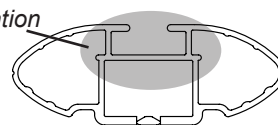

DK400 Rhino-Rack VA, DA, Euro & HD crossbar instruction

IDENTIFICATION CHART

VA crossbar

DA crossbar

EURO crossbar

HD crossbar

		FRONT CROSSBAR						REAR CROSSBAR								
		 Front Right Pad/ Clamp		 Front Left Pad/ Clamp		 Measurement strip length per side	 Measurement strip length per side	 Measurement strip length per side	 Measurement Distance (x)	 Foot plate arrow direction						
Vehicle	Date	Crossbar	Front Right Pad/Clamp	Front Left Pad/Clamp	Measurement strip length per side	Measurement strip length per side	Measurement strip length per side	Measurement Distance (x)	Foot plate arrow direction	Rear Right Pad/Clamp	Rear Left Pad/Clamp	Measurement strip length per side	Measurement strip length per side	Measurement Distance (x)	Foot plate arrow direction	
Acura MDX	2014 -	1375mm	M506 SUB0517	M505 SUB0517	178mm	123mm	1119mm / 40,1/8"	OUT	OUT	M506 SUB0516	M505 SUB0516	155mm	100mm	1073mm / 42,1/4"	OUT	
		Pad Arrow OUT														Pad Arrow OUT

DK400 Rhino-Rack VA, DA, Euro & HD crossbar instruction

Measurement A: CENTRE of door jamb to CENTRE arrow of leg foot plate.

Measurement B: CENTRE of Front leg foot plate arrow to CENTRE of Rear leg foot plate arrow.