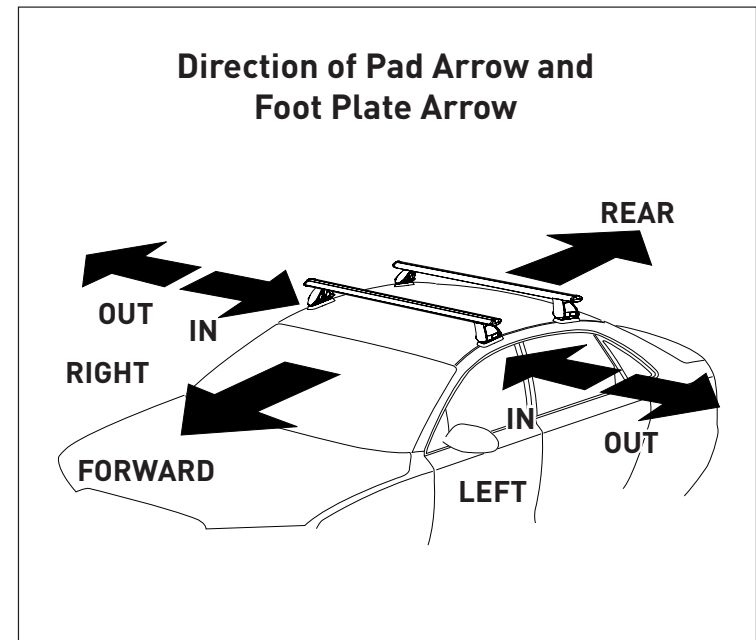

DK390 Rhino-Rack VA, Euro & HD crossbar instruction

Measurement A: CENTRE of door jamb to CENTRE arrow of leg foot plate.

Measurement B: CENTRE of Front leg foot plate arrow to CENTRE of Rear leg foot plate arrow.

Carrying capacity: Roof rack is rated to 75kg. Please refer to manufacturers handbook for your vehicles maximum roof load capacity. Always use the lower of the two figures.

If your vehicle is not listed on this fitting instruction please refer to your countries Rhino-Rack web site for the latest information.

VEHICLE	Date	Measurement A	Measurement B	Load Rating (includes racks 5kg/ 11lbs)
VW Golf MkVII (incl. GTi & R) 5dr Hatch	13 - 21	200mm / 7,7/8"	700mm / 27,9/16"	Up to* 75kg / 165lbs

*System Load Rating: Please refer to manufacturer’s handbook for your vehicle’s maximum roof load capacity. Always use the lower of the two figures