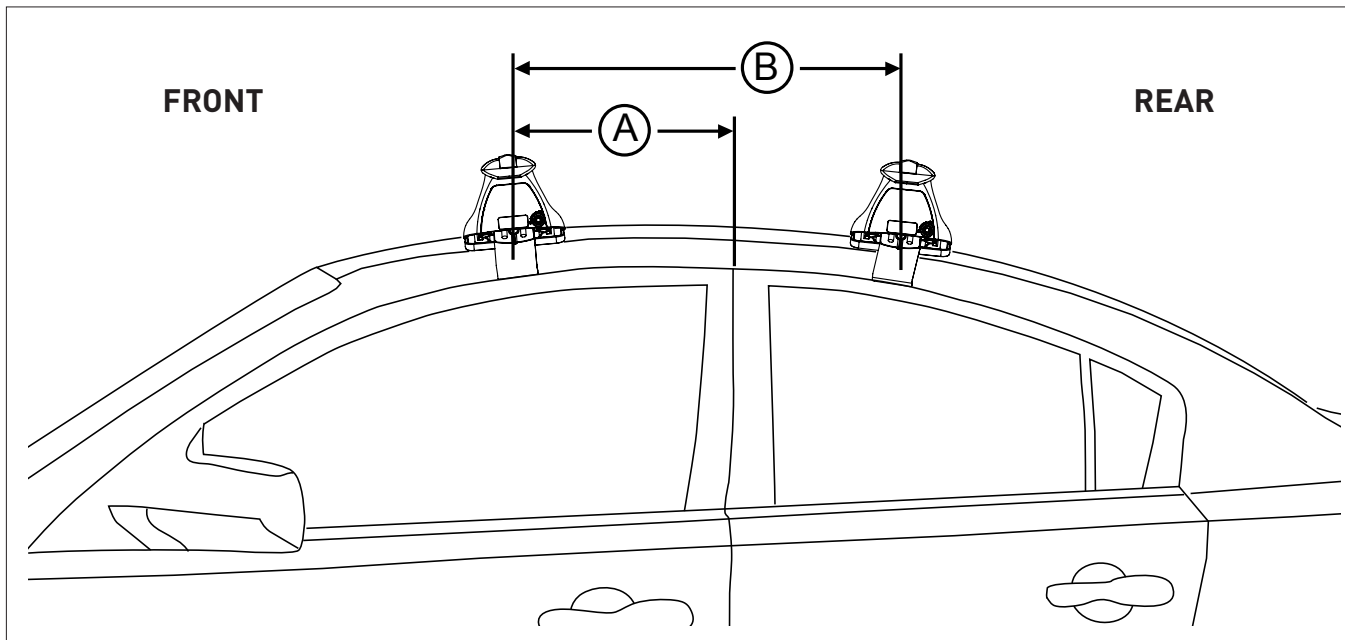

DK390 Rhino-Rack VA, Euro & HD crossbar instruction

Measurement A: CENTRE of door jamb to CENTRE arrow of leg foot plate.

Measurement B: CENTRE of Front leg foot plate arrow to CENTRE of Rear leg foot plate arrow.

Carrying capacity: Roof rack is rated to 75kg. Please refer to manufacturers handbook for your vehicles maximum roof load capacity. Always use the lower of the two figures.

If your vehicle is not listed on this fitting instruction please refer to your countries Rhino-Rack web site for the latest information.

VEHICLE	Date	Measurement A	Measurement B	Load Rating (includes racks 5kg/ 11lbs)
VW Golf MkVII (incl. GTi & R) 5dr Hatch	13 - 21	200mm / 7,7/8"	700mm / 27,9/16"	Up to* 75kg / 165lbs

*System Load Rating: Please refer to manufacturer’s handbook for your vehicle’s maximum roof load capacity. Always use the lower of the two figures