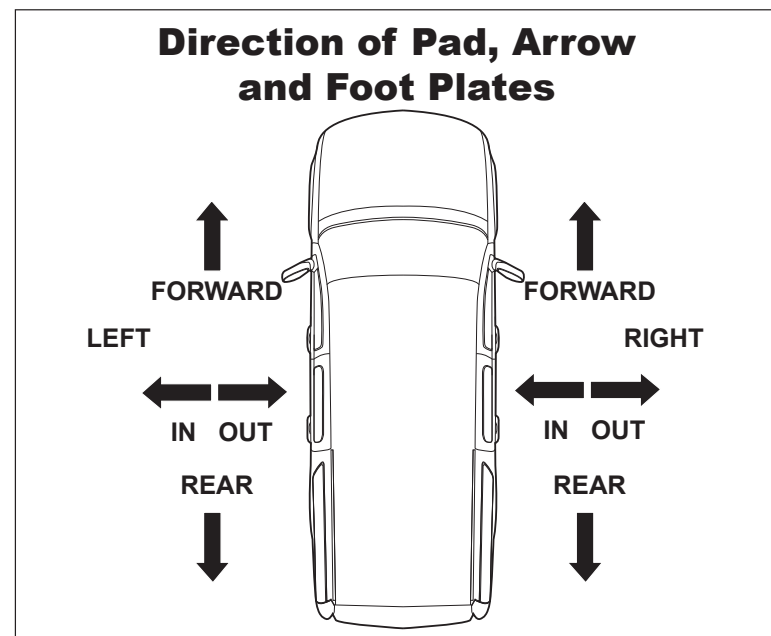

DK360 Rhino-Rack VA, DA, Euro & HD crossbar instruction

CONTROLLED

Measurement A: CENTRE of door jamb to CENTRE arrow of leg foot plate.

Measurement B: CENTRE of Front leg foot plate arrow to CENTRE of Rear leg foot plate arrow.

Carrying capacity: Roof rack is rated to 75kg. Please refer to manufacturers handbook for your vehicles maximum roof load capacity. Always use the lower of the two figures.

If your vehicle is not listed on this fitting instruction please refer to your countries Rhino-Rack web site for the latest information.

VEHICLE	Date	Measurement A	Measurement B	Load Rating (includes racks 5kg/ 11lbs)
Hyundai Santa Fe DM 5dr SUV	09/12 - 06/18	160mm / 6,19/64"	700mm / 27,9/16"	75kg/ 165lbs
Hyundai Santa Fe Sport DM 5dr SUV	09/12 - 06/18	160mm / 6,19/64"	700mm / 27,9/16"	75kg/ 165lbs