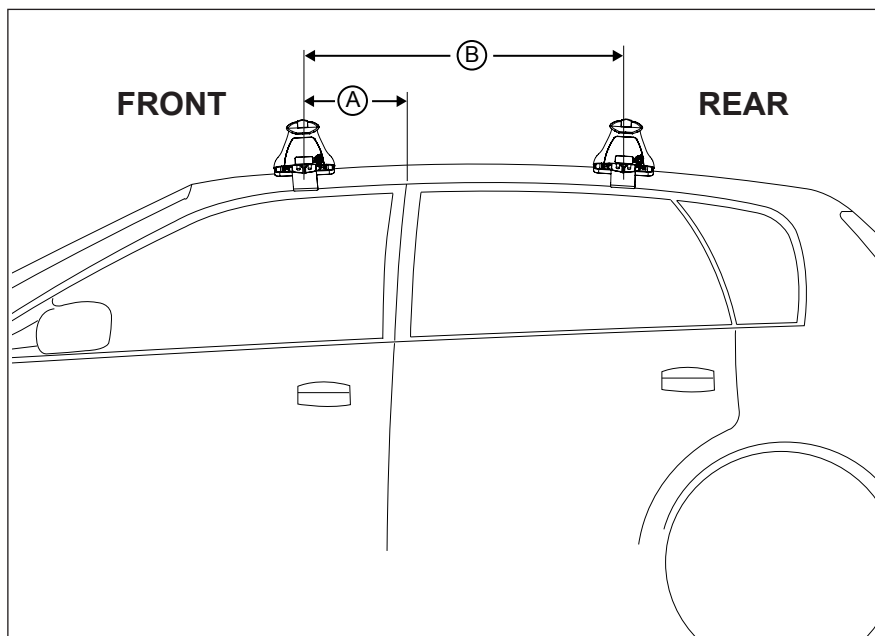

DK360 Rhino-Rack VA, DA, Euro & HD crossbar instruction

CONTROLLED

Measurement A: CENTRE of door jamb to CENTRE arrow of leg foot plate.

Measurement B: CENTRE of Front leg foot plate arrow to CENTRE of Rear leg foot plate arrow.

Carrying capacity: Roof rack is rated to 75kg. Please refer to manufacturers handbook for your vehicles maximum roof load capacity. Always use the lower of the two figures.

If your vehicle is not listed on this fitting instruction please refer to your countries Rhino-Rack web site for the latest information.

VEHICLE	Date	Measurement A	Measurement B	Load Rating (includes racks 5kg/ 11lbs)
Hyundai Santa Fe DM 5dr SUV	09/12 - 06/18	160mm / 6,19/64"	700mm / 27,9/16"	75kg/ 165lbs
Hyundai Santa Fe Sport DM 5dr SUV	09/12 - 06/18	160mm / 6,19/64"	700mm / 27,9/16"	75kg/ 165lbs