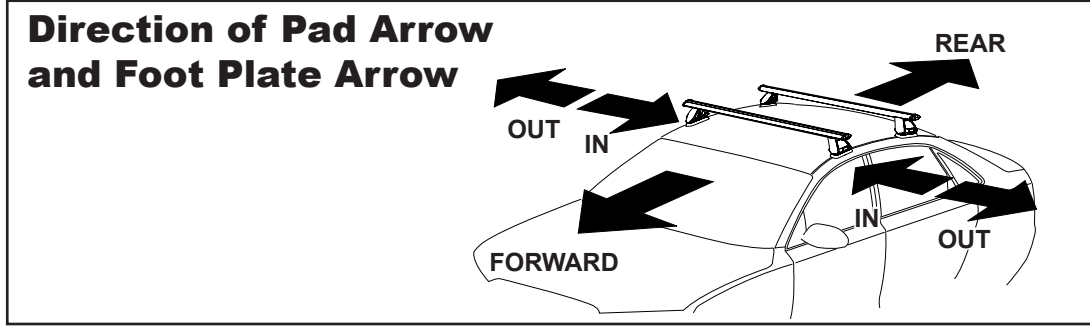

Rhino Rack 2500 Series - DK347 instruction

CONTROLLED

Measurement A: CENTRE of door jamb to CENTRE arrow of leg foot plate.

Measurement B: CENTRE of Front leg foot plate arrow to CENTRE of Rear leg foot plate arrow.

Carrying capacity: Roof rack is rated to 75kg. Please refer to manufacturers handbook for your vehicles maximum roof load capacity. Always use the the lower of the two figures.

If your vehicle is not listed on this fitting instruction please refer to your countries Rhino-Rack web site for the latest information.

VEHICLE	Date	Measurement A	Measurement B	Load Rating (includes racks 5kg/ 11lbs)
Toyota Corolla 5dr hatch <i>includes Skyview/ Panorama roof</i>	10/12-07/18	100mm / 3,15/16"	700mm / 27,9/16"	75kg / 165lbs
Toyota Auris/ Hybrid 5dr hatch <i>includes Skyview roof</i>	13-18	100mm / 3,15/16"	700mm / 27,9/16"	75kg / 165lbs
Scion iM 5dr hatch	14-16	100mm / 3,15/16"	700mm / 27,9/16"	75kg / 165lbs
Toyota Corolla iM 5dr hatch	14-18	100mm / 3,15/16"	700mm / 27,9/16"	75kg / 165lbs