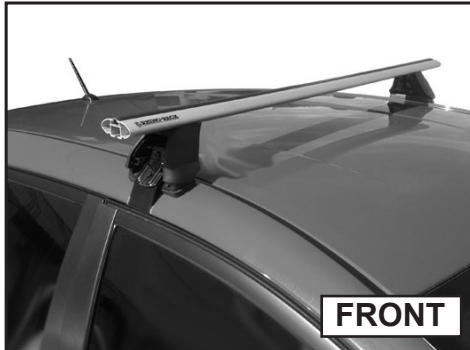

Rhino Rack 2500 Series - DK347 instruction

CONTROLLED

Measurement A: CENTRE of door jamb to CENTRE arrow of leg foot plate.

Measurement B: CENTRE of Front leg foot plate arrow to CENTRE of Rear leg foot plate arrow.

Carrying capacity: Roof rack is rated to 75kg. Please refer to manufacturers handbook for your vehicles maximum roof load capacity. Always use the the lower of the two figures.

If your vehicle is not listed on this fitting instruction please refer to your countries Rhino-Rack web site for the latest information.

VEHICLE	Date	Measurement A	Measurement B	Load Rating (includes racks 5kg/ 11lbs)
Toyota Corolla 5dr hatch <i>includes Skyview/ Panorama roof</i>	10/12-07/18	100mm / 3,15/16"	700mm / 27,9/16"	75kg / 165lbs
Toyota Auris/ Hybrid 5dr hatch <i>includes Skyview roof</i>	13-18	100mm / 3,15/16"	700mm / 27,9/16"	75kg / 165lbs
Scion iM 5dr hatch	14-16	100mm / 3,15/16"	700mm / 27,9/16"	75kg / 165lbs
Toyota Corolla iM 5dr hatch	14-18	100mm / 3,15/16"	700mm / 27,9/16"	75kg / 165lbs