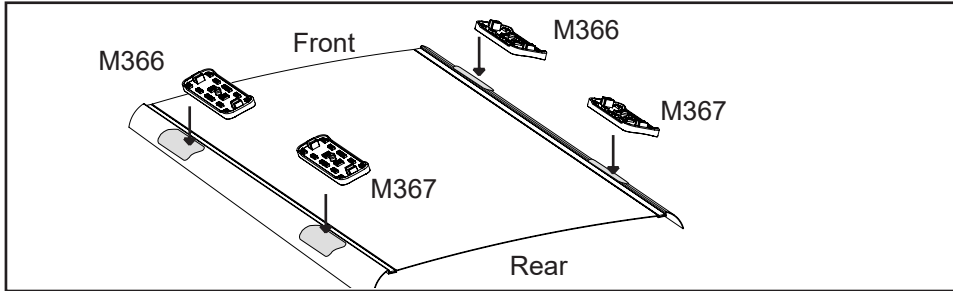

Rhino Rack 2500 Series - DK347 instruction

CONTROLLED

Measurement A: CENTRE of door jamb to CENTRE arrow of leg foot plate.

Measurement B: CENTRE of Front leg foot plate arrow to CENTRE of Rear leg foot plate arrow.

Carrying capacity: Roof rack is rated to 75kg. Please refer to manufacturers handbook for your vehicles maximum roof load capacity. Always use the the lower of the two figures.

If your vehicle is not listed on this fitting instruction please refer to your countries Rhino-Rack web site for the latest information.

VEHICLE	Date	Measurement A	Measurement B	Load Rating (includes racks 5kg/ 11lbs)
Toyota Corolla 5dr hatch <i>includes Skyview/ Panorama roof</i>	10/12-07/18	100mm / 3,15/16"	700mm / 27,9/16"	75kg / 165lbs
Toyota Auris/ Hybrid 5dr hatch <i>includes Skyview roof</i>	13-18	100mm / 3,15/16"	700mm / 27,9/16"	75kg / 165lbs
Scion iM 5dr hatch	14-16	100mm / 3,15/16"	700mm / 27,9/16"	75kg / 165lbs
Toyota Corolla iM 5dr hatch	14-18	100mm / 3,15/16"	700mm / 27,9/16"	75kg / 165lbs