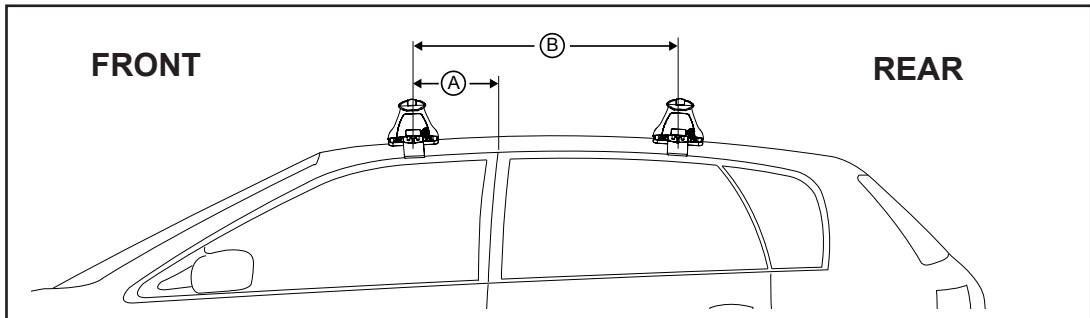

Rhino Rack 2500 Series - DK347 instruction

CONTROLLED

Measurement A: CENTRE of door jamb to CENTRE arrow of leg foot plate.

Measurement B: CENTRE of Front leg foot plate arrow to CENTRE of Rear leg foot plate arrow.

Carrying capacity: Roof rack is rated to 75kg. Please refer to manufacturers handbook for your vehicles maximum roof load capacity. Always use the the lower of the two figures.

If your vehicle is not listed on this fitting instruction please refer to your countries Rhino-Rack web site for the latest information.

VEHICLE	Date	Measurement A	Measurement B	Load Rating (includes racks 5kg/ 11lbs)
Toyota Corolla 5dr hatch <i>includes Skyview/ Panorama roof</i>	10/12-07/18	100mm / 3,15/16"	700mm / 27,9/16"	75kg / 165lbs
Toyota Auris/ Hybrid 5dr hatch <i>includes Skyview roof</i>	13-18	100mm / 3,15/16"	700mm / 27,9/16"	75kg / 165lbs
Scion iM 5dr hatch	14-16	100mm / 3,15/16"	700mm / 27,9/16"	75kg / 165lbs
Toyota Corolla iM 5dr hatch	14-18	100mm / 3,15/16"	700mm / 27,9/16"	75kg / 165lbs