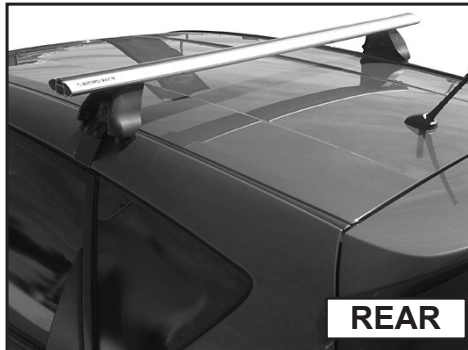

Rhino Rack 2500 Series - DK347 instruction

CONTROLLED

Measurement A: CENTRE of door jamb to CENTRE arrow of leg foot plate.

Measurement B: CENTRE of Front leg foot plate arrow to CENTRE of Rear leg foot plate arrow.

Carrying capacity: Roof rack is rated to 75kg. Please refer to manufacturers handbook for your vehicles maximum roof load capacity. Always use the the lower of the two figures.

If your vehicle is not listed on this fitting instruction please refer to your countries Rhino-Rack web site for the latest information.

VEHICLE	Date	Measurement A	Measurement B	Load Rating (includes racks 5kg/ 11lbs)
Toyota Corolla 5dr hatch <i>includes Skyview/ Panorama roof</i>	10/12-07/18	100mm / 3,15/16"	700mm / 27,9/16"	75kg / 165lbs
Toyota Auris/ Hybrid 5dr hatch <i>includes Skyview roof</i>	13-18	100mm / 3,15/16"	700mm / 27,9/16"	75kg / 165lbs
Scion iM 5dr hatch	14-16	100mm / 3,15/16"	700mm / 27,9/16"	75kg / 165lbs
Toyota Corolla iM 5dr hatch	14-18	100mm / 3,15/16"	700mm / 27,9/16"	75kg / 165lbs