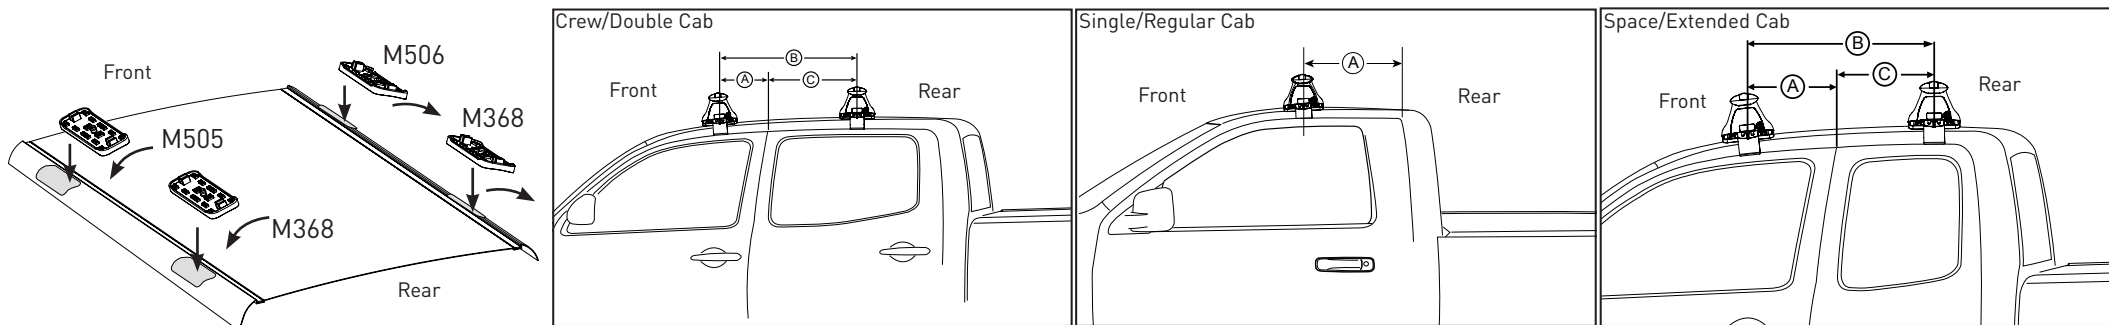

DK330 / DK330R / DK330F Rhino-Rack VA, Aero, Euro & HD Crossbar Instruction

Measurement A: CENTRE of door jamb to CENTRE arrow of leg foot plate.

Measurement B: CENTRE of Front leg foot plate arrow to CENTRE of Rear leg foot plate arrow.

Carrying capacity: Roof rack is rated to 75kg. Please refer to manufacturers handbook for your vehicles maximum roof load capacity. Always use the lower of the two figures.

If your vehicle is not listed on this fitting instruction please refer to your countries Rhino-Rack web site for the latest information.

VEHICLE	Date	Measurement A	Measurement B	Measurement C	Load Rating (incl. racks 5kg/ 11lbs)
Holden Colorado Gen2 Single Cab RG	2012-2020	230mm / 9,1/16"	-	-	Up to* 35kg / 77lbs
Holden Colorado Gen2 Space Cab RG (double crossbar)	2012-2020	320mm / 12,19/32"	700mm / 27,9/16" (double crossbar)		Up to* 75kg / 165lbs
Holden Colorado Gen2 Space Cab RG (single front OR rear bar)	2012-2020	320mm / 12,19/32" (single front bar option)		380mm / 14,31/32" (single rear bar option)	Up to* 35kg / 77lbs
Holden Colorado Gen2 Space Cab RG (single centre bar)	2012-2020	30mm / 1,3/16"	-	-	Up to* 35kg / 77lbs
Holden Colorado Gen2 Crew Cab RG (double crossbar)	2012-2020	250mm / 9,27/32"	700mm / 27,9/16" (double crossbar)		Up to* 75kg / 165lbs
Holden Colorado Gen2 Crew Cab RG (single front OR rear bar)	2012-2020	250mm / 9,27/32" (single front bar option)		450mm / 17,23/32" (single front bar option)	Up to* 35kg / 77lbs
Chevrolet S10 Gen3/Colorado Gen2 Single Cab (single centre bar)	2013-2021/ 2013-2022	230mm / 9,1/16"	-	-	Up to* 35kg / 77lbs