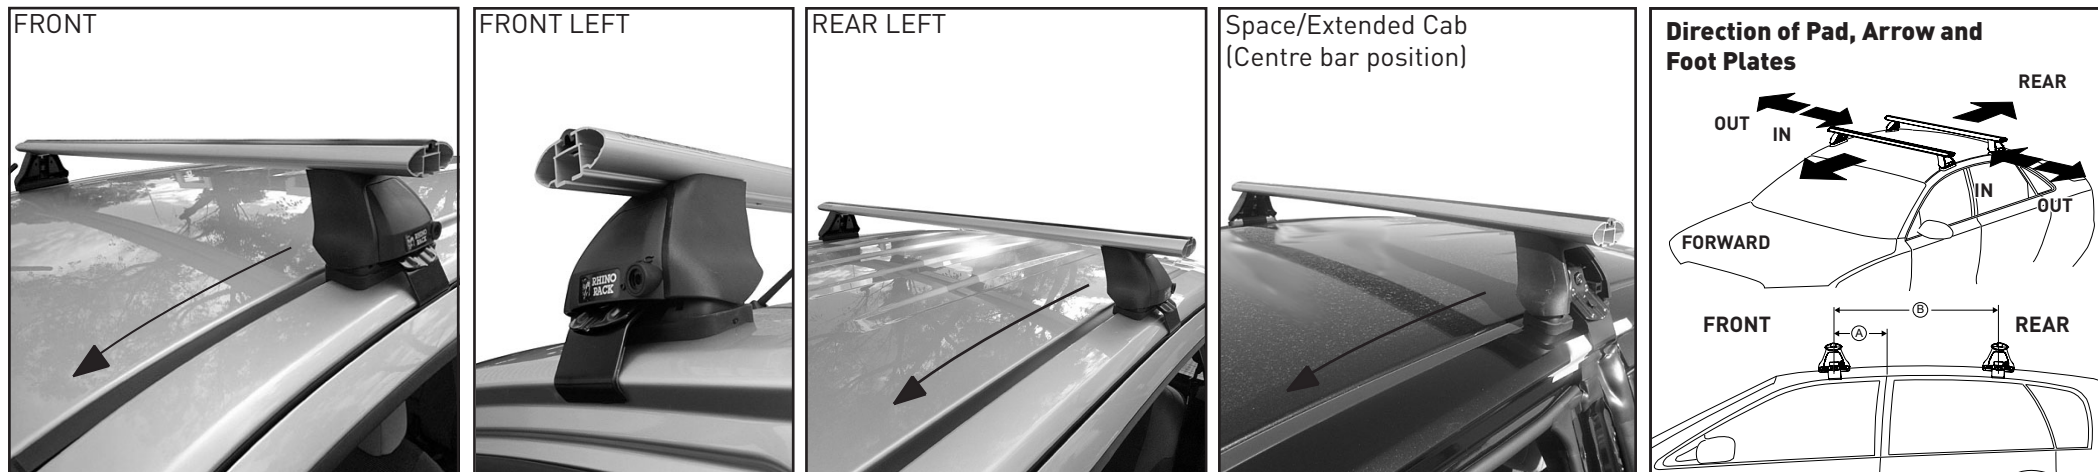

DK330 / DK330R / DK330F Rhino-Rack VA, Aero, Euro & HD Crossbar Instruction

Measurement A: CENTRE of door jamb to CENTRE arrow of leg foot plate.

Measurement B: CENTRE of Front leg foot plate arrow to CENTRE of Rear leg foot plate arrow.

Carrying capacity: Roof rack is rated to 75kg. Please refer to manufacturers handbook for your vehicles maximum roof load capacity. Always use the lower of the two figures.

If your vehicle is not listed on this fitting instruction please refer to your countries Rhino-Rack web site for the latest information.

VEHICLE	Date	Measurement A	Measurement B	Measurement C	Load Rating (includes racks 5kg/ 11lbs)
Chevrolet S10 Gen3/Colorado Gen2 Extended Cab (double crossbar)	2013-2021/ 2013-2022	320mm / 12,19/32"	700mm / 27,9/16" (double crossbar)		Up to* 75kg / 165lbs
Chevrolet S10 Gen3/Colorado Gen2 Extended Cab (single front OR rear bar)	2013-2021/ 2013-2022	320mm / 12,19/32" (single front bar option)		380mm / 14,31/32" (single rear bar option)	Up to* 35kg / 77lbs
Chevrolet S10 Gen3/Colorado Gen2 Extended Cab (single centre bar)	2013-2021/ 2013-2022	30mm / 1,3/16"	-	-	Up to* 35kg / 77lbs
Chevrolet S10 Gen3/Colorado Gen2 Crew Cab RG (double crossbar)	2013-2021/ 2013-2022	250mm / 9,27/32"	700mm / 27,9/16" (double crossbar)		Up to* 75kg / 165lbs
Chevrolet S10 Gen3/Colorado Gen2 Crew Cab RG (single front OR rear bar)	2013-2021/ 2013-2022	250mm / 9,27/32" (single front bar option)		450mm / 17,23/32" (single rear bar option)	Up to* 35kg / 77lbs