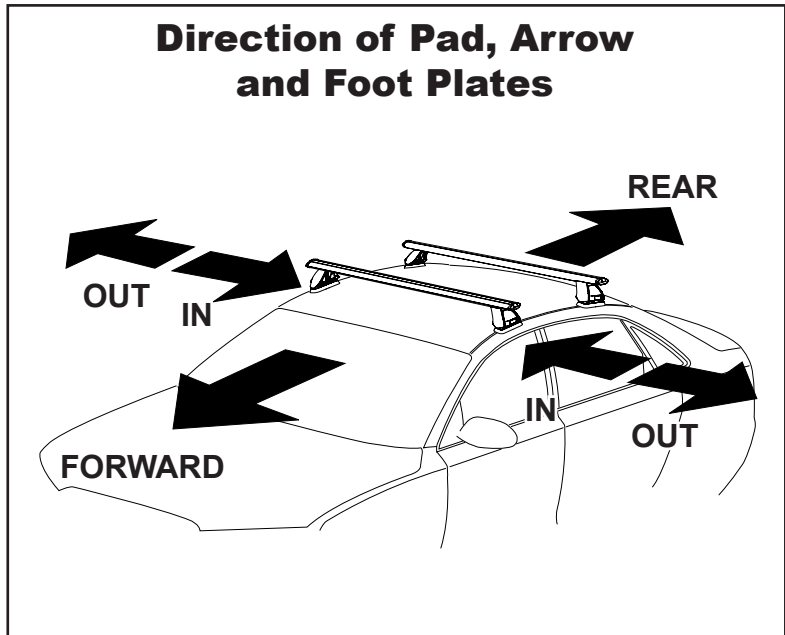

DK321 Rhino-Rack VA, Aero, Euro & HD crossbar instruction

Measurement A: CENTRE of door jamb to CENTRE arrow of leg foot plate.

Measurement B: CENTRE of Front leg foot plate arrow to CENTRE of Rear leg foot plate arrow.

Carrying capacity: Roof rack is rated to 75kg. Please refer to manufacturers handbook for your vehicles maximum roof load capacity. Always use the lower of the two figures.

If your vehicle is not listed on this fitting instruction please refer to your countries Rhino-Rack web site for the latest information.

VEHICLE	Date	Measurement A	Measurement B	Load Rating (includes racks 5kg/ 11lbs)
Toyota Camry 50R 4dr sedan	2012-	290mm / 11,27/64"	660mm / 25,63/64"	60kg / 132lbs
Toyota Aurion 50R 4dr sedan	2012-	290mm / 11,27/64"	660mm / 25,63/64"	60kg / 132lbs