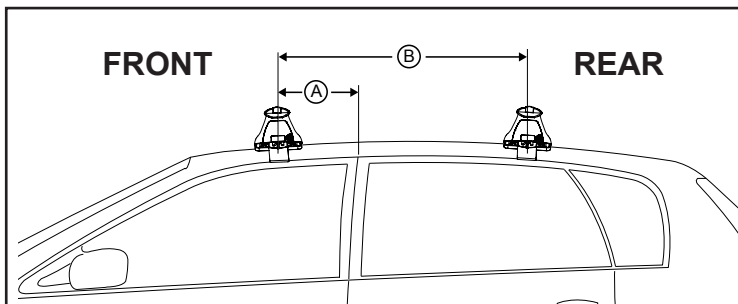

DK321 Rhino-Rack VA, Aero, Euro & HD crossbar instruction

Measurement A: CENTRE of door jamb to CENTRE arrow of leg foot plate.

Measurement B: CENTRE of Front leg foot plate arrow to CENTRE of Rear leg foot plate arrow.

Carrying capacity: Roof rack is rated to 75kg. Please refer to manufacturers handbook for your vehicles maximum roof load capacity. Always use the lower of the two figures.

If your vehicle is not listed on this fitting instruction please refer to your countries Rhino-Rack web site for the latest information.

VEHICLE	Date	Measurement A	Measurement B	Load Rating (includes racks 5kg/ 11lbs)
Toyota Camry 50R 4dr sedan	2012-	290mm / 11,27/64"	660mm / 25,63/64"	60kg / 132lbs
Toyota Aurion 50R 4dr sedan	2012-	290mm / 11,27/64"	660mm / 25,63/64"	60kg / 132lbs