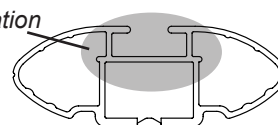

## IDENTIFICATION CHART

VA crossbar

AERO crossbar

EURO crossbar

HD crossbar

### REAR CROSSBAR

Vehicle	Date	Crossbar	FRONT CROSSBAR					REAR CROSSBAR						
			Front Right Pad/Clamp	Front Left Pad/Clamp	Measurement strip length per side	Measurement strip length per side	Measurement Distance (x)	Foot plate arrow direction	Rear Right Pad/Clamp	Rear Left Pad/Clamp	Measurement strip length per side	Measurement strip length per side	Measurement Distance (x)	Foot plate arrow direction
Toyota Camry 50R 4dr sedan	2012-	1180mm	M282 SUB0372	M281 SUB0372	173mm	118mm	914mm / 35,63/64"	OUT	M527 SUB0373	M528 SUB0373	155mm	100mm	878mm / 34,9/16"	OUT
			Arrow FORWARD						Arrow FORWARD					
Toyota Aurion 50R 4dr sedan	2012-	1180mm	M282 SUB0372	M281 SUB0372	173mm	118mm	914mm / 35,63/64"	OUT	M527 SUB0373	M528 SUB0373	155mm	100mm	878mm / 34,9/16"	OUT
			Arrow FORWARD						Arrow FORWARD					