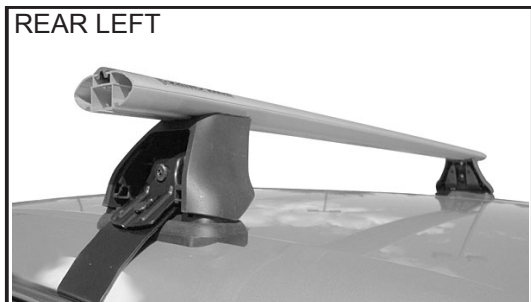

DK321 Rhino-Rack VA, Aero, Euro & HD crossbar instruction

Measurement A: CENTRE of door jamb to CENTRE arrow of leg foot plate.

Measurement B: CENTRE of Front leg foot plate arrow to CENTRE of Rear leg foot plate arrow.

Carrying capacity: Roof rack is rated to 75kg. Please refer to manufacturers handbook for your vehicles maximum roof load capacity. Always use the lower of the two figures.

If your vehicle is not listed on this fitting instruction please refer to your countries Rhino-Rack web site for the latest information.

VEHICLE	Date	Measurement A	Measurement B	Load Rating (includes racks 5kg/ 11lbs)
Toyota Camry 50R 4dr sedan	2012-	290mm / 11,27/64"	660mm / 25,63/64"	60kg / 132lbs
Toyota Aurion 50R 4dr sedan	2012-	290mm / 11,27/64"	660mm / 25,63/64"	60kg / 132lbs