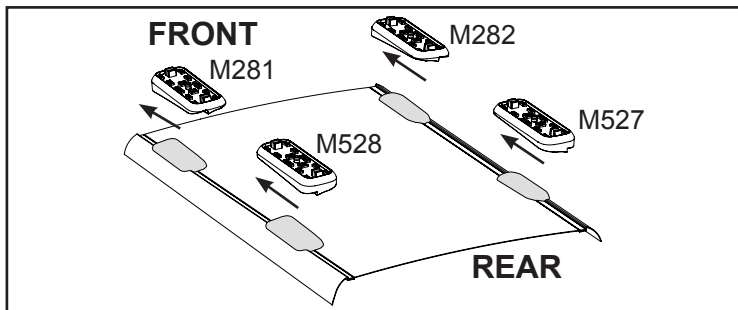

DK321 Rhino-Rack VA, Aero, Euro & HD crossbar instruction

Measurement A: CENTRE of door jamb to CENTRE arrow of leg foot plate.

Measurement B: CENTRE of Front leg foot plate arrow to CENTRE of Rear leg foot plate arrow.

Carrying capacity: Roof rack is rated to 75kg. Please refer to manufacturers handbook for your vehicles maximum roof load capacity. Always use the lower of the two figures.

If your vehicle is not listed on this fitting instruction please refer to your countries Rhino-Rack web site for the latest information.

VEHICLE	Date	Measurement A	Measurement B	Load Rating (includes racks 5kg/ 11lbs)
Toyota Camry 50R 4dr sedan	2012-	290mm / 11,27/64"	660mm / 25,63/64"	60kg / 132lbs
Toyota Aurion 50R 4dr sedan	2012-	290mm / 11,27/64"	660mm / 25,63/64"	60kg / 132lbs