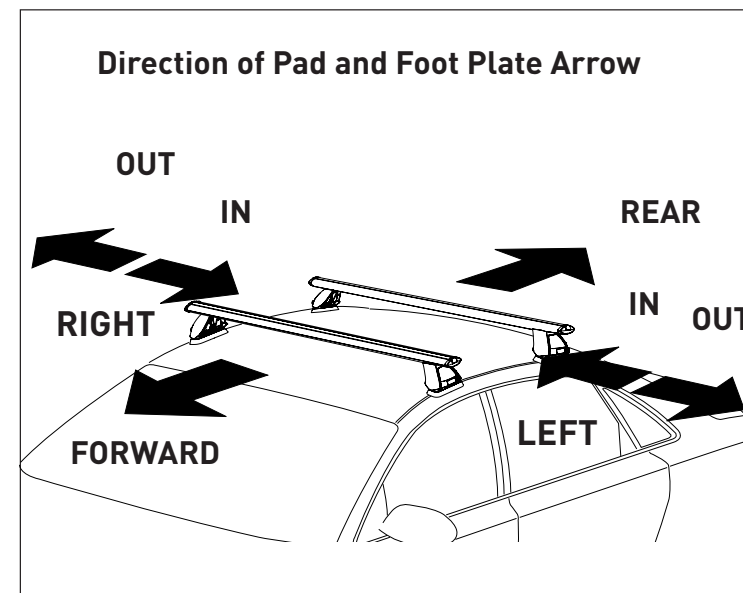

DK228 CROSSBAR INSTRUCTION

VA, EURO & HD

Carrying Capacity: The roof rack is rated to 75kg. Please refer to manufacturers handbook for your vehicles maximum roof load capacity. Always use the lower of the two figures.

VEHICLE	Date	(A)	(B)
Ford Edge SUV	2007 -	170mm / 6,11/16"	700mm / 27,9/16"
Lincoln MKX SUV	2007 -	170mm / 6,11/16"	700mm / 27,9/16"
Mitsubishi Outlander SUV	2007 - 2012	170mm / 6,11/16"	700mm / 27,9/16"
Ford Maverick	2022 -	200mm / 7 7/8"	700mm / 27,9/16"

*System Load Rating: Please refer to manufacturer's handbook for your vehicle's maximum roof load capacity. Always use the lower of the two figures.