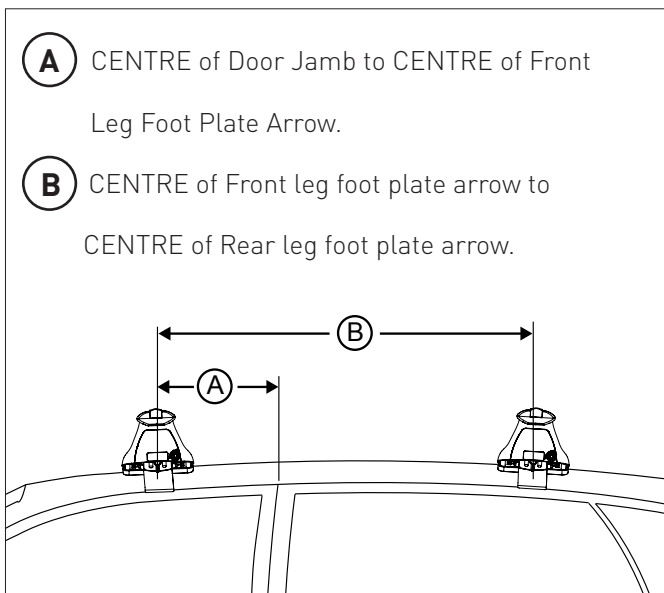

DK228 CROSSBAR INSTRUCTION

VA, EURO & HD

CROSSBAR ID

PAD, CLAMP & CROSSBAR DETAILS

CROSSBAR ID			PAD, CLAMP & CROSSBAR DETAILS											
			FRONT CROSSBAR					REAR CROSSBAR						
 VA  EURO  HD														
Vehicle	Date	Crossbar	Front Right Pad/Clamp	Front Left Pad/Clamp	Measurement Strip Length Per Side		Measurement Distance (X)	Foot Plate Arrow Direction	Rear Right Pad/Clamp	Rear Left Pad/Clamp	Measurement Strip Length Per Side		Measurement Distance (X)	Foot Plate Arrow Direction
Ford Maverick	2022-	1375mm	M415 SUB0264	M414 SUB0264	205mm	150mm	1173mm/ 46 3/16"	OUT	M416 SUB0264	M416 SUB0264	209mm	154mm	1181mm/ 46 1/2"	OUT
			Pad Arrow OUT						Pad Arrow OUT					

DK228 CROSSBAR INSTRUCTION

VA, EURO & HD

Carrying Capacity: The roof rack is rated to 75kg. Please refer to manufacturers handbook for your vehicles maximum roof load capacity. Always use the lower of the two figures.