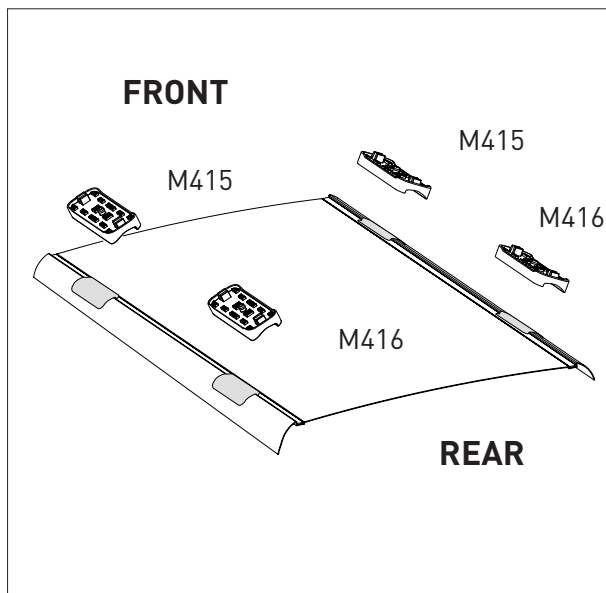

DK228 CROSSBAR INSTRUCTION

VA, EURO & HD

Carrying Capacity: The roof rack is rated to 75kg. Please refer to manufacturers handbook for your vehicles maximum roof load capacity. Always use the lower of the two figures.

VEHICLE	Date	(A)	(B)
Ford Edge SUV	2007 -	170mm / 6,11/16"	700mm / 27,9/16"
Lincoln MKX SUV	2007 -	170mm / 6,11/16"	700mm / 27,9/16"
Mitsubishi Outlander SUV	2007 - 2012	170mm / 6,11/16"	700mm / 27,9/16"
Ford Maverick	2022 -	200mm / 7 7/8"	700mm / 27,9/16"

*System Load Rating: Please refer to manufacturer's handbook for your vehicle's maximum roof load capacity. Always use the lower of the two figures.