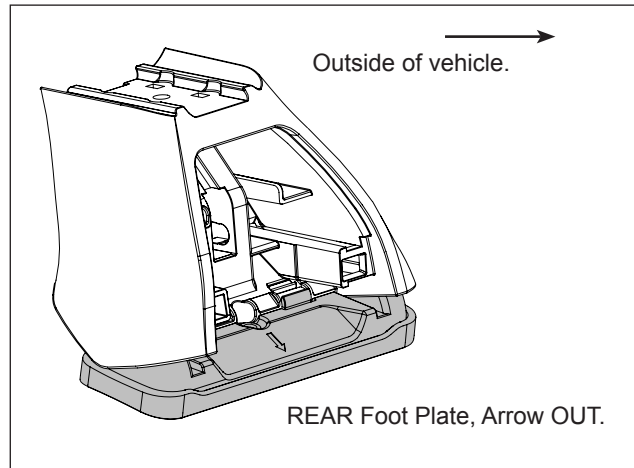

DK176 Rhino-Rack VA, Aero, Euro & HD crossbar instruction

Measurement A: CENTRE of door jamb to CENTRE arrow of leg foot plate.

Measurement B: CENTRE of Front leg foot plate arrow to CENTRE of Rear leg foot plate arrow.

Carrying capacity: Roof rack is rated to 75kg. Please refer to manufacturers handbook for your vehicles maximum roof load capacity. Always use the lower of the two figures.

If your vehicle is not listed on this fitting instruction please refer to your countries Rhino-Rack web site for the latest information.

*NOTE for Acura MDX.

FRONT - Foot Plate Arrow faces IN.
REAR - Foot Plate Arrow faces OUT.

VEHICLE	Date	Measurement A	Measurement B	Load Rating (includes racks 5kg/11lbs)
Acura MDX 5dr SUV W/O rails	10/2006 on	230mm / 9,1/16"	700mm / 27,9/16"	75kg / 165lbs