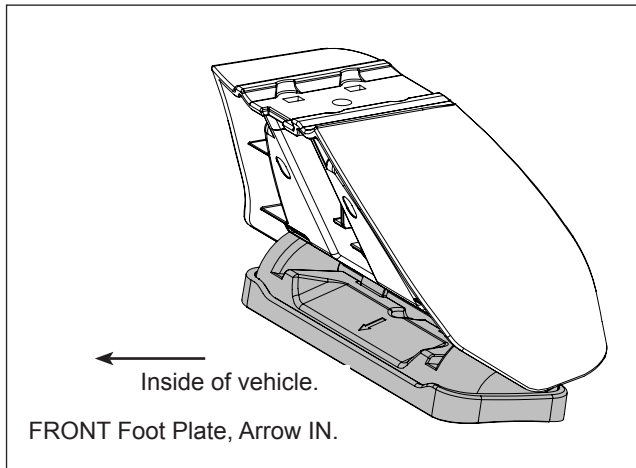

DK176 Rhino-Rack VA, Aero, Euro & HD crossbar instruction

Measurement A: CENTRE of door jamb to CENTRE arrow of leg foot plate.

Measurement B: CENTRE of Front leg foot plate arrow to CENTRE of Rear leg foot plate arrow.

Carrying capacity: Roof rack is rated to 75kg. Please refer to manufacturers handbook for your vehicles maximum roof load capacity. Always use the lower of the two figures.

If your vehicle is not listed on this fitting instruction please refer to your countries Rhino-Rack web site for the latest information.

*NOTE for Acura MDX.

FRONT - Foot Plate Arrow faces IN.
REAR - Foot Plate Arrow faces OUT.

VEHICLE	Date	Measurement A	Measurement B	Load Rating (includes racks 5kg/11lbs)
Acura MDX 5dr SUV W/O rails	10/2006 on	230mm / 9,1/16"	700mm / 27,9/16"	75kg / 165lbs