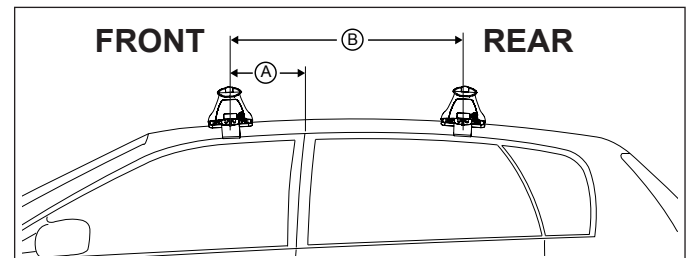

DK176 Rhino-Rack VA, Aero, Euro & HD crossbar instruction

Measurement A: CENTRE of door jamb to CENTRE arrow of leg foot plate.

Measurement B: CENTRE of Front leg foot plate arrow to CENTRE of Rear leg foot plate arrow.

Carrying capacity: Roof rack is rated to 75kg. Please refer to manufacturers handbook for your vehicles maximum roof load capacity. Always use the lower of the two figures.

If your vehicle is not listed on this fitting instruction please refer to your countries Rhino-Rack web site for the latest information.

*NOTE for Acura MDX.

FRONT - Foot Plate Arrow faces IN.
REAR - Foot Plate Arrow faces OUT.

VEHICLE	Date	Measurement A	Measurement B	Load Rating (includes racks 5kg/11lbs)
Acura MDX 5dr SUV W/O rails	10/2006 on	230mm / 9,1/16"	700mm / 27,9/16"	75kg / 165lbs