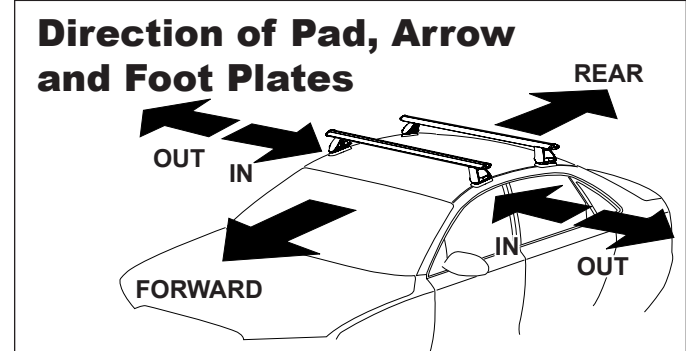

DK176 Rhino-Rack VA, Aero, Euro & HD crossbar instruction

Measurement A: CENTRE of door jamb to CENTRE arrow of leg foot plate.

Measurement B: CENTRE of Front leg foot plate arrow to CENTRE of Rear leg foot plate arrow.

Carrying capacity: Roof rack is rated to 75kg. Please refer to manufacturers handbook for your vehicles maximum roof load capacity. Always use the lower of the two figures.

If your vehicle is not listed on this fitting instruction please refer to your countries Rhino-Rack web site for the latest information.

*NOTE for Acura MDX.

FRONT - Foot Plate Arrow faces IN.
REAR - Foot Plate Arrow faces OUT.

VEHICLE	Date	Measurement A	Measurement B	Load Rating (includes racks 5kg/11lbs)
Acura MDX 5dr SUV W/O rails	10/2006 on	230mm / 9,1/16"	700mm / 27,9/16"	75kg / 165lbs