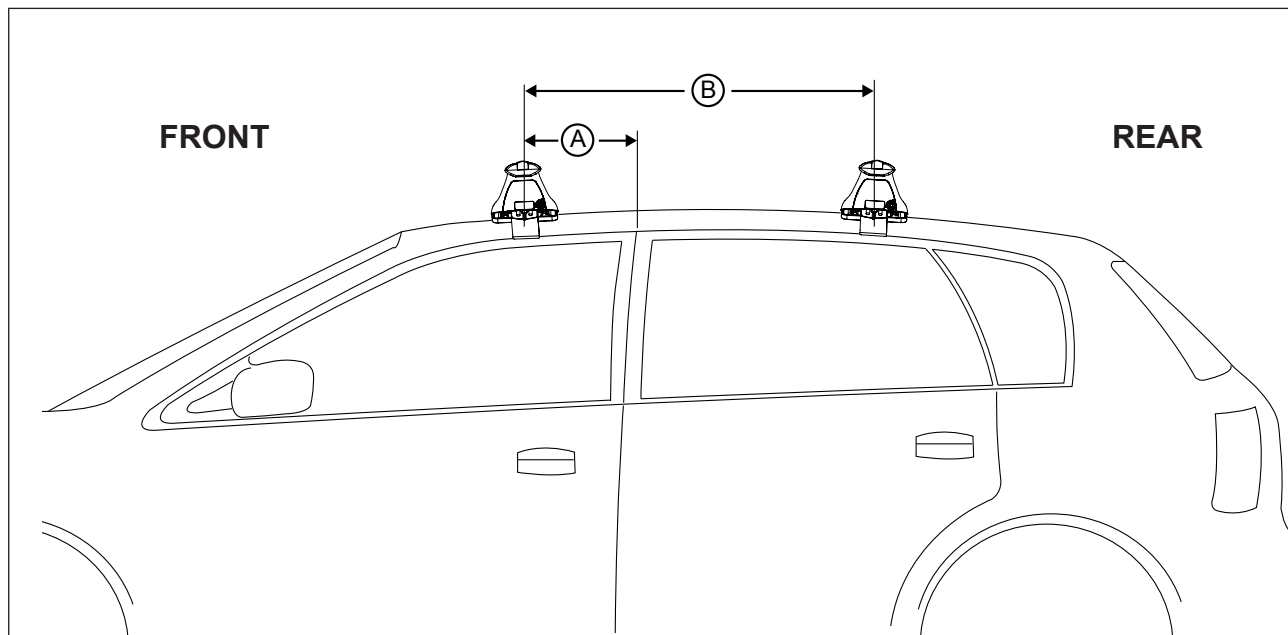

DK152 Rhino-Rack VA, Aero, Euro & HD crossbar instruction

Measurement A: CENTRE of door jamb to CENTRE arrow of leg foot plate.

Measurement B: CENTRE of Front leg foot plate arrow to CENTRE of Rear leg foot plate arrow.

Carrying capacity: Roof rack is rated to 75kg. Please refer to manufacturers handbook for your vehicles maximum roof load capacity. Always use the lower of the two figures.

If your vehicle is not listed on this fitting instruction please refer to your countries Rhino-Rack web site for the latest information.

VEHICLE	Date	Measurement A	Measurement B	Load Rating (includes racks 5kg/11lbs)
Honda Civic 4dr Sedan	2006 on	300mm / 11,13/16"	700mm / 27,9/16"	50kg / 110lbs
Scion XB 5dr Hatch	2008 on	230mm / 9,1/16"	700mm / 27,9/16"	60kg / 132lbs
Toyota Corolla E140 4dr sedan	2009-13	240mm / 9,29/64"	700mm / 27,9/16"	50kg / 110lbs
Toyota Rukus 5dr hatch	06/2010 on	230mm / 9,1/16"	700mm / 27,9/16"	60kg / 132lbs