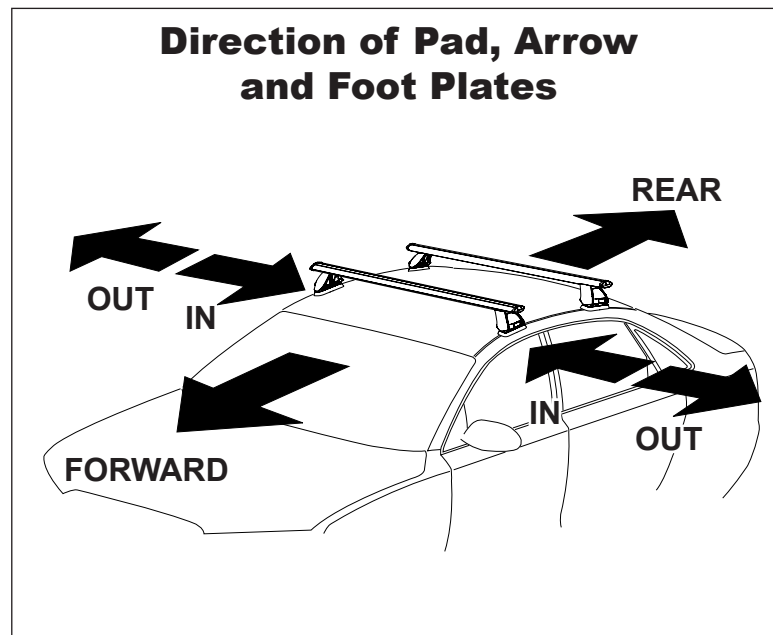

DK152 Rhino-Rack VA, Aero, Euro & HD crossbar instruction

Measurement A: CENTRE of door jamb to CENTRE arrow of leg foot plate.

Measurement B: CENTRE of Front leg foot plate arrow to CENTRE of Rear leg foot plate arrow.

Carrying capacity: Roof rack is rated to 75kg. Please refer to manufacturers handbook for your vehicles maximum roof load capacity. Always use the lower of the two figures.

If your vehicle is not listed on this fitting instruction please refer to your countries Rhino-Rack web site for the latest information.

VEHICLE	Date	Measurement A	Measurement B	Load Rating (includes racks 5kg/11lbs)
Honda Civic 4dr Sedan	2006 on	300mm / 11,13/16"	700mm / 27,9/16"	50kg / 110lbs
Scion XB 5dr Hatch	2008 on	230mm / 9,1/16"	700mm / 27,9/16"	60kg / 132lbs
Toyota Corolla E140 4dr sedan	2009-13	240mm / 9,29/64"	700mm / 27,9/16"	50kg / 110lbs
Toyota Rukus 5dr hatch	06/2010 on	230mm / 9,1/16"	700mm / 27,9/16"	60kg / 132lbs