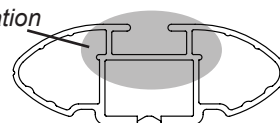

## IDENTIFICATION CHART

VA crossbar

AERO crossbar

EURO crossbar

HD crossbar

Vehicle	Date	Crossbar	FRONT CROSSBAR					REAR CROSSBAR						
			Front Right Pad/ Clamp	Front Left Pad/ Clamp	Measurement strip length per side	Measurement strip length per side	Measurement Distance ( x )	Foot plate arrow direction	Rear Right Pad/ Clamp	Rear Left Pad/ Clamp	Measurement strip length per side	Measurement strip length per side	Measurement Distance ( x )	Foot plate arrow direction
Honda Civic 4dr sedan	2006-11	1260mm	M366 SUB0151	M366 SUB0151	186mm	73mm	1020mm / 40,5/32"	OUT	M366 SUB0151	M366 SUB0151	162mm	49mm	972mm / 38,17/64"	OUT
			Arrow FORWARD						Arrow FORWARD					
Scion XB 5dr hatch	2008 on	1375mm	M366 SUB0151	M366 SUB0151	198mm	143mm	1159mm / 45,5/8"	OUT	M366 SUB0151	M366 SUB0151	195mm	140mm	1153mm / 45,25/64"	OUT
			Arrow FORWARD						Arrow FORWARD					
Toyota Corolla E140 4dr sedan	2009-13	1180mm	M366 SUB0151	M366 SUB0151	201mm	146mm	970mm / 38,3/16"	OUT	M366 SUB0151	M366 SUB0151	195mm	140mm	958mm / 37,23/32"	OUT
			Arrow FORWARD						Arrow FORWARD					
Toyota Rukus 5dr hatch	06/2010 on	1375mm	M366 SUB0151	M366 SUB0151	198mm	143mm	1159mm / 45,5/8"	OUT	M366 SUB0151	M366 SUB0151	195mm	140mm	1153mm / 45,25/64"	OUT
			Arrow FORWARD						Arrow FORWARD					

# DK152 Rhino-Rack VA, Aero, Euro & HD crossbar instruction

**Measurement A:** CENTRE of door jamb to CENTRE arrow of leg foot plate.

**Measurement B:** CENTRE of Front leg foot plate arrow to CENTRE of Rear leg foot plate arrow.