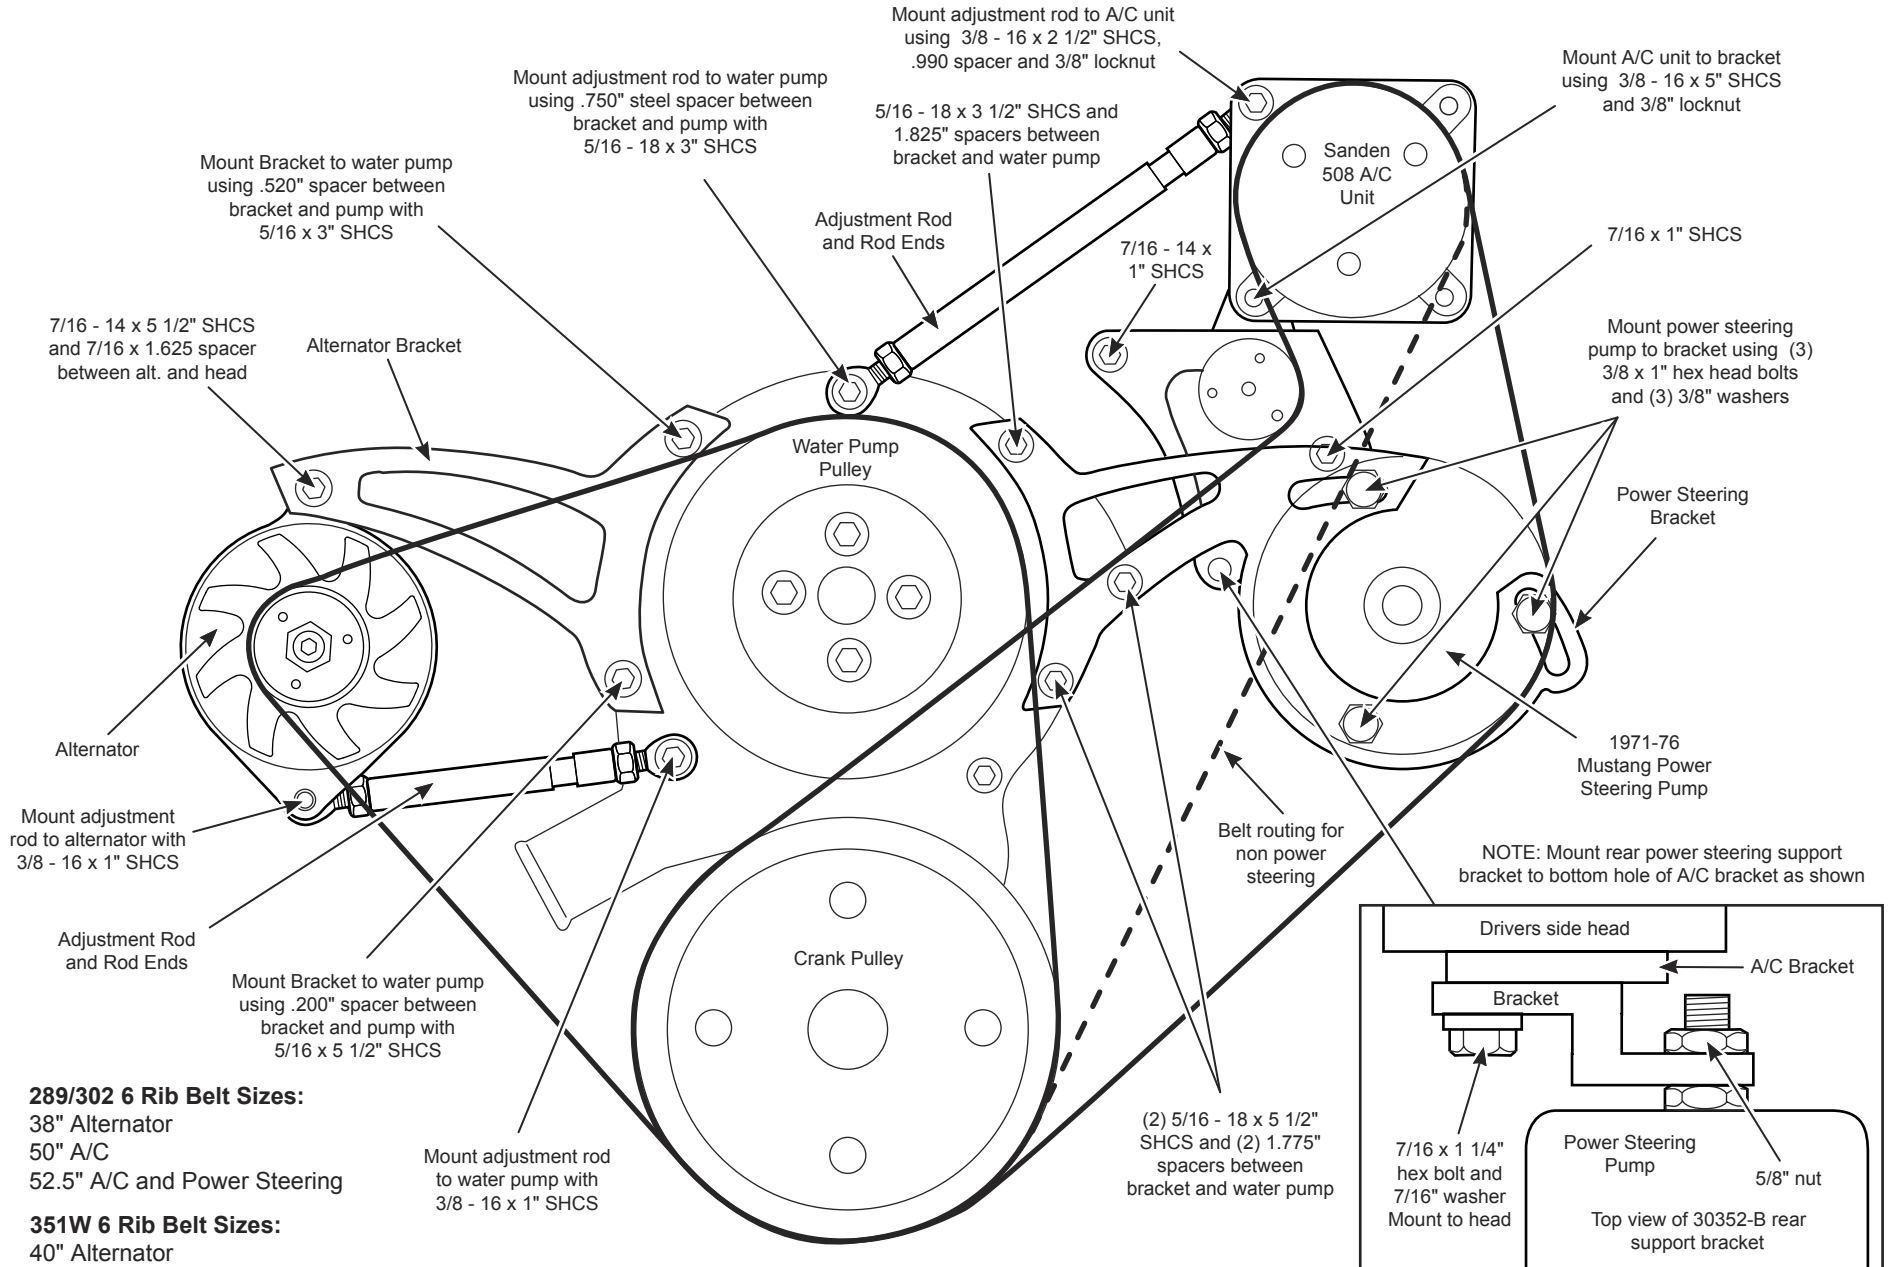

# #30161 #30166 #30171 #30176 #30361 #30366 #30371 #30376 Ford 289, 302 & 351W Alternator, A/C with Optional Power Steering Bracket Kit

Revised 6-4-07

**289/302 6 Rib Belt Sizes:**

- 38" Alternator
- 50" A/C
- 52.5" A/C and Power Steering

**351W 6 Rib Belt Sizes:**

- 40" Alternator
- 52.5" A/C
- 53.8" A/C and Power Steering

MARCH PERFORMANCE, INC. • 16160 PERFORMANCE WAY • NAPLES, FLORIDA 34110

Technical Support 888-729-9070