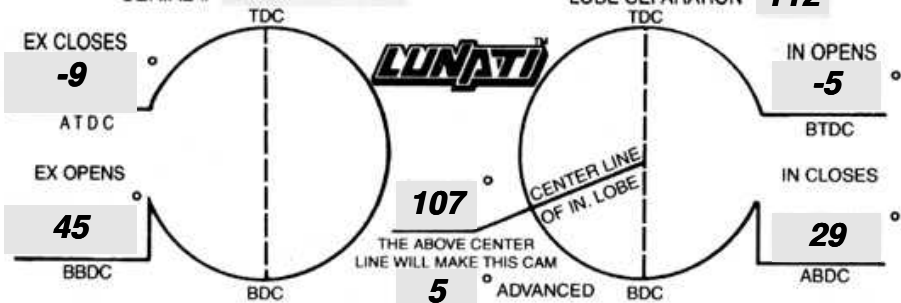

PART # **90350** GRIND # **AVG-253-265**

SERIAL # \_\_\_\_\_ LOBE SEPARATION **112**

LIFT AT VALVE

**.427** IN **.454** EX.

ROCKER RATIO

**1.500** IN **1.500** EX.

VALVE ADJUSTMENT

**.000** IN **.000** EX.

APPLICATION

TIMING FIGURES OBTAINED AT .050" TAPPET LIFT

DURATION AT .050" TAPPET LIFT

**204** IN. **216** EX.

ADVERTISED DURATION

**253** IN. **265** EX.

PHONE (901) 365-0950

ASK A LUNATI PERFORMANCE CONSULTANT ABOUT THE FOLLOWING: