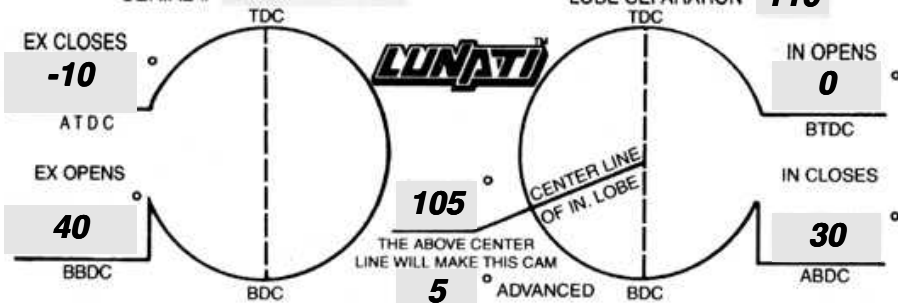

MAGAZINE/NEWSPAPER AD \_\_\_\_\_

WHAT OTHER AUTOMOTIVE MAGAZINES OR NEWAPAPERS DO YOU READ? \_\_\_\_\_

COMMENTS \_\_\_\_\_

PART # **90302** GRIND # **AVG-259** SERIAL # \_\_\_\_\_

ALWAYS use recommended SPRINGS and LIFTERS

PART # **90302** GRIND # **AVG-259**

SERIAL # \_\_\_\_\_ LOBE SEPARATION **110**

LIFT AT VALVE

**.469** IN **.469** EX.

ROCKER RATIO

**1.600** IN **1.600** EX.

VALVE ADJUSTMENT

**.000** IN **.000** EX.

APPLICATION

TIMING FIGURES OBTAINED AT .050" TAPPET LIFT

DURATION AT .050" TAPPET LIFT

**210** IN. **210** EX.

ADVERTISED DURATION

**259** IN. **259** EX.

PHONE (901) 365-0950

ASK A LUNATI PERFORMANCE CONSULTANT ABOUT THE FOLLOWING: