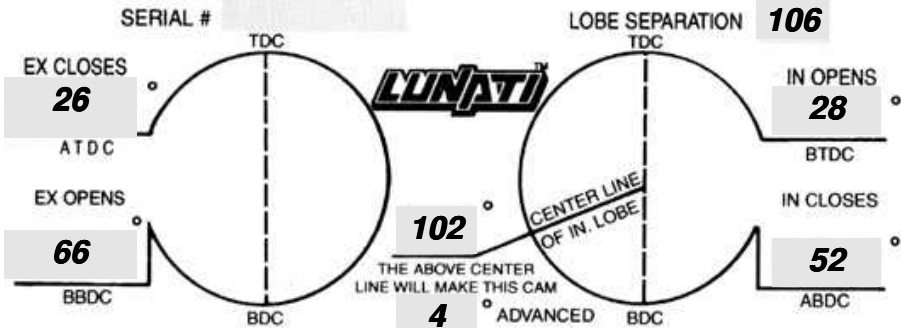

PART # **50164** GRIND # **RRA-260G-272F**

LIFT AT VALVE

.648 IN **.627** EX.

ROCKER RATIO

1.500 IN **1.500** EX.

VALVE ADJUSTMENT

.022 IN **.024** EX.

APPLICATION

TIMING FIGURES OBTAINED AT .050° TAPPET LIFT

DURATION AT .050° TAPPET LIFT

260° IN. **272**° EX.

ADVERTISED DURATION

293° IN. **305**° EX.

PHONE (901) 365-0950

ASK A LUNATI PERFORMANCE CONSULTANT ABOUT THE FOLLOWING: