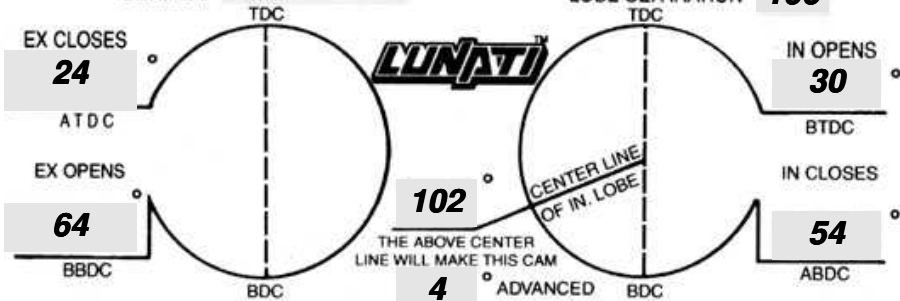

MAGAZINE/NEWSPAPER AD _____

WHAT OTHER AUTOMOTIVE MAGAZINES OR NEWAPAPERS DO YOU READ? _____

COMMENTS _____

PART # **50148** GRIND # **RRA-264-268** SERIAL # _____

ALWAYS use recommended SPRINGS and LIFTERS

PART # **50148** GRIND # **RRA-264-268**

SERIAL # _____ LOBE SEPARATION **106**

LIFT AT VALVE

.640 IN **.624** EX.

ROCKER RATIO

1.500 IN **1.500** EX.

VALVE ADJUSTMENT

.024 IN **.026** EX.

APPLICATION _____

TIMING FIGURES OBTAINED AT .050° TAPPET LIFT

DURATION AT .050° TAPPET LIFT

264 IN. **268** EX.

ADVERTISED DURATION

297 IN. **304** EX.

PHONE (901) 365-0950

ASK A LUNATI PERFORMANCE CONSULTANT ABOUT THE FOLLOWING: