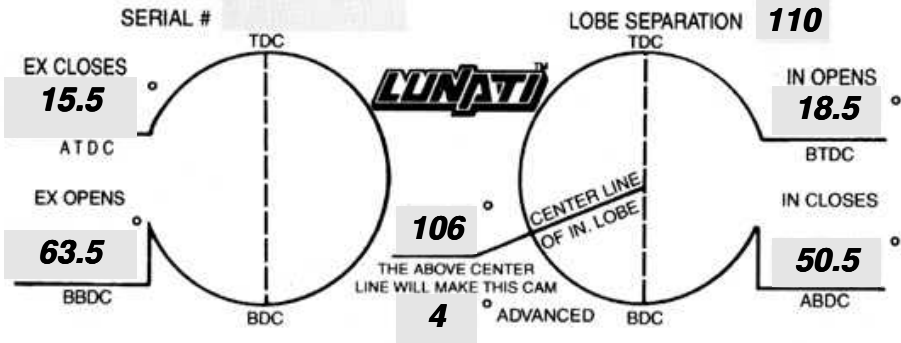

PART #	GRIND #
<b>40224</b>	<b>M249-259</b>

LIFT AT VALVE	<b>.615</b> IN	<b>.620</b> EX.
ROCKER RATIO	<b>1.700</b> IN	<b>1.700</b> EX.
VALVE ADJUSTMENT	<b>.020</b> IN	<b>.022</b> EX.
APPLICATION		

TIMING FIGURES OBTAINED AT .050" TAPPET LIFT

DURATION AT .050" TAPPET LIFT	<b>249</b> IN.	<b>259</b> EX.
ADVERTISED DURATION	<b>288</b> IN.	<b>298</b> EX.

PHONE (901) 365-0950

ASK A LUNATI PERFORMANCE CONSULTANT ABOUT THE FOLLOWING:

- BALANCED ROTATING ASSEMBLIES
- RACE PREPARED BLOCKS
- FORGED 4340 STROKER CRANKS
- PRO MOD FORGED 4340 STEEL RODS
- 4340E STEEL BILLET ROD
- LUNATI CUSTOM PISTONS
- LUNATI PISTON RINGS
- ENGINE BEARINGS
- OIL PUMPS