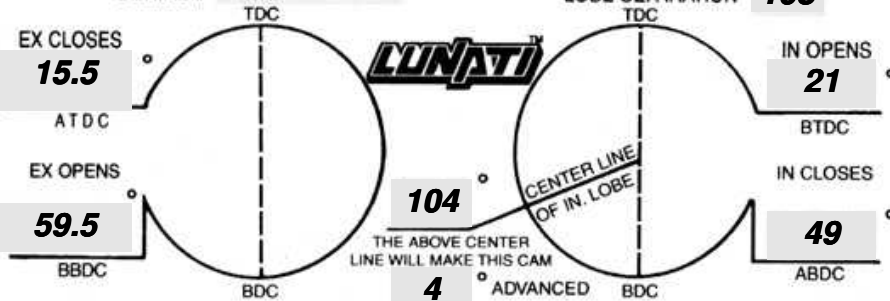

PART # **33708** GRIND # **H250-255** SERIAL # _____

ALWAYS use recommended SPRINGS and LIFTERS

PART # **33708** GRIND # **H250-255**

SERIAL # _____ LOBE SEPARATION **108**

THE ABOVE CENTER LINE WILL MAKE THIS CAM 4° ADVANCED

LIFT AT VALVE **.540** IN **.540** EX.
 ROCKER RATIO **1.500** IN **1.500** EX.
 VALVE ADJUSTMENT **.000** IN **.000** EX.
 APPLICATION _____

TIMING FIGURES OBTAINED AT .050° TAPPET LIFT

DURATION AT .050° TAPPET LIFT **250**° IN. **255**° EX.
 ADVERTISED DURATION **300**° IN. **305**° EX.