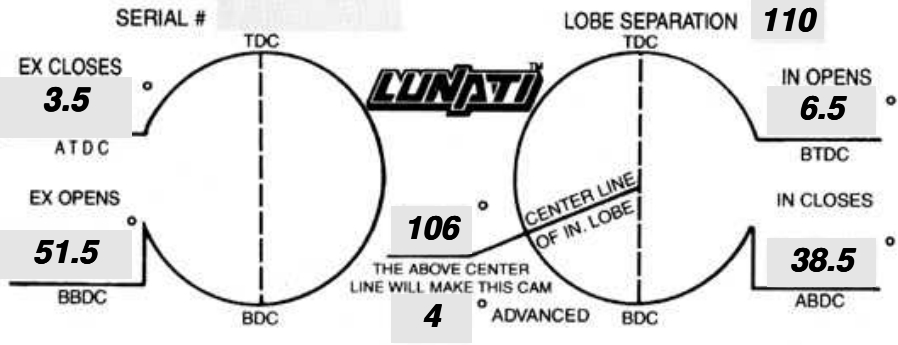

PART #	GRIND #
<b>33203</b>	<b>H225-235</b>

LIFT AT VALVE	<b>.492</b> IN	<b>.523</b> EX.
ROCKER RATIO	<b>1.550</b> IN	<b>1.550</b> EX.
VALVE ADJUSTMENT	<b>.000</b> IN	<b>.000</b> EX.
APPLICATION	_____	

TIMING FIGURES OBTAINED AT .050" TAPPET LIFT

DURATION AT .050" TAPPET LIFT	<b>225</b> IN.	<b>235</b> EX.
ADVERTISED DURATION	<b>275</b> IN.	<b>285</b> EX.

PHONE (901) 365-0950

ASK A LUNATI PERFORMANCE CONSULTANT ABOUT THE FOLLOWING: