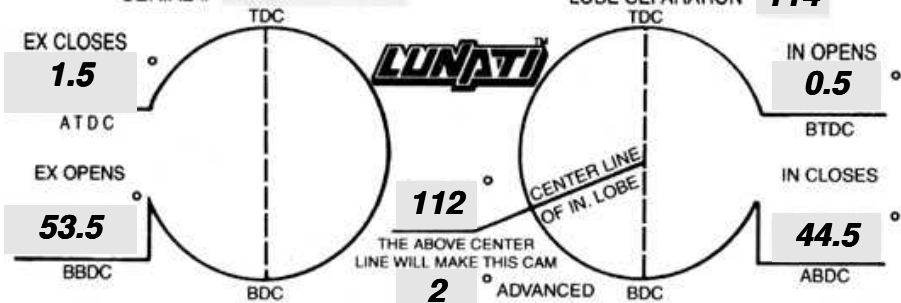

PART # **30218** GRIND # **H225-235**

SERIAL # _____ LOBE SEPARATION **114**

LIFT AT VALVE

.540 IN **.550** EX.

ROCKER RATIO

1.700 IN **1.700** EX.

VALVE ADJUSTMENT

.000 IN **.000** EX.

APPLICATION

TIMING FIGURES OBTAINED AT .050" TAPPET LIFT

DURATION AT .050" TAPPET LIFT

225 IN. **235** EX.

ADVERTISED DURATION

274 IN. **284** EX.

PHONE (901) 365-0950

ASK A LUNATI PERFORMANCE CONSULTANT ABOUT THE FOLLOWING: