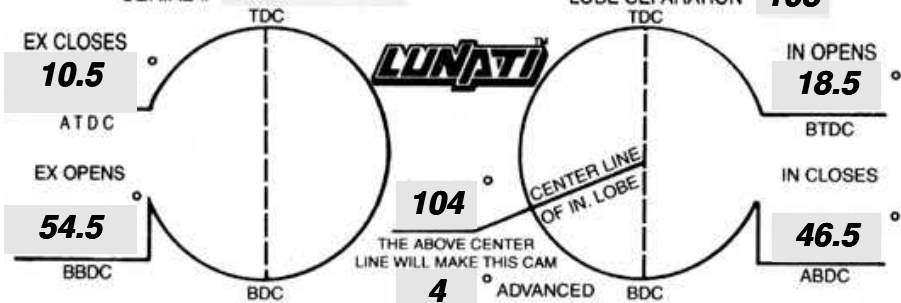

PART # **07163** GRIND # **SM-245**

SERIAL # \_\_\_\_\_ LOBE SEPARATION **108**

LIFT AT VALVE

**.560** IN **.560** EX.

ROCKER RATIO

**1.730** IN **1.730** EX.

VALVE ADJUSTMENT

**.000** IN **.000** EX.

APPLICATION

TIMING FIGURES OBTAINED AT .050" TAPPET LIFT

DURATION AT .050" TAPPET LIFT

**245** IN. **245** EX.

ADVERTISED DURATION

**295** IN. **295** EX.

PHONE (901) 365-0950

ASK A LUNATI PERFORMANCE CONSULTANT ABOUT THE FOLLOWING: