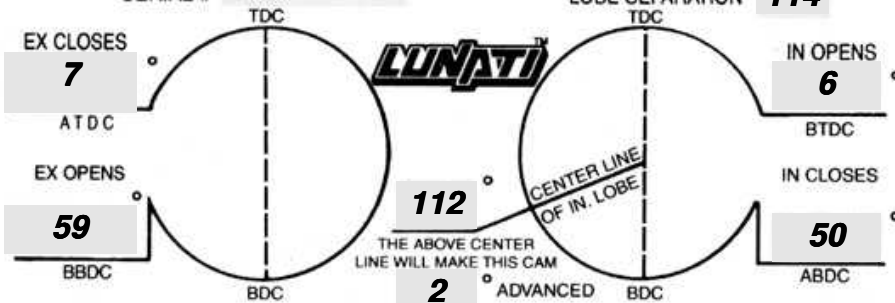

PART # **02006** GRIND # **HI-236-246** SERIAL # \_\_\_\_\_

ALWAYS use recommended SPRINGS and LIFTERS

PART # **02006** GRIND # **HI-236-246**

SERIAL # \_\_\_\_\_ LOBE SEPARATION **114**

THE ABOVE CENTER LINE WILL MAKE THIS CAM 2° ADVANCED

LIFT AT VALVE  
**.553** IN **.571** EX.  
 ROCKER RATIO  
**1.700** IN **1.700** EX.  
 VALVE ADJUSTMENT  
**.000** IN **.000** EX.  
 APPLICATION \_\_\_\_\_

TIMING FIGURES OBTAINED AT .050° TAPPET LIFT

DURATION AT .050° TAPPET LIFT  
**236**° IN. **246**° EX.  
 ADVERTISED DURATION  
**283**° IN. **293**° EX.

RECOMMENDED KIT # **65001LUN**

CONSIST OF THE FOLLOWING PARTS

- LIFTERS **71817PR**
- OUTER SPRINGS **73815**
- INNER SPRINGS **N/A**
- RETAINERS **75702LUN**
- VALVE LOCKS **77004**