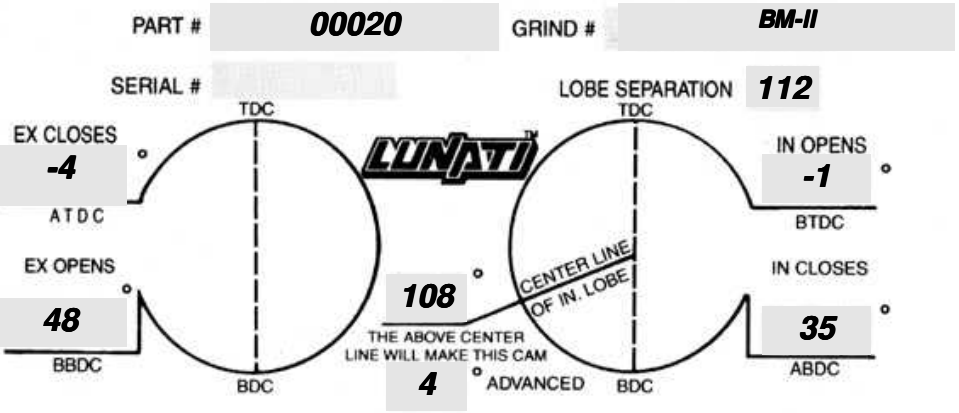

LIFT AT VALVE	<b>.501</b> IN	<b>.527</b> EX.
ROCKER RATIO	<b>1.700</b> IN	<b>1.700</b> EX.
VALVE ADJUSTMENT	<b>.000</b> IN	<b>.000</b> EX.
APPLICATION	_____	

TIMING FIGURES OBTAINED AT .050° TAPPET LIFT

DURATION AT .050° TAPPET LIFT	<b>214</b> ° IN.	<b>224</b> EX.
ADVERTISED DURATION	<b>280</b> ° IN.	<b>290</b> EX.

PHONE (901) 365-0950

ASK A LUNATI PERFORMANCE CONSULTANT ABOUT THE FOLLOWING:

- BALANCED ROTATING ASSEMBLIES
- RACE PREPARED BLOCKS
- FORGED 4340 STROKER CRANKS
- PRO MOD FORGED 4340 STEEL RODS
- 4340E STEEL BILLET ROD
- LUNATI CUSTOM PISTONS
- LUNATI PISTON RINGS
- ENGINE BEARINGS
- OIL PUMPS