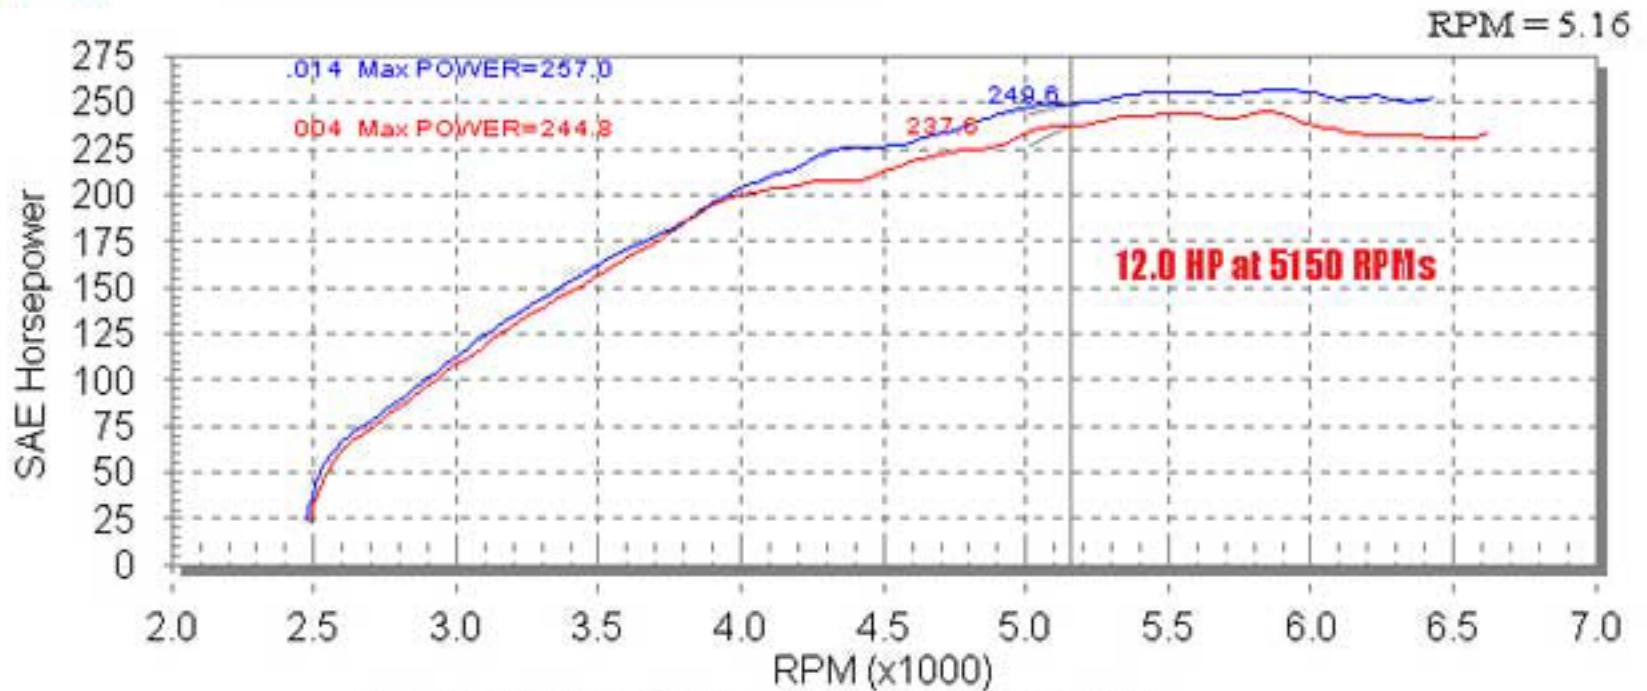

.014 04 STI WRX 2.5 L manual trans RO 2/20/04 12:16:34 PM
.004 04 STI WRX 2.5 L manual trans RO 2/20/04 10:44:42 AM

.014 04 STI WRX 2.5 L manual trans RO 2/20/04 12:16:34 PM
2004 Subaru WRX STI 6 spd manual trans
Tested K&N p/h 69-8001
3rd gear @ 2500 RPM.
S.B.

.004 04 STI WRX 2.5 L manual trans RO 2/20/04 10:44:42 AM
2004 Subaru WRX STI 6 spd manual trans
Vehicle is stock
Tested w/ stock intake and paper filter
3rd gear @ 2500 RPM.
S.B.