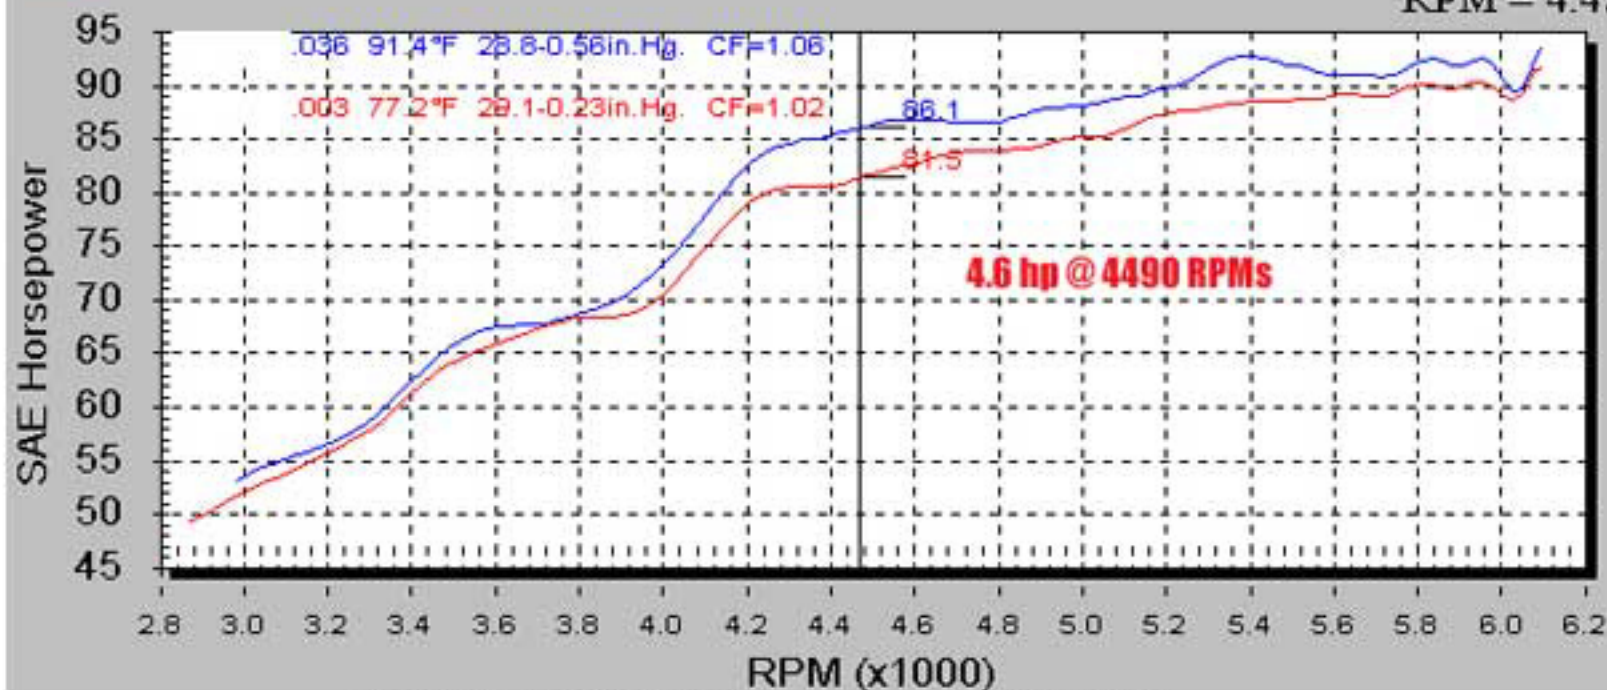

036 02 Lancer OZ Rally 2.0L 4 spd at RO 6/6/02 1:33:16 PM
003 02 BASE Lancer OZ Rally 4 spd at RO 3/12/02 12:11:12 PM

RPM = 4.47

036 02 Lancer OZ Rally 2.0L 4 spd at RO 6/6/02 1:33:16 PM

Tested Typhoon P/N 69-6540
ODO 17561
Tested 2nd gear at 2750 RPM
R.C.

003 02 BASE Lancer OZ Rally 4 spd at RO 3/12/02 12:11:12 PM

BASELINE Tested as received with stock intake and filter
ODO 10730
Tested 2nd gear at 2750 RPM
R.C.