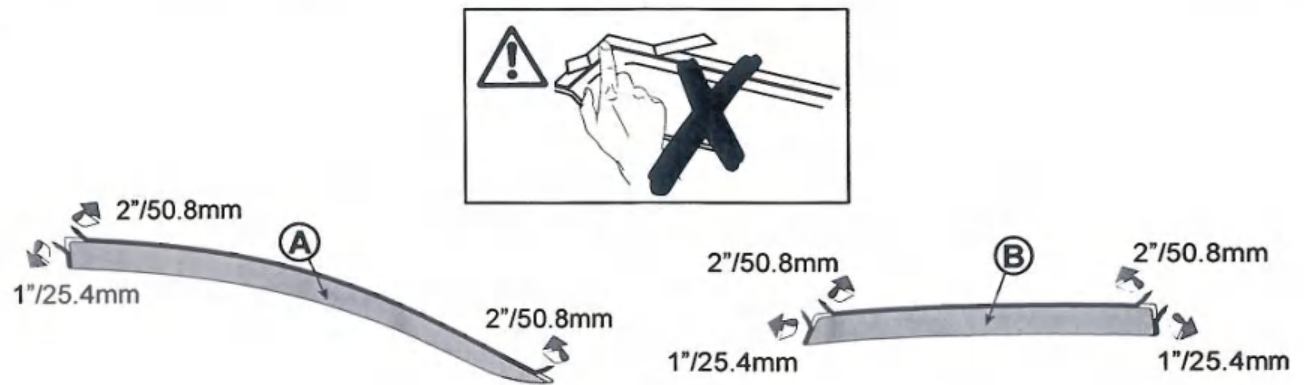

2

3

4

5

6

7

8

9

REPEAT STEPS 1-8 FOR OPPOSITE SIDE.
REPITA LOS PASOS 1-8 PARA EL LADO OPUESTO.
RÉPÉTÉZ LES ÉTAPES 1À 8 POUR L'AUTRE CÔTÉ DE LA VOITURE.

Congratulations!

You've purchased a Genuine Ford Accessory designed, engineered and built specifically for your Ford Motor Company vehicle. We have made every effort to ensure that this Side Window Deflector is top quality in terms of fit, durability, finish and ease of installation.