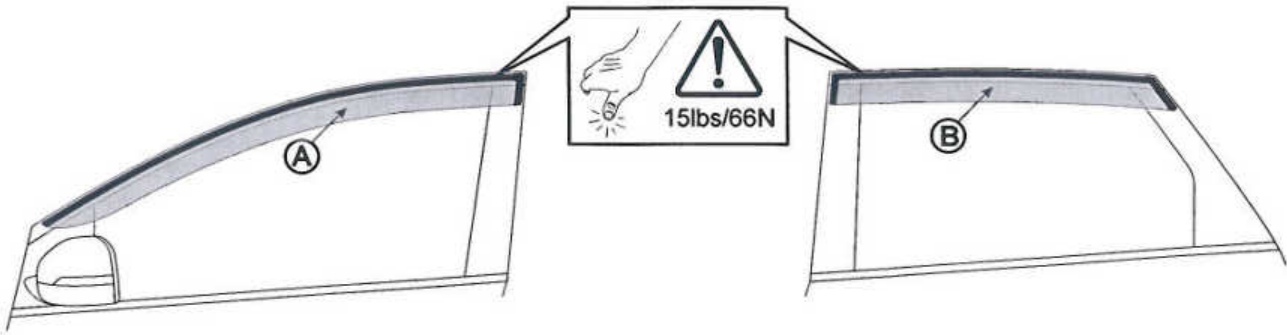

2

3

4

5

6

7

8

9

REPEAT STEPS 1-8 FOR OPPOSITE SIDE.
REPITA LOS PASOS 1-8 PARA EL LADO OPUESTO.
RÉPÉTÉZ LES ÉTAPES 1À 8 POUR L'AUTRE CÔTÉ DE LA VOITURE.

Congratulations!

You've purchased a Genuine Ford Accessory designed, engineered and built specifically for your Ford Motor Company vehicle. We have made every effort to ensure that this Side Window Deflector is top quality in terms of fit, durability, finish and ease of installation.