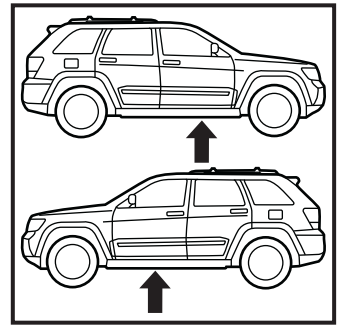

JEEP GRAND CHEROKEE

DOOR ENTRY SILL

FRONT DOORSILLS

REAR DOORSILLS

1

2

97°F
35°C

52°F
15°C

FRONT

3 2X

4 2X

COMPLETELY REMOVE THE BACKING (LINER) OF THE TAPE.

5 2X

REAR

6 2X

7 2X