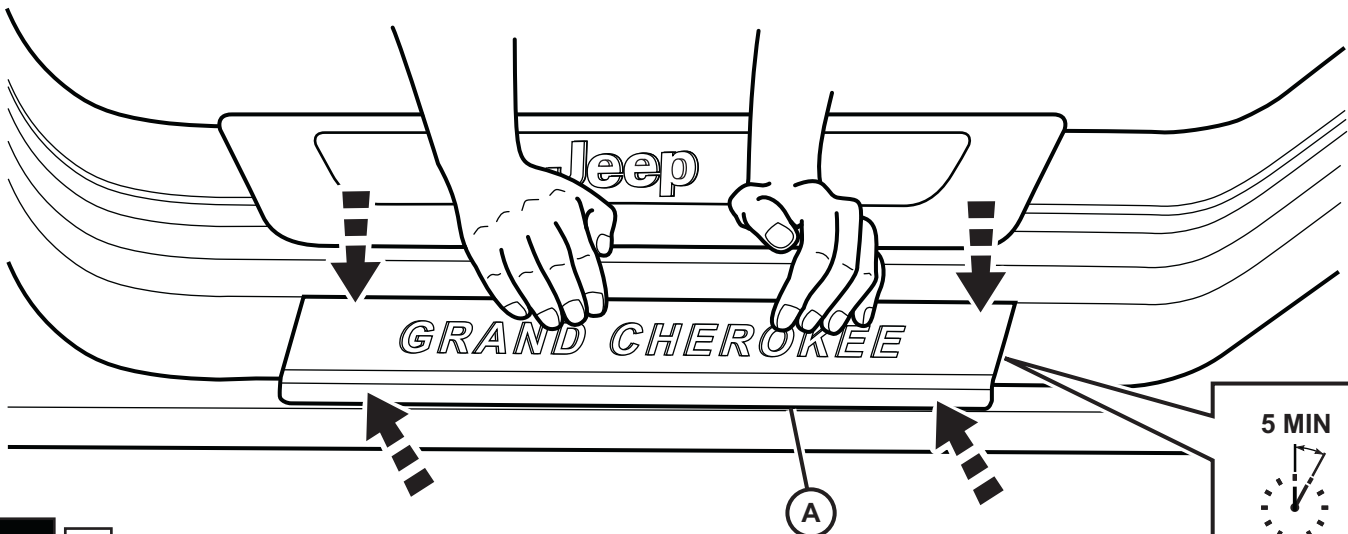

JEEP GRAND CHEROKEE

DOOR ENTRY SILL

FRONT DOORSILLS

REAR DOORSILLS

1

2

97°F
35°C

52°F
15°C

FRONT

3 2X

4 2X

COMPLETELY REMOVE THE BACKING (LINER) OF THE TAPE.

5 2X

REAR

6 2X

7 2X

COMPLETELY REMOVE THE BACKING (LINER) OF THE TAPE.

8 2X