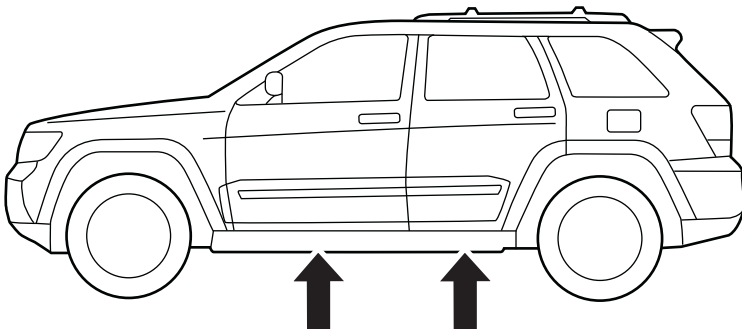

JEEP GRAND CHEROKEE

DOOR ENTRY SILL

FRONT DOORSILLS

REAR DOORSILLS

1

2

97°F
35°C

52°F
15°C

FRONT

3 2X

4 2X

COMPLETELY REMOVE THE BACKING (LINER) OF THE TAPE.

5 2X

REAR

6 2X

7 2X

COMPLETELY REMOVE THE BACKING (LINER) OF THE TAPE.

8 2X