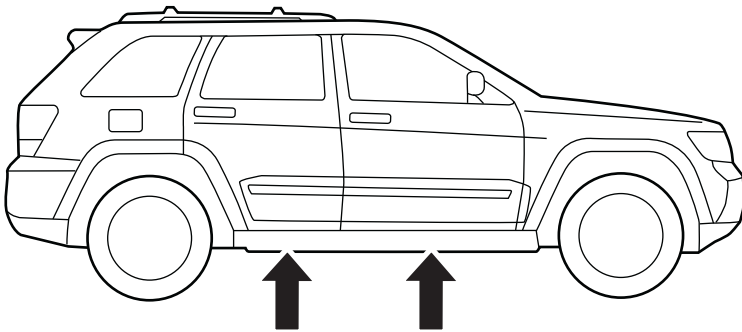

JEEP GRAND CHEROKEE

DOOR ENTRY SILL

FRONT DOORSILLS

REAR DOORSILLS

1

2

97°F
35°C

52°F
15°C

FRONT

3 2X

4 2X

COMPLETELY REMOVE THE BACKING (LINER) OF THE TAPE.

5 2X

REAR

6 2X

7 2X