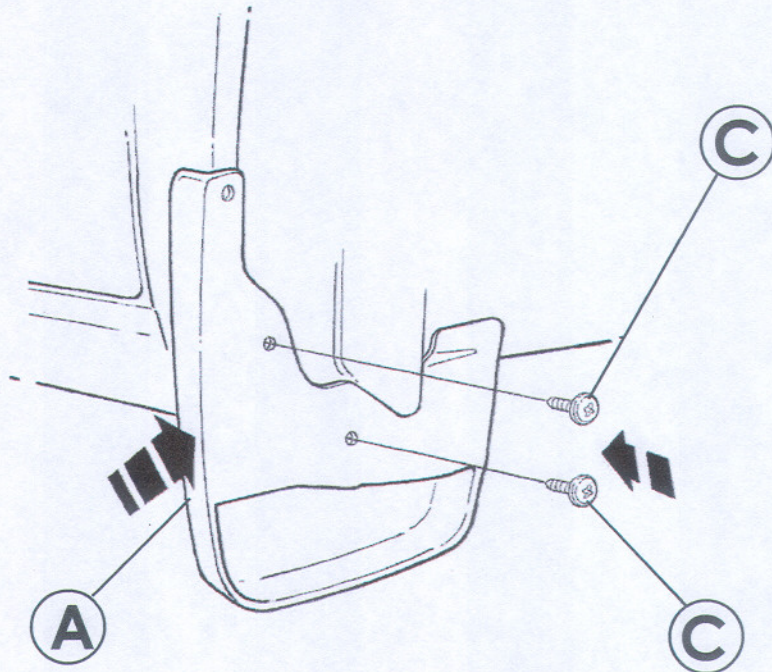

DODGE JOURNEY

Front Splashguards

Front Right

A

Front Left

B

C 6X

D 2X

E 6X

3/32" (2.5 mm)
1/4" (6.3 mm)

#2

#2

1

2

3

4