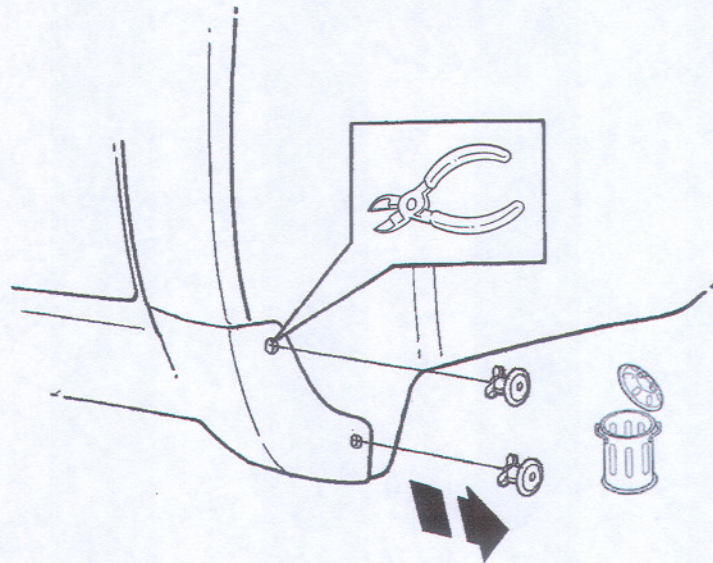

DODGE JOURNEY

Front Splashguards

Front Right

A

Front Left

B

C 6X

D 2X

E 6X

3/32" (2.5 mm)
1/4" (6.3 mm)

#2

#2

1

2

3

4