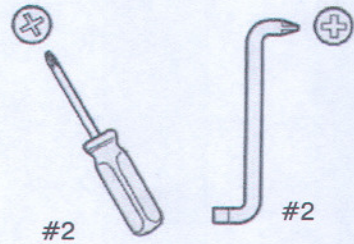

DODGE JOURNEY

Front Splashguards

Front Right

A

Front Left

B

C 6X

D 2X

E 6X

3/32" (2.5 mm)
1/4" (6.3 mm)

#2

#2

1

2

3

4