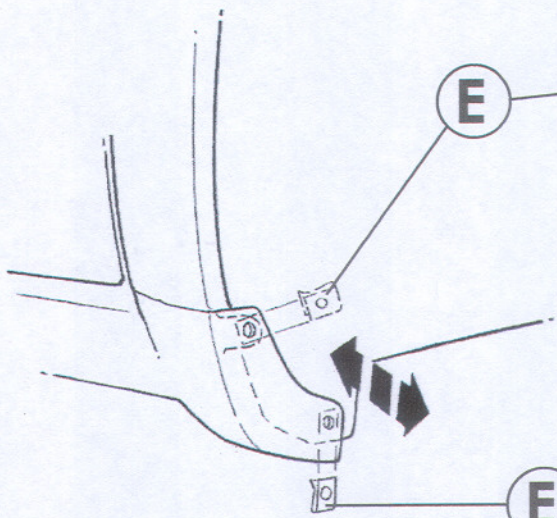

DODGE JOURNEY

Front Splashguards

Front Right

A

Front Left

B

C 6X

D 2X

E 6X

3/32" (2.5 mm)
1/4" (6.3 mm)

#2

#2

1

2

3

4