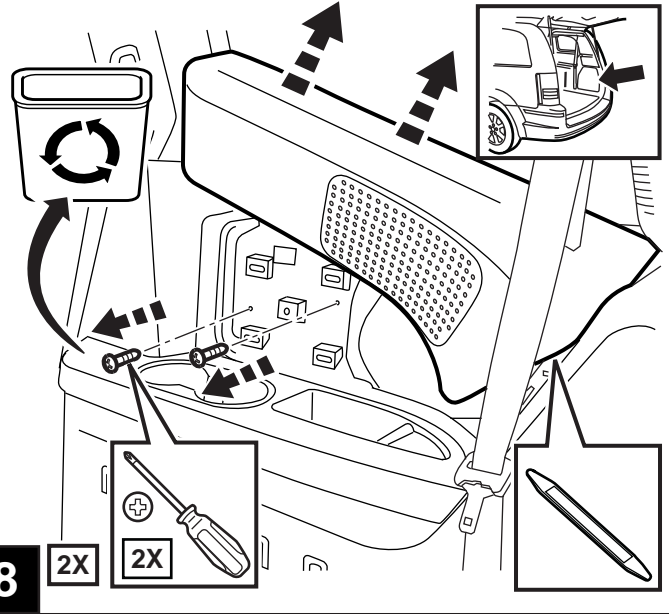

OPTIONAL REAR HVAC
OPTIONNEL ARRIÈRE HVAC
OPCIONAL INVERSO HVAC
HVAC POSTERIORE OPZIONALE
HINTERE LÜFTUNG (OPTIONAL)

5

OPTIONAL REAR HVAC
OPTIONNEL ARRIÈRE HVAC
OPCIONAL INVERSO HVAC
HVAC POSTERIORE OPZIONALE
HINTERE LÜFTUNG (OPTIONAL)

6

OPTIONAL REAR HVAC
OPTIONNEL ARRIÈRE HVAC
OPCIONAL INVERSO HVAC
HVAC POSTERIORE OPZIONALE
HINTERE LÜFTUNG (OPTIONAL)

7

8

9