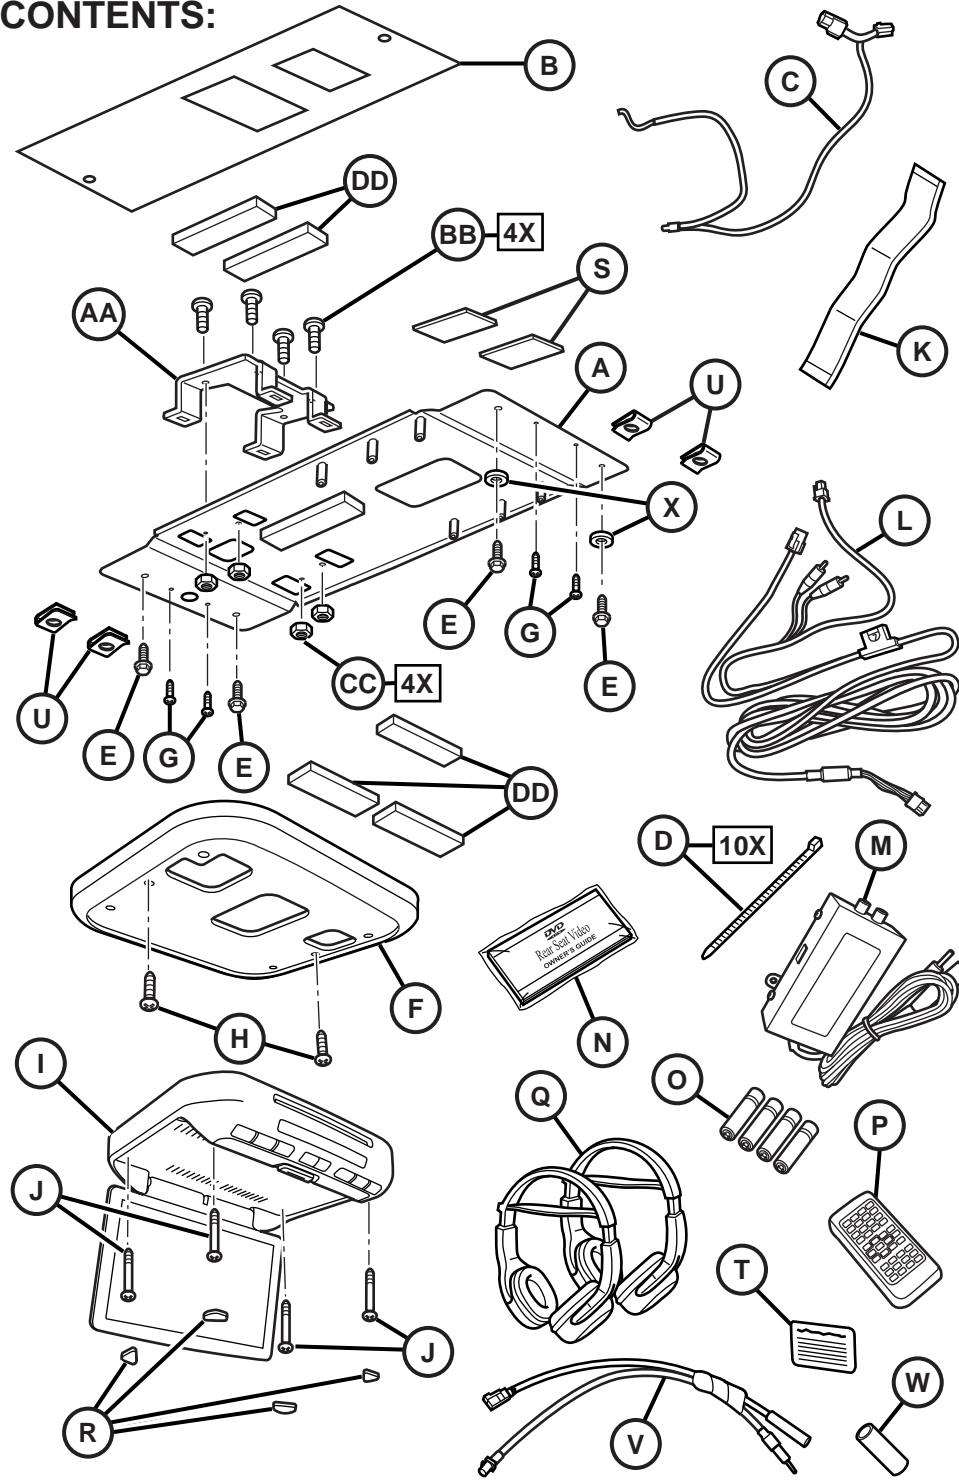

RT MINIVAN

10" DVD VES KIT

NON MOONROOF ONLY

TOOLS REQUIRED:

CONTENTS:

Item	Qty.	Description
(A)	1	Mounting Bracket
(B)	1	Template
(C)	1	T-Harness
(D)	10	Tie Straps
(E)	4	M6 Bolts
(F)	1	Shroud
(G)	4	Self-tapping Screws
(H)	2	Shroud Screws
(I)	1	10" DVD Unit
(J)	4	DVD Mounting Screws
(K)	1	Foam Tape
(L)	1	Wire Harness
(M)	1	FM Modulator
(N)	1	Owner's Manual
(O)	4	Batteries
(P)	1	DVD Remote Control
(Q)	2	Headphones
(R)	4	Screw Cover
(S)	2	Foam Strips
(T)	1	Mercury Warning Label
(U)	4	U-nuts
(V)	1	Antenna Adapter
(W)	1	Shrink Wrap
(X)	2	Flat Washers
(AA)	1	HVAC Bracket
(BB)	4	Screws
(CC)	4	Nuts
(DD)	5	Foam Pads

13

14

15

16

17

18

19

36

48

49

50

51

52

53

54

55