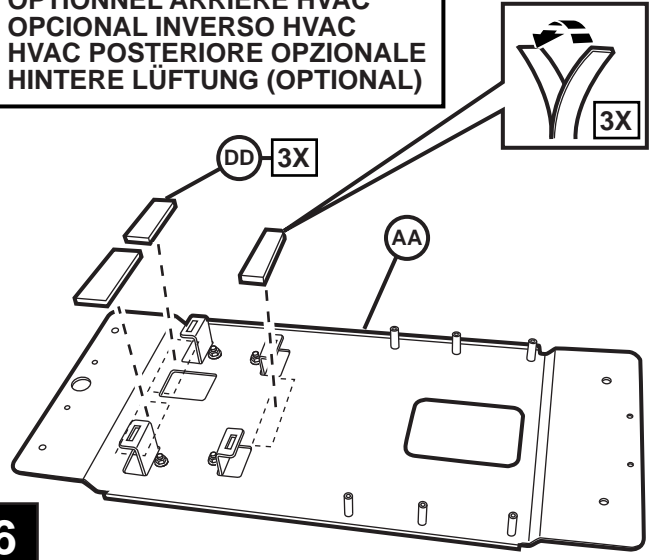

5

OPTIONAL REAR HVAC
OPTIONNEL ARRIÈRE HVAC
OPCIONAL INVERSO HVAC
HVAC POSTERIORE OPZIONALE
HINTERE LÜFTUNG (OPTIONAL)