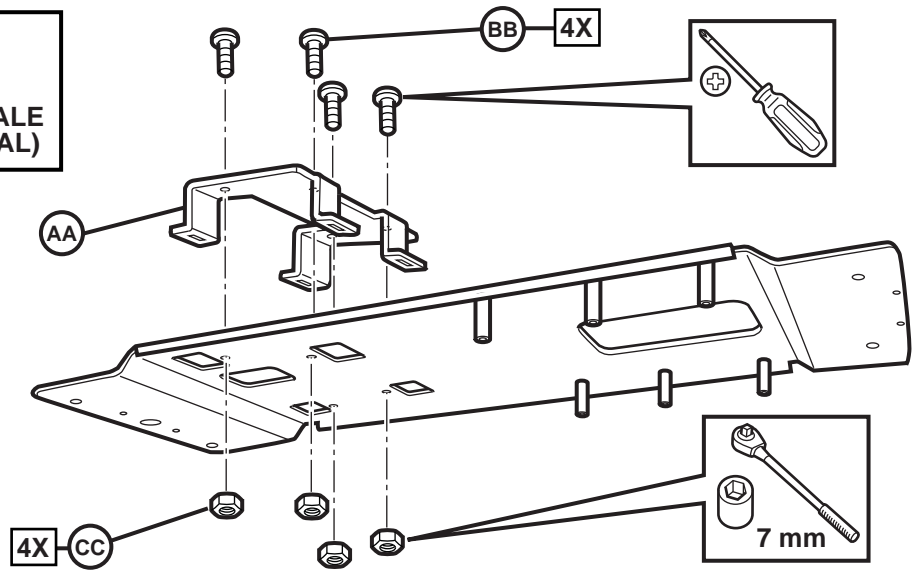

OPTIONAL REAR HVAC
OPTIONNEL ARRIÈRE HVAC
OPCIONAL INVERSO HVAC
HVAC POSTERIORE OPZIONALE
HINTERE LÜFTUNG (OPTIONAL)