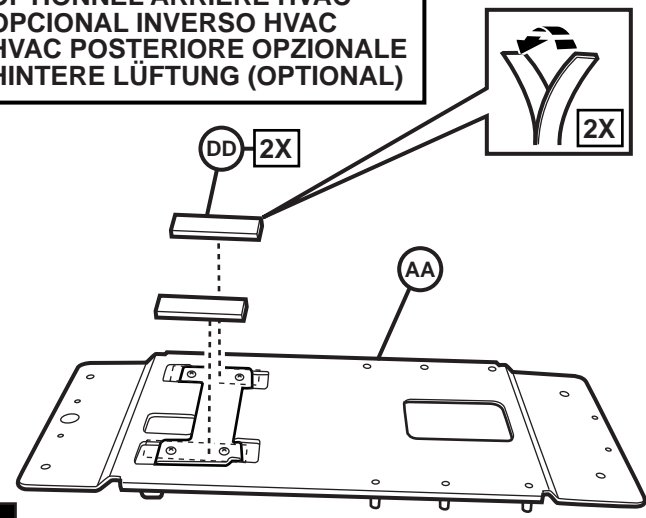

6

OPTIONAL REAR HVAC
OPTIONNEL ARRIÈRE HVAC
OPCIONAL INVERSO HVAC
HVAC POSTERIORE OPZIONALE
HINTERE LÜFTUNG (OPTIONAL)

7