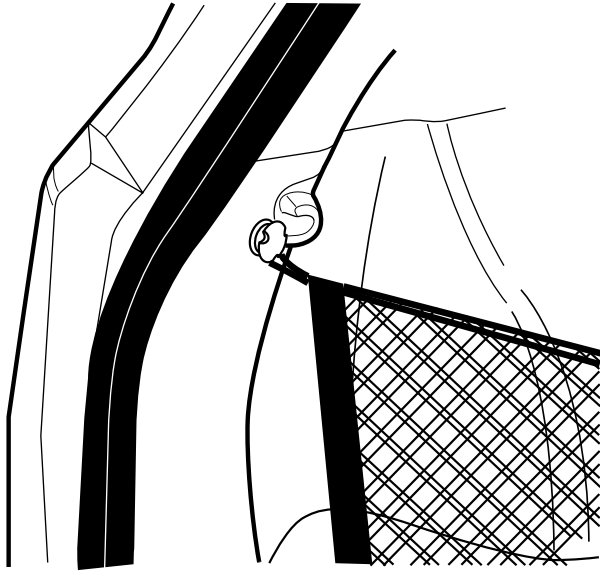

JEEP COMPASS / PATRIOT

Convenience Net

A

B

C

1/4" & 1/2"

Floor Net

1

Envelope Net

- Mark drilling location on trim panel
- Drill 1/4" pilot hole
- Enlarge hole with 1/2" drill bit

5

6

7

8

9