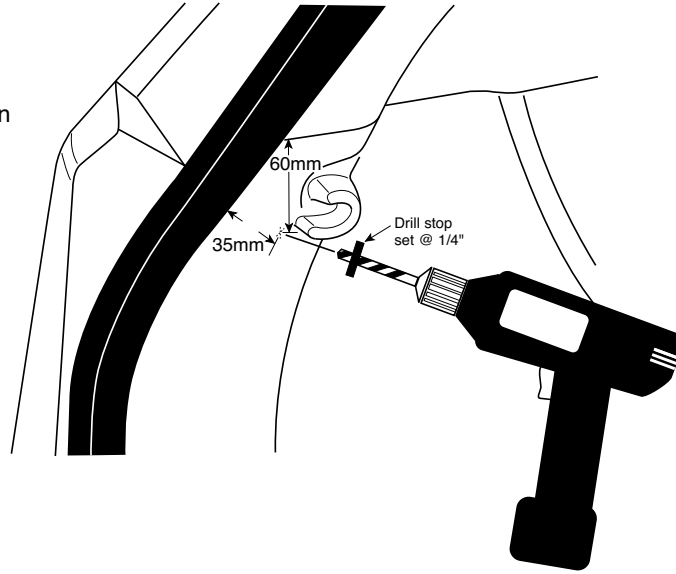

JEEP COMPASS / PATRIOT

Convenience Net

A

B

C

1/4" & 1/2"

Floor Net

1

Envelope Net

- Mark drilling location on trim panel
- Drill 1/4" pilot hole
- Enlarge hole with 1/2" drill bit

5

6

7

8

9