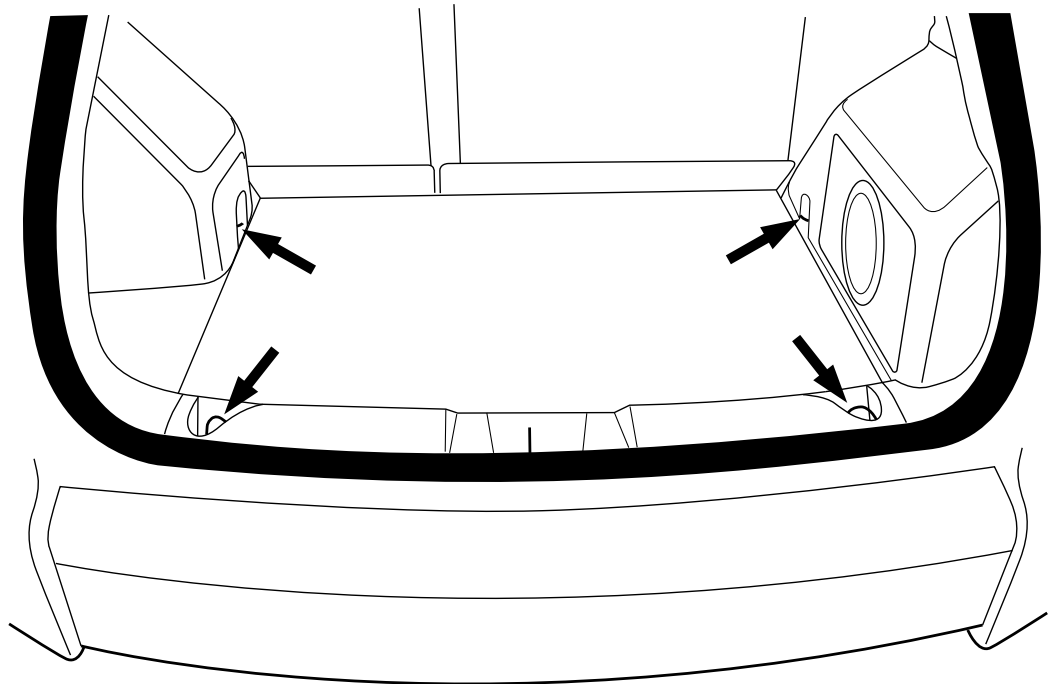

JEEP COMPASS / PATRIOT

Convenience Net

A

B

C

1/4" & 1/2"

Floor Net

1

Envelope Net

- Mark drilling location on trim panel
- Drill 1/4" pilot hole
- Enlarge hole with 1/2" drill bit

5

6

7

8

9