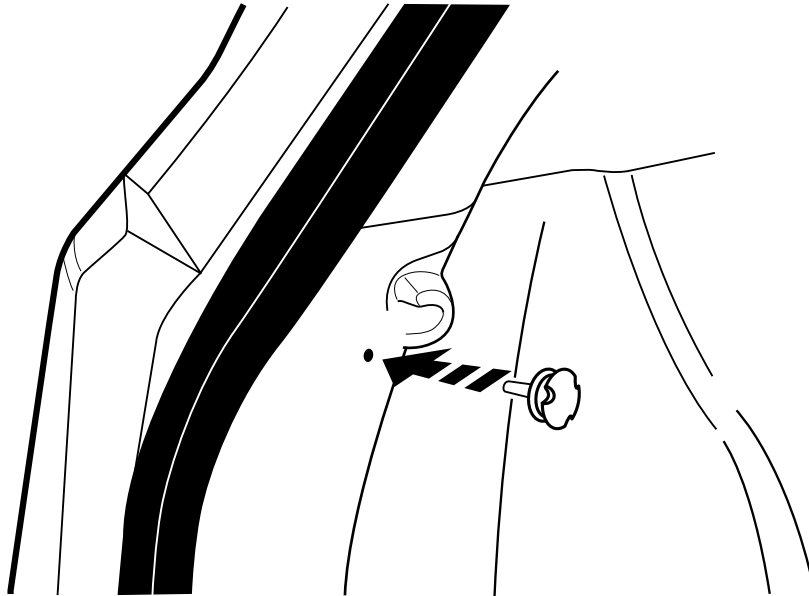

JEEP COMPASS / PATRIOT

Convenience Net

A

B

C

1/4" & 1/2"

Floor Net

1

Envelope Net

- Mark drilling location on trim panel
- Drill 1/4" pilot hole
- Enlarge hole with 1/2" drill bit

5

6

7

8

9