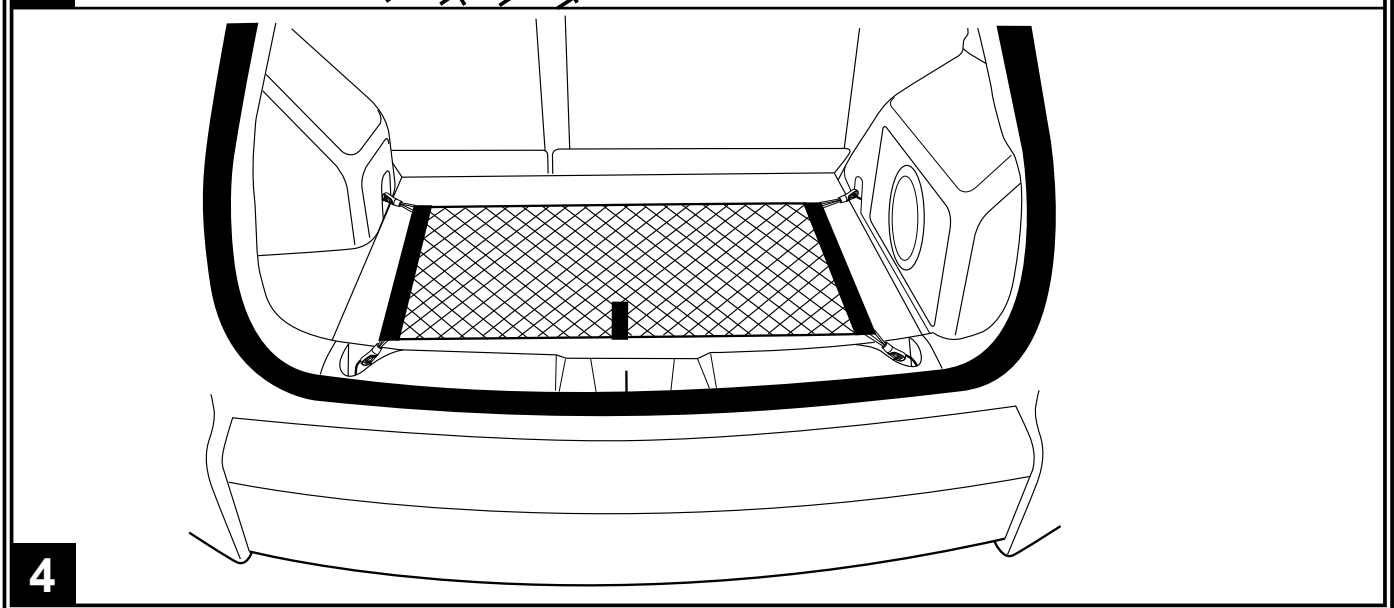

JEEP COMPASS / PATRIOT

Convenience Net

A

B

C

1/4" & 1/2"

Floor Net

1

Envelope Net

- Mark drilling location on trim panel
- Drill 1/4" pilot hole
- Enlarge hole with 1/2" drill bit

5

6

7

8

9