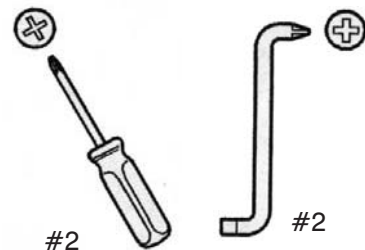

JEEP PATRIOT

Front Splashguards

Front Right

A

Front Left

B

C 2X

D 4X

E 2X

7mm
Socket/Driver

3/32" (2.5 mm)
1/4" (6.3 mm)

#2

#2

1

2

3