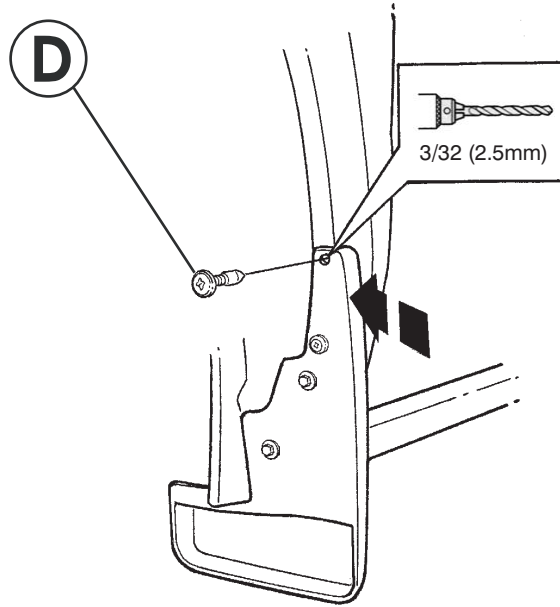

E 2X

7mm
Socket/Driver

3/32" (2.5 mm)
1/4" (6.3 mm)

#2

#2

1

2

3