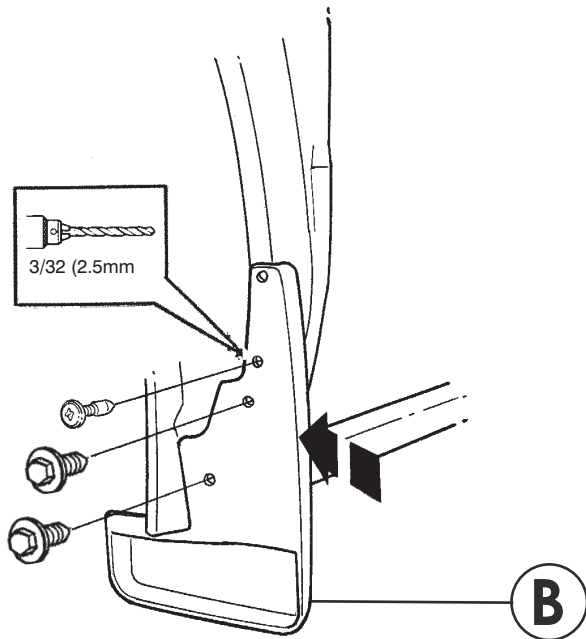

E 2X

7mm
Socket/Driver

3/32" (2.5 mm)
1/4" (6.3 mm)

#2

#2

1

2

3