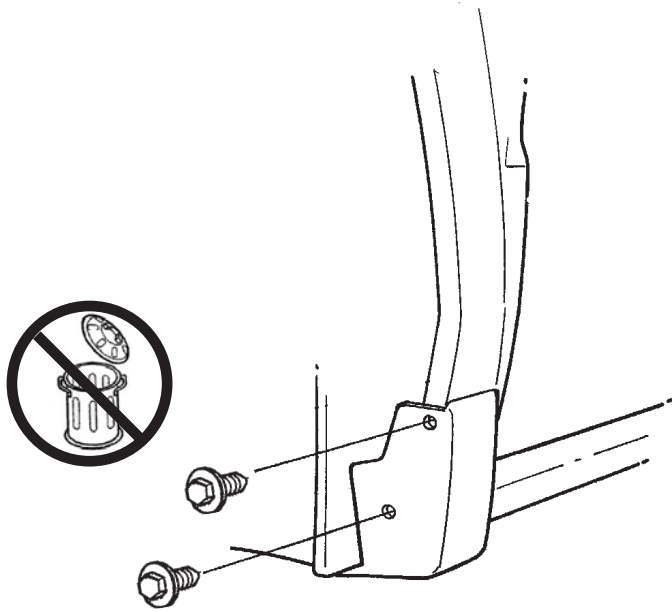

E 2X

7mm
Socket/Driver

3/32" (2.5 mm)
1/4" (6.3 mm)

#2

#2

1

2

3