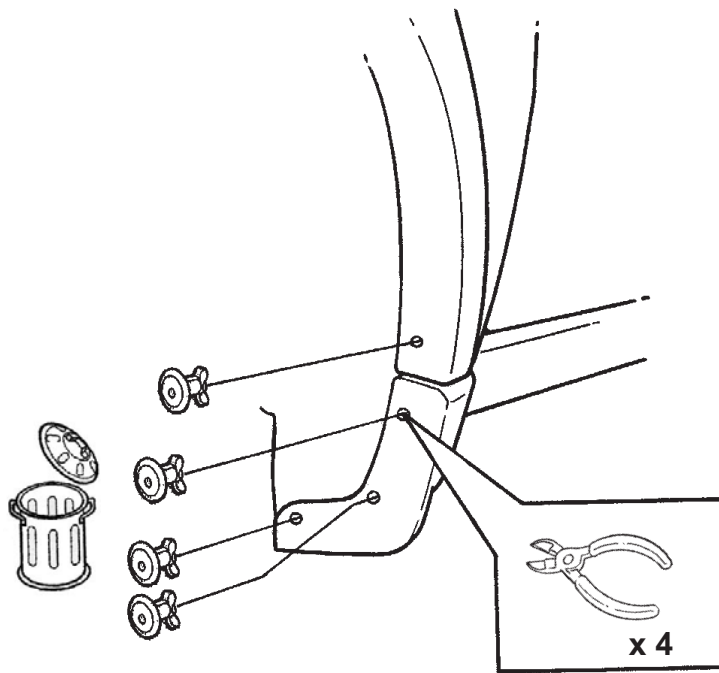

## Front Splashguard

Front Right

**A**

Front Left

**B**

**C** 12X

**D** 10X

3/32" (2.5 mm)  
1/4" (6.3 mm)