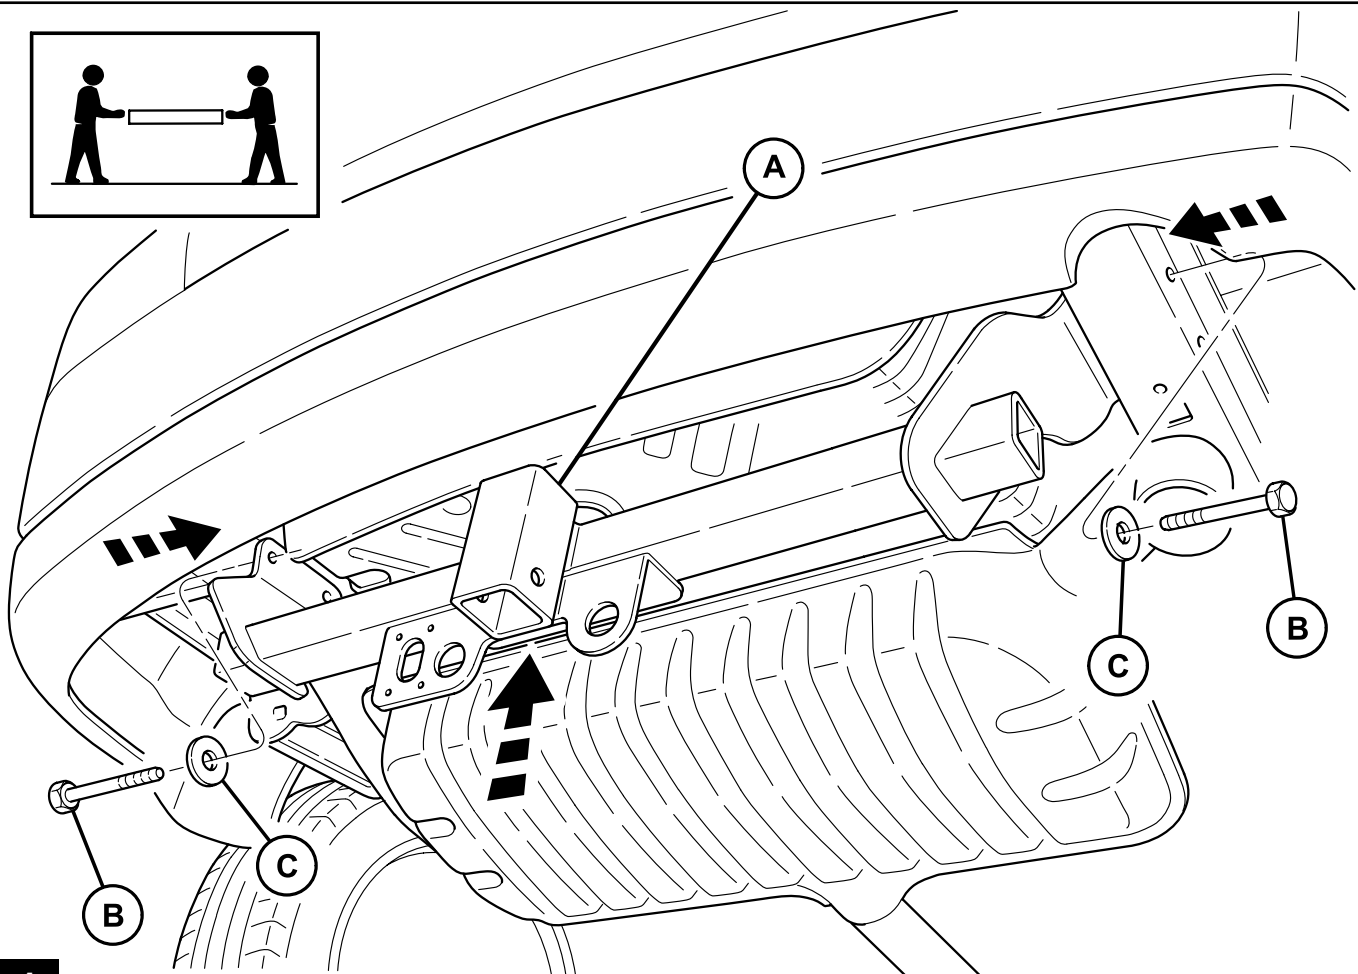

MOPAR®

DODGE CALIBER

Trailer Hitch

A

18mm

19mm

B 4x

C 4x

D 4x

1